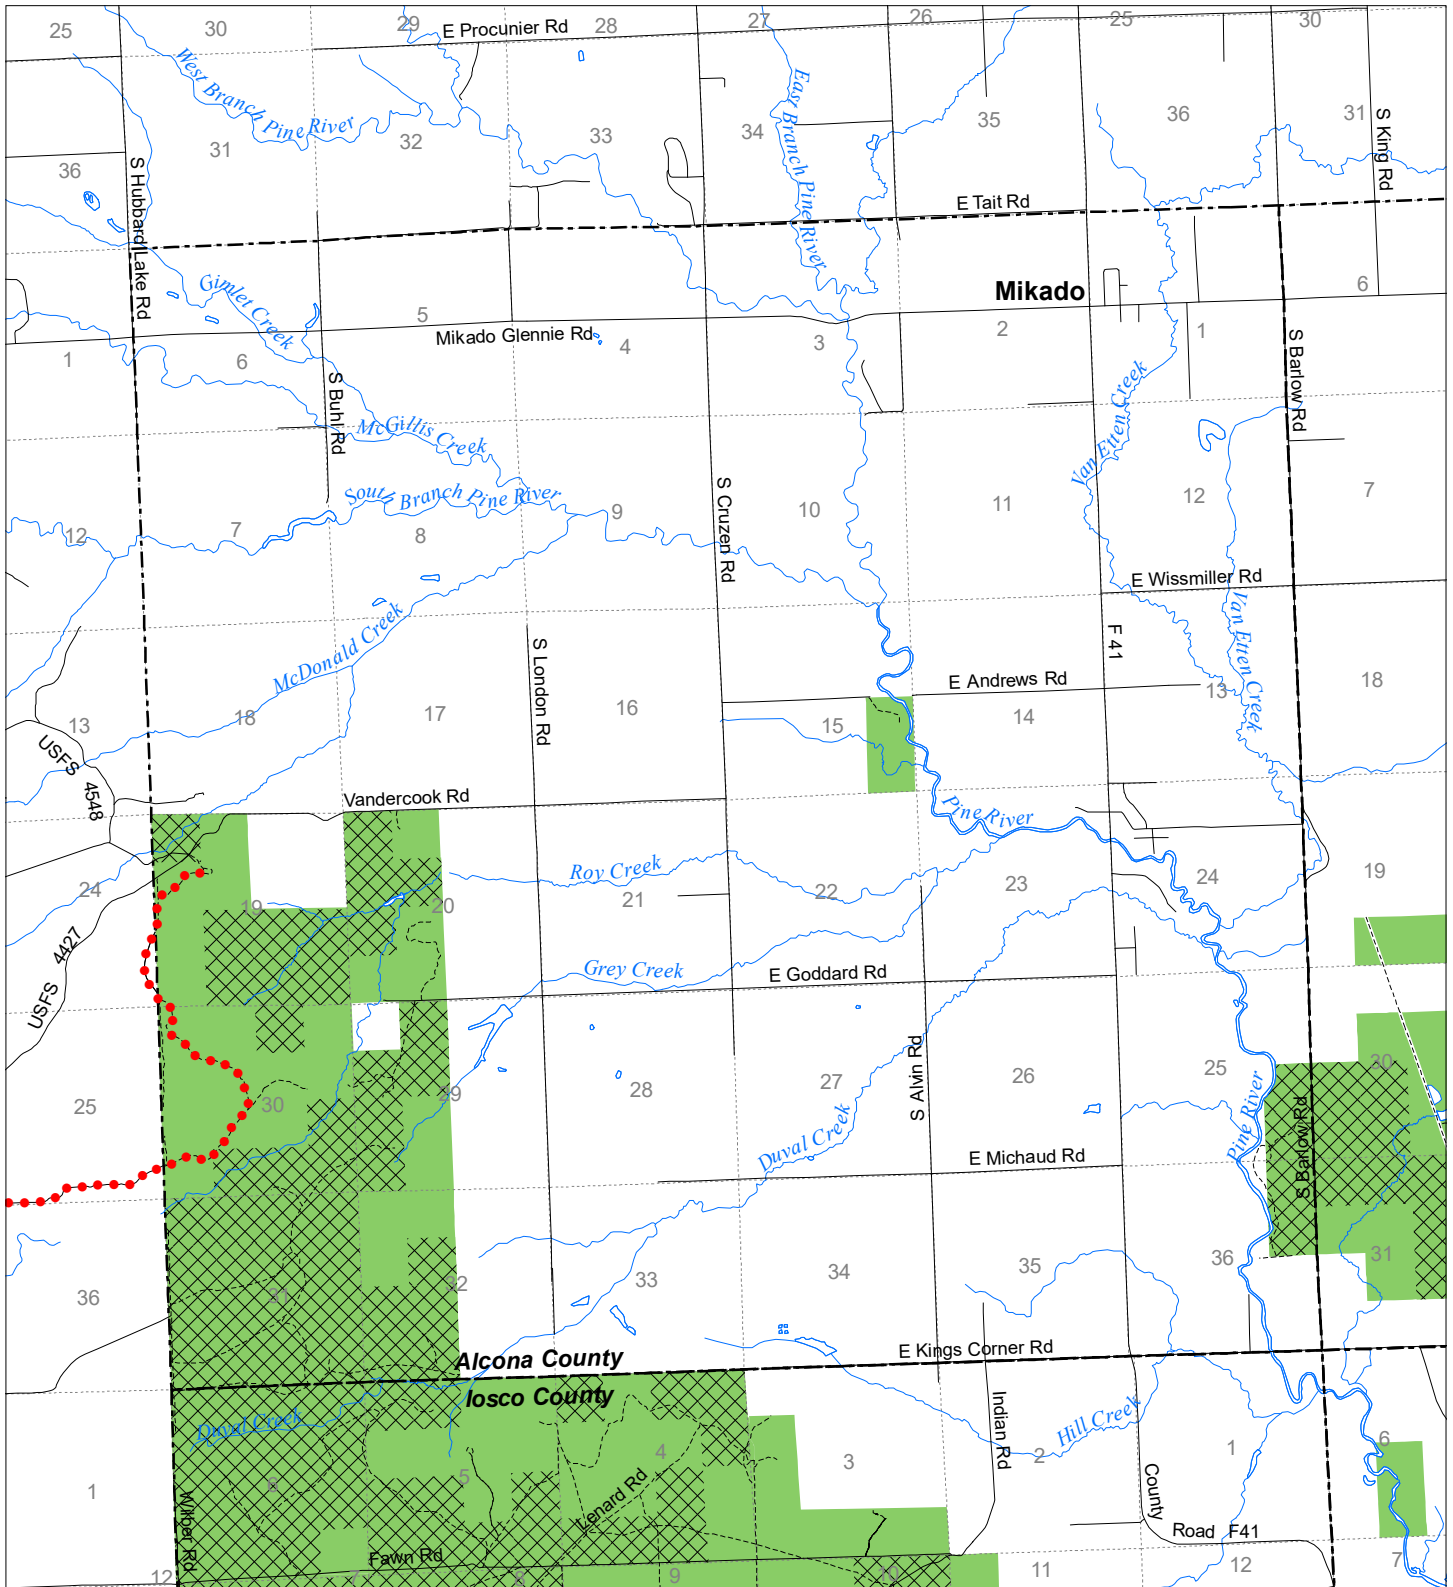

# Fuelwood Collection Alcona County T25N,R08E

- State land open to fuelwood collection
- State land closed to fuelwood collection

Effective: April 1, 2019