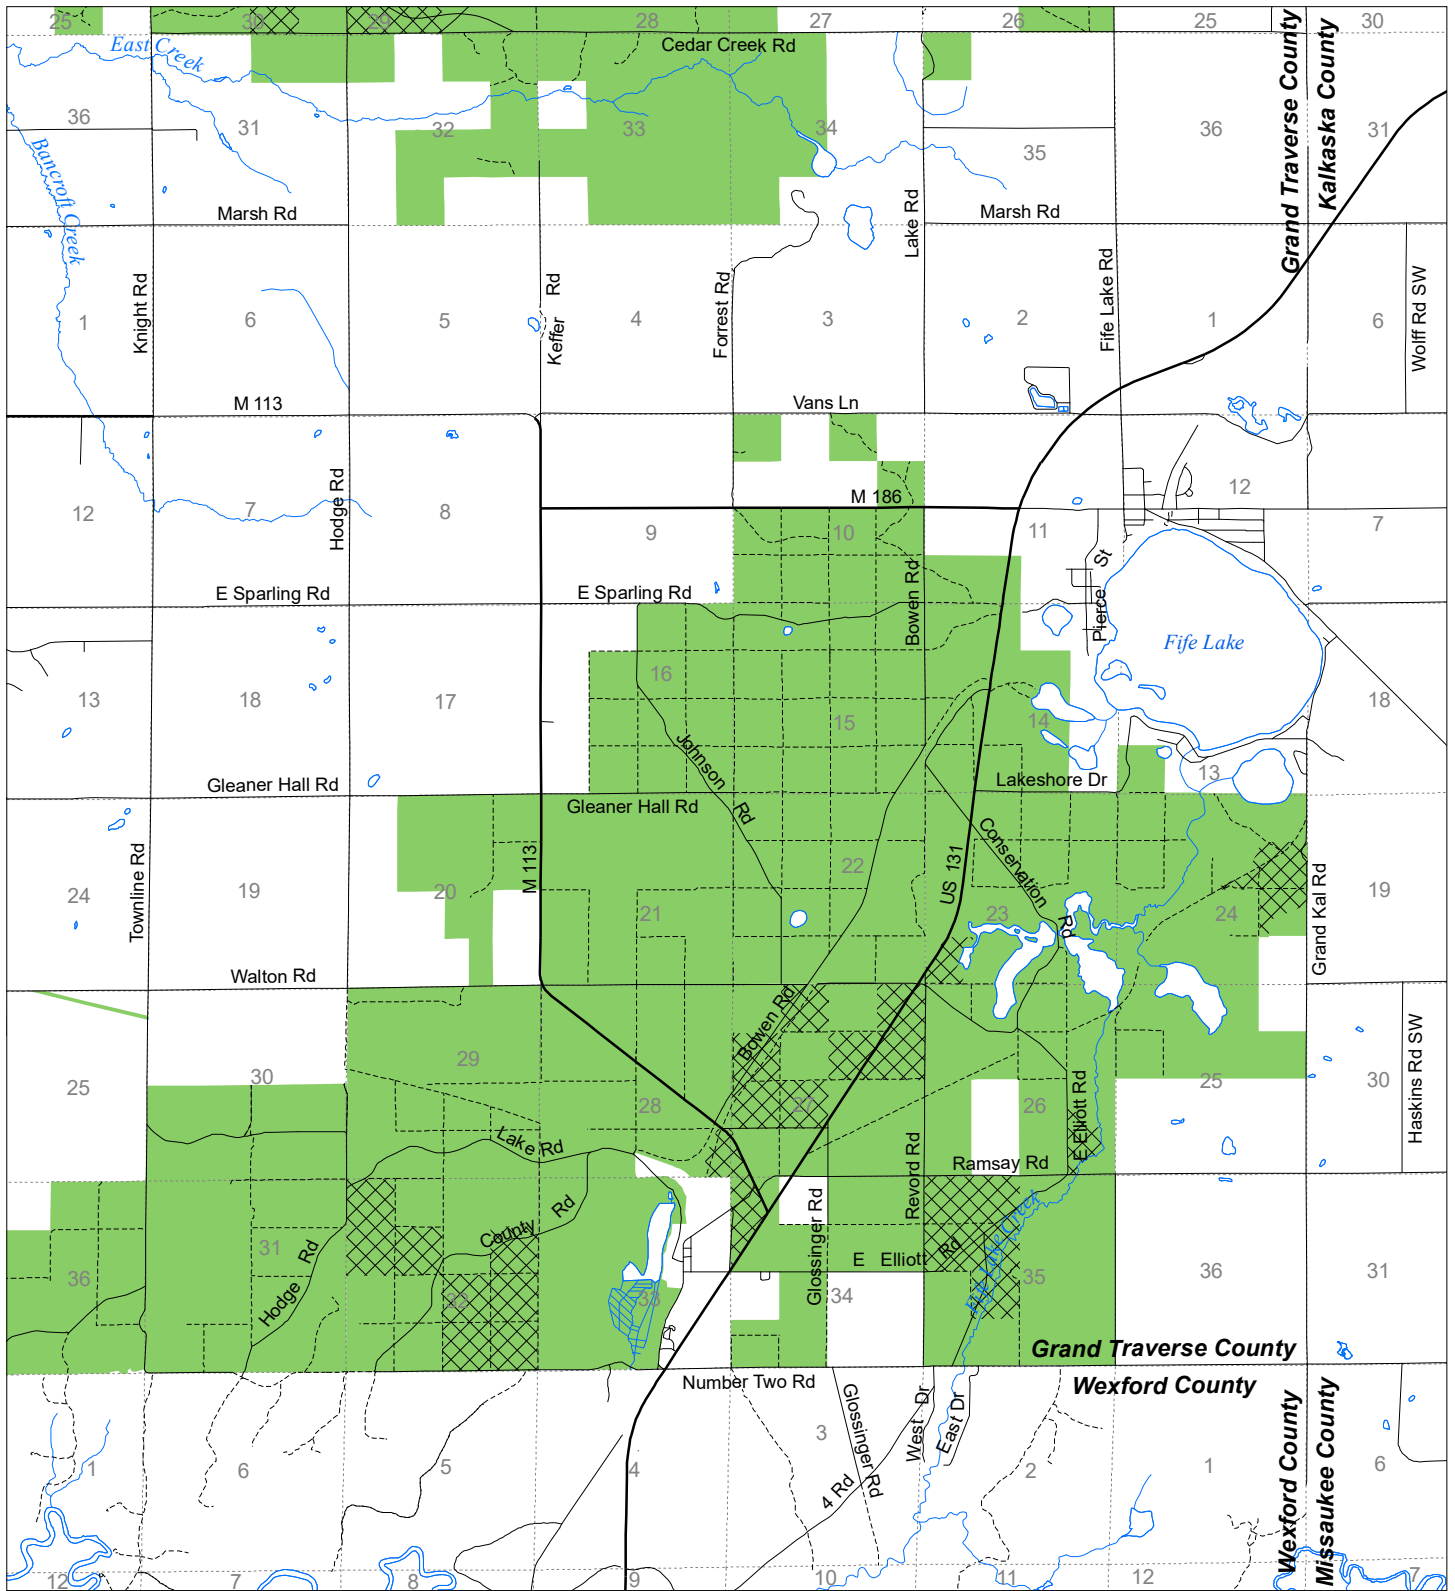

Fuelwood Collection Grand Traverse County T25N,R09W

- State land open to fuelwood collection
- State land closed to fuelwood collection

Effective: April 1, 2019