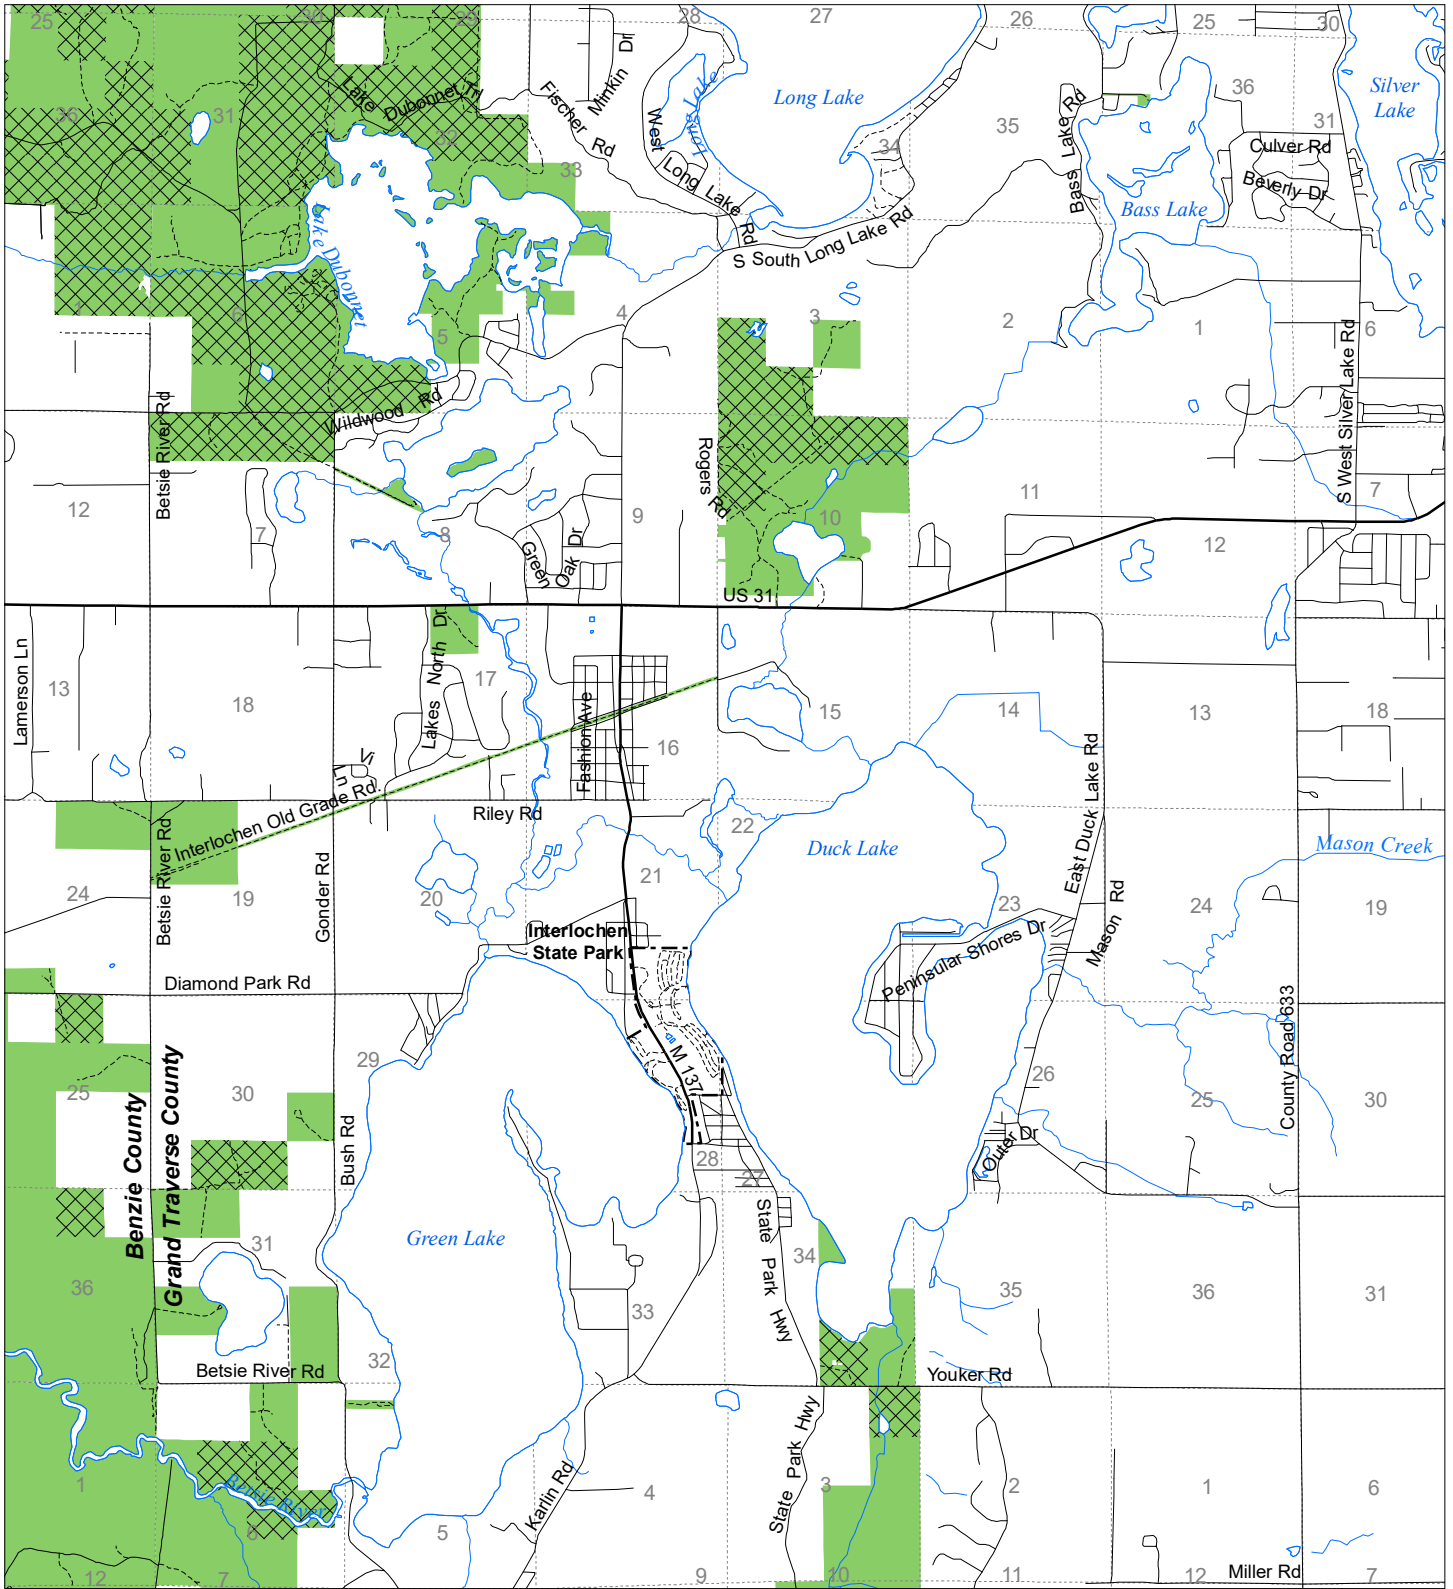

Fuelwood Collection Grand Traverse County T26N,R12W

- State land open to fuelwood collection
- State land closed to fuelwood collection

Effective: April 1, 2019

Date: 03/20/2019