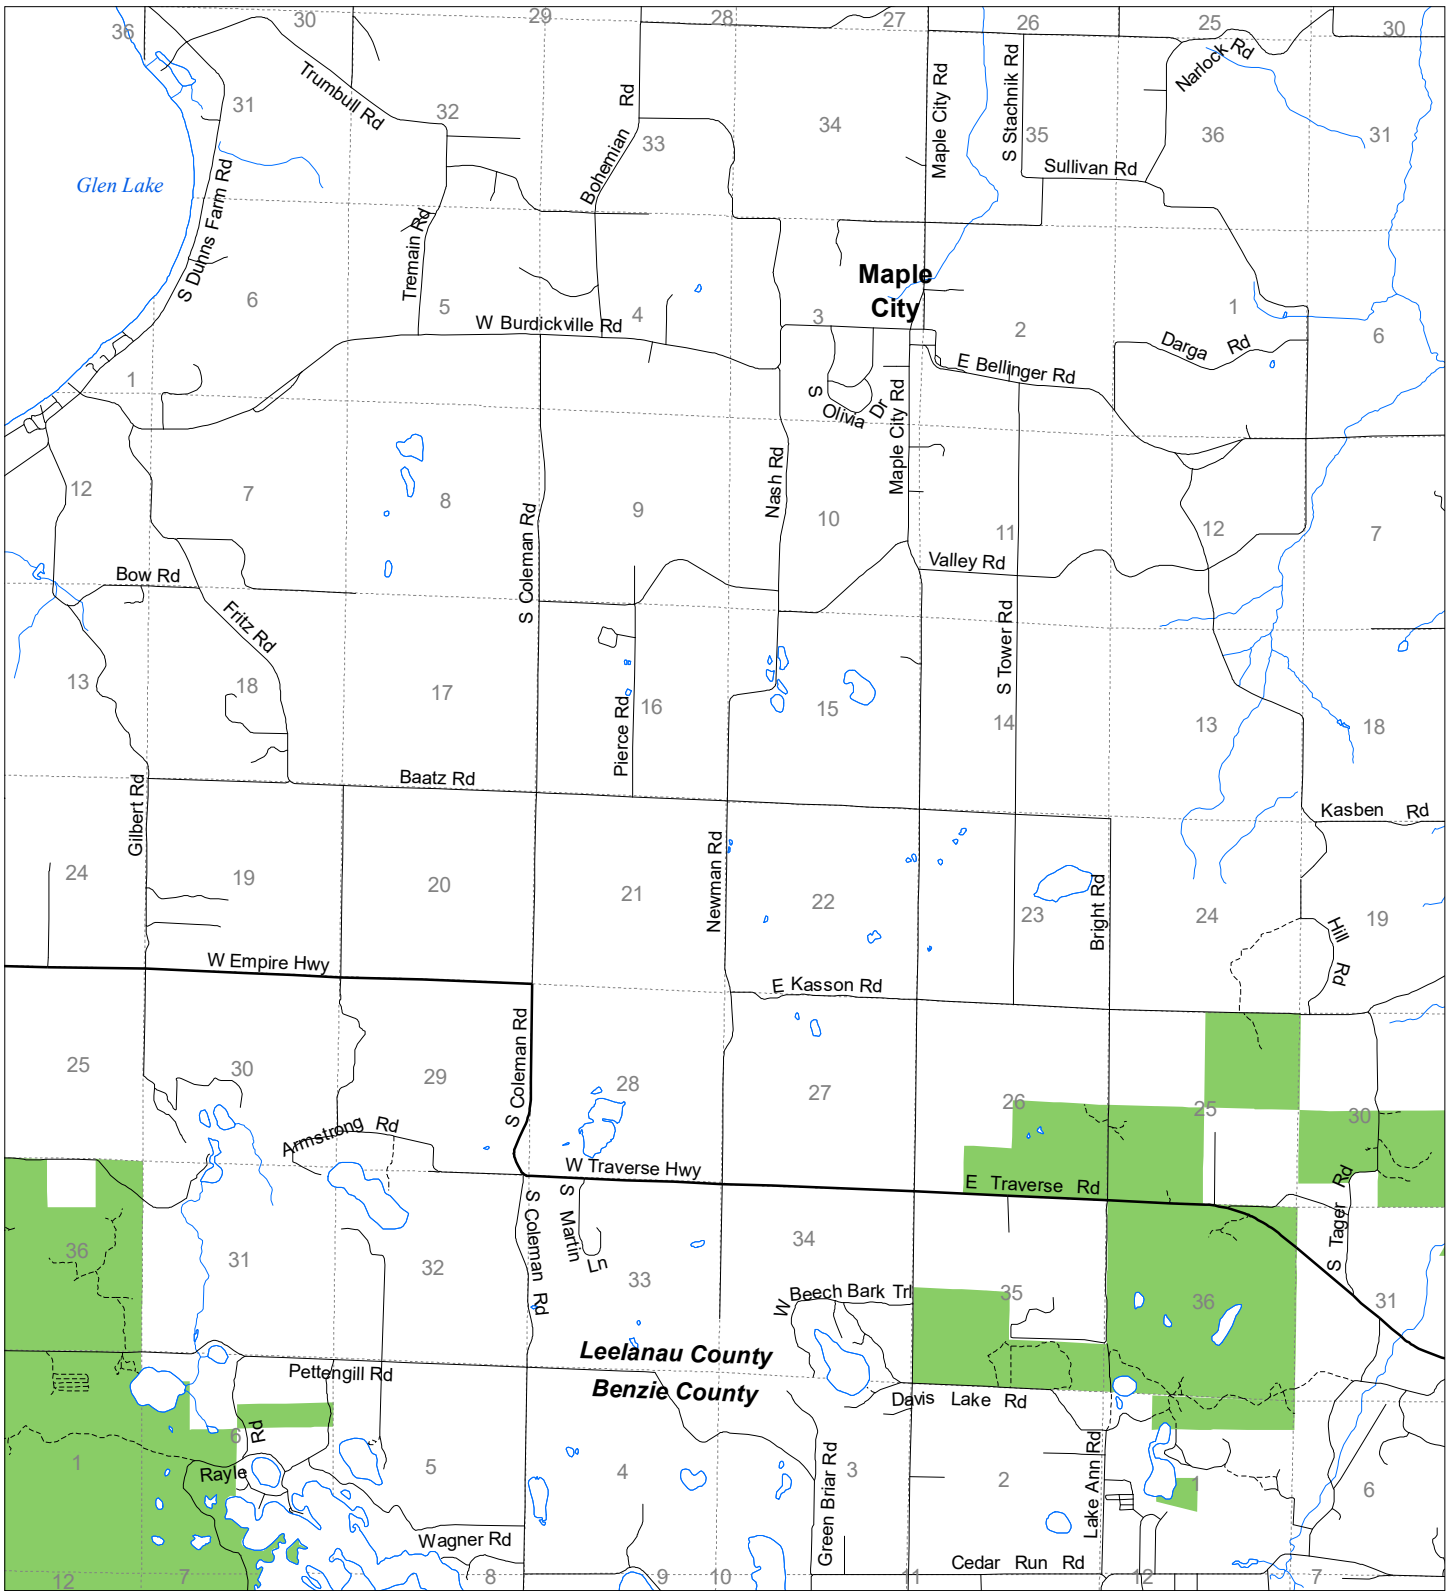

Fuelwood Collection
 Leelanau County
T28N,R13W

- State land open to fuelwood collection
- State land closed to fuelwood collection

Effective: April 1, 2019