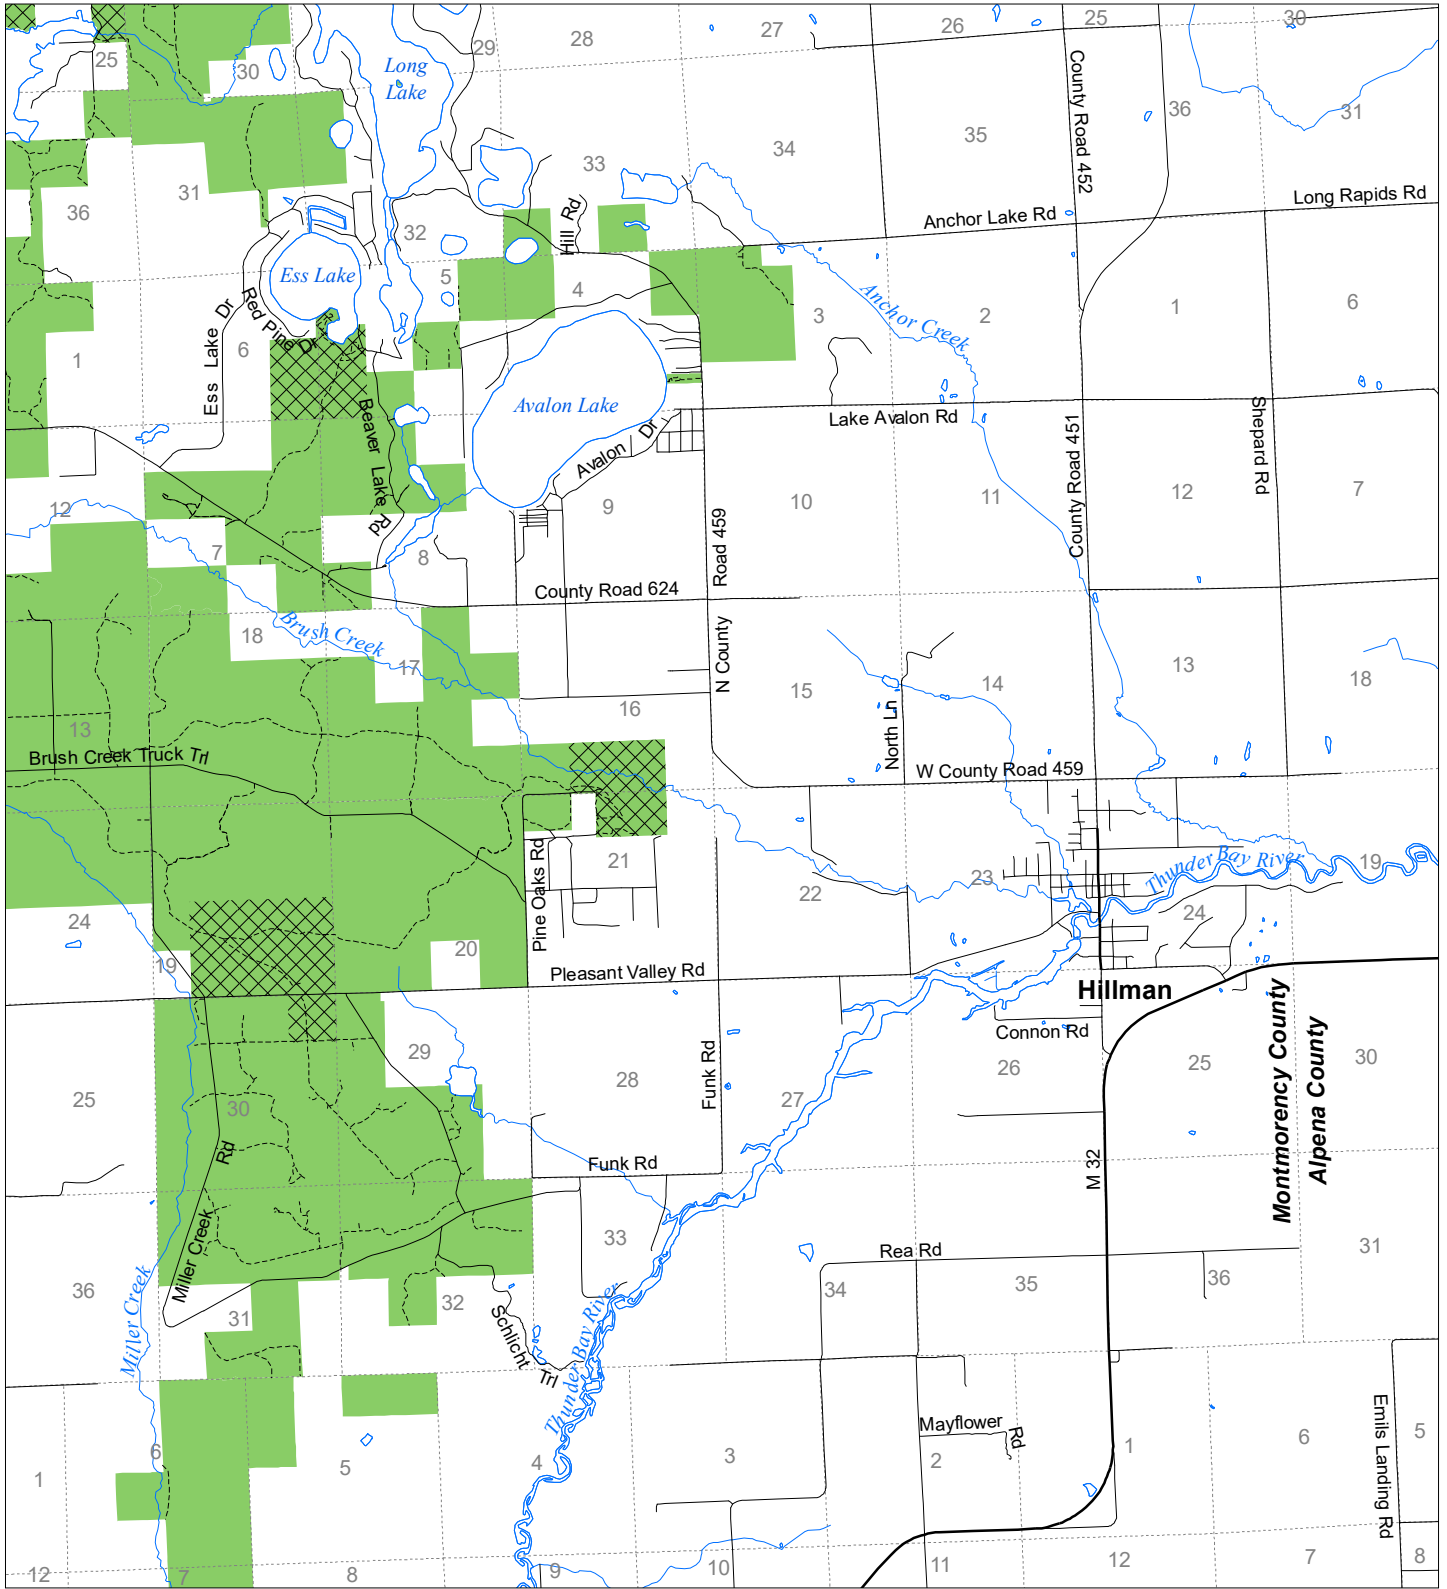

Fuelwood Collection Montmorency County T31N,R04E

- State land open to fuelwood collection
- State land closed to fuelwood collection

Effective: April 1, 2019