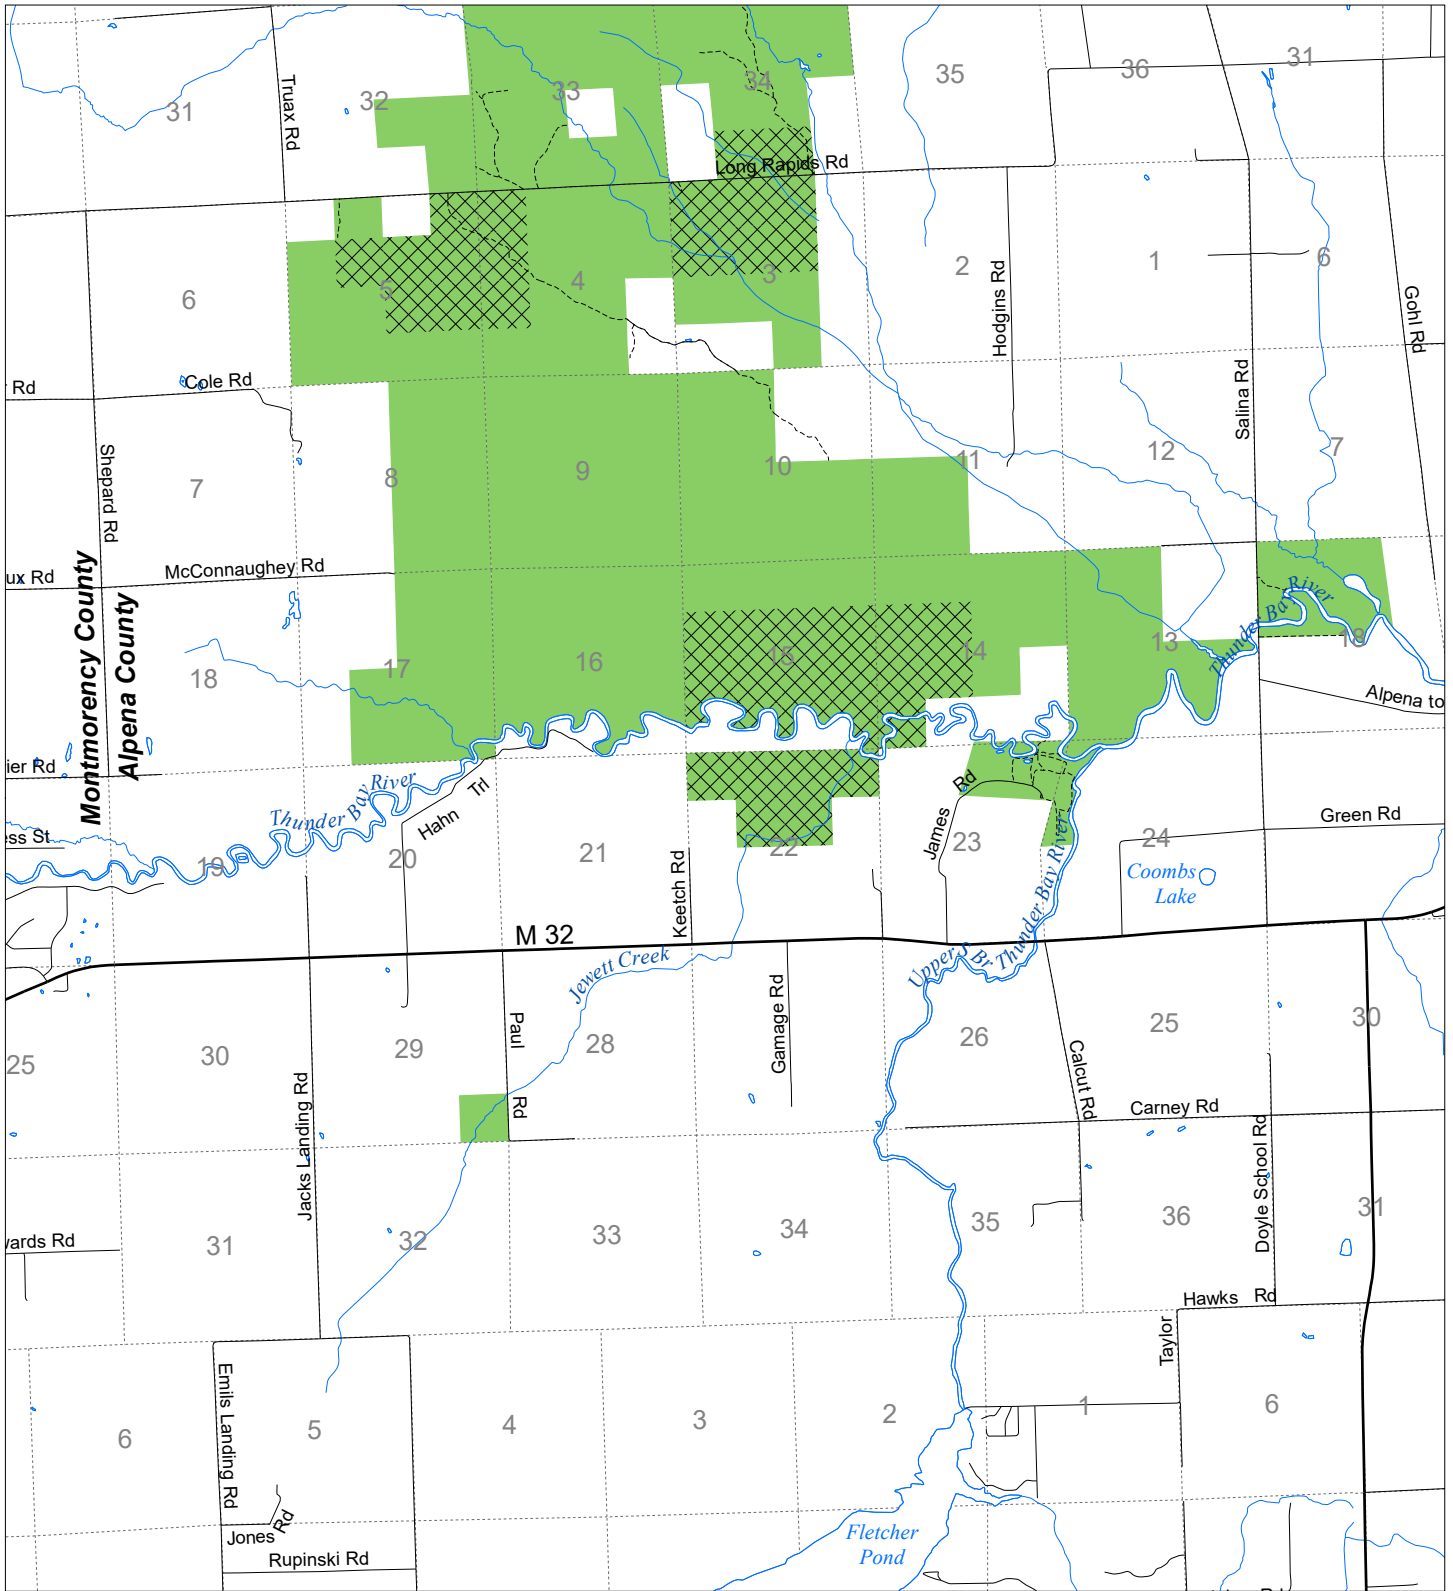

Fuelwood Collection Alpena County T31N, R05E

- State land open to fuelwood collection
- State land closed to fuelwood collection

Effective: April 1, 2019