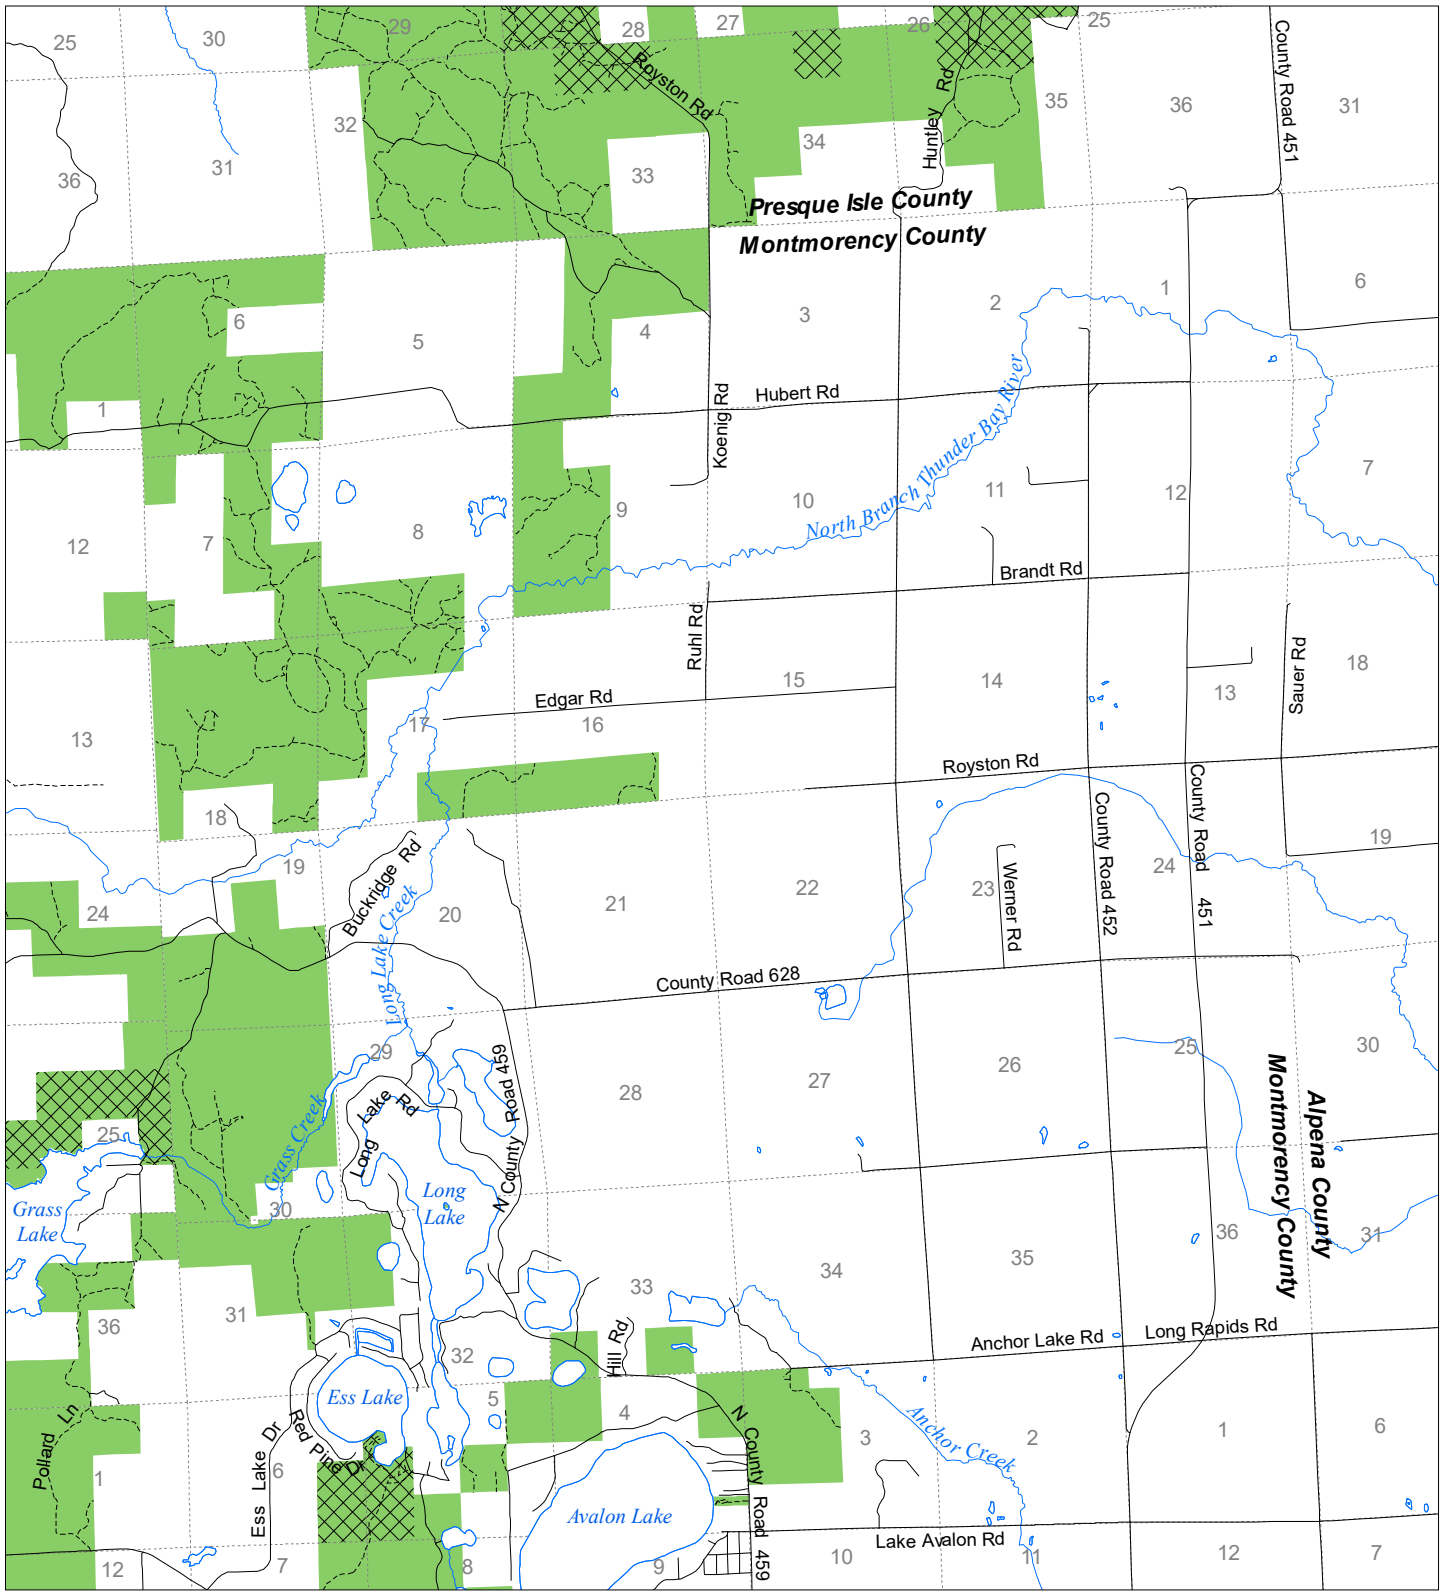

Fuelwood Collection Montmorency County T32N,R04E

- State land open to fuelwood collection
- State land closed to fuelwood collection

Effective: April 1, 2019