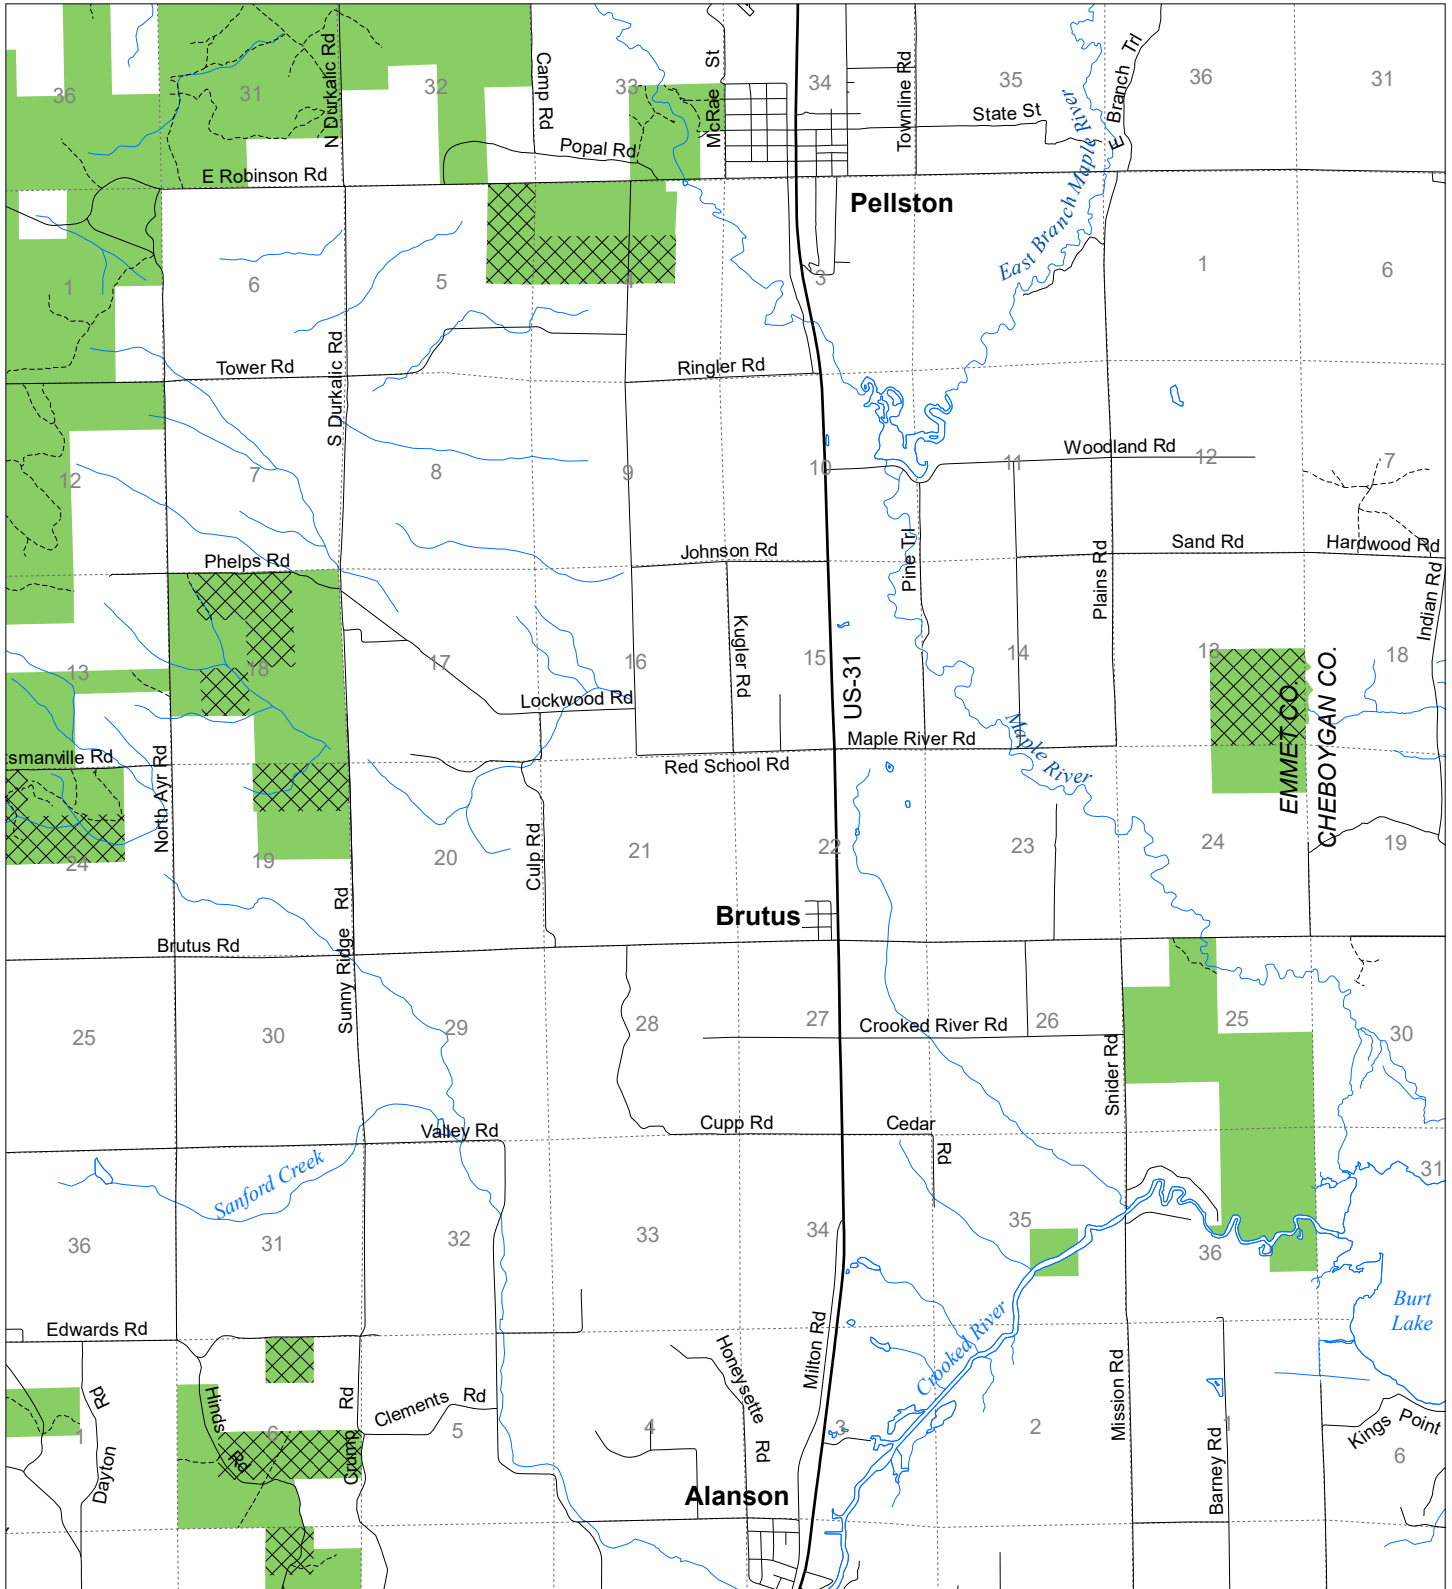

Fuelwood Collection Emmet County T36N, R04W

- State land open to fuelwood collection
- State land closed to fuelwood collection

Effective: April 1, 2019

Date: 03/07/2019