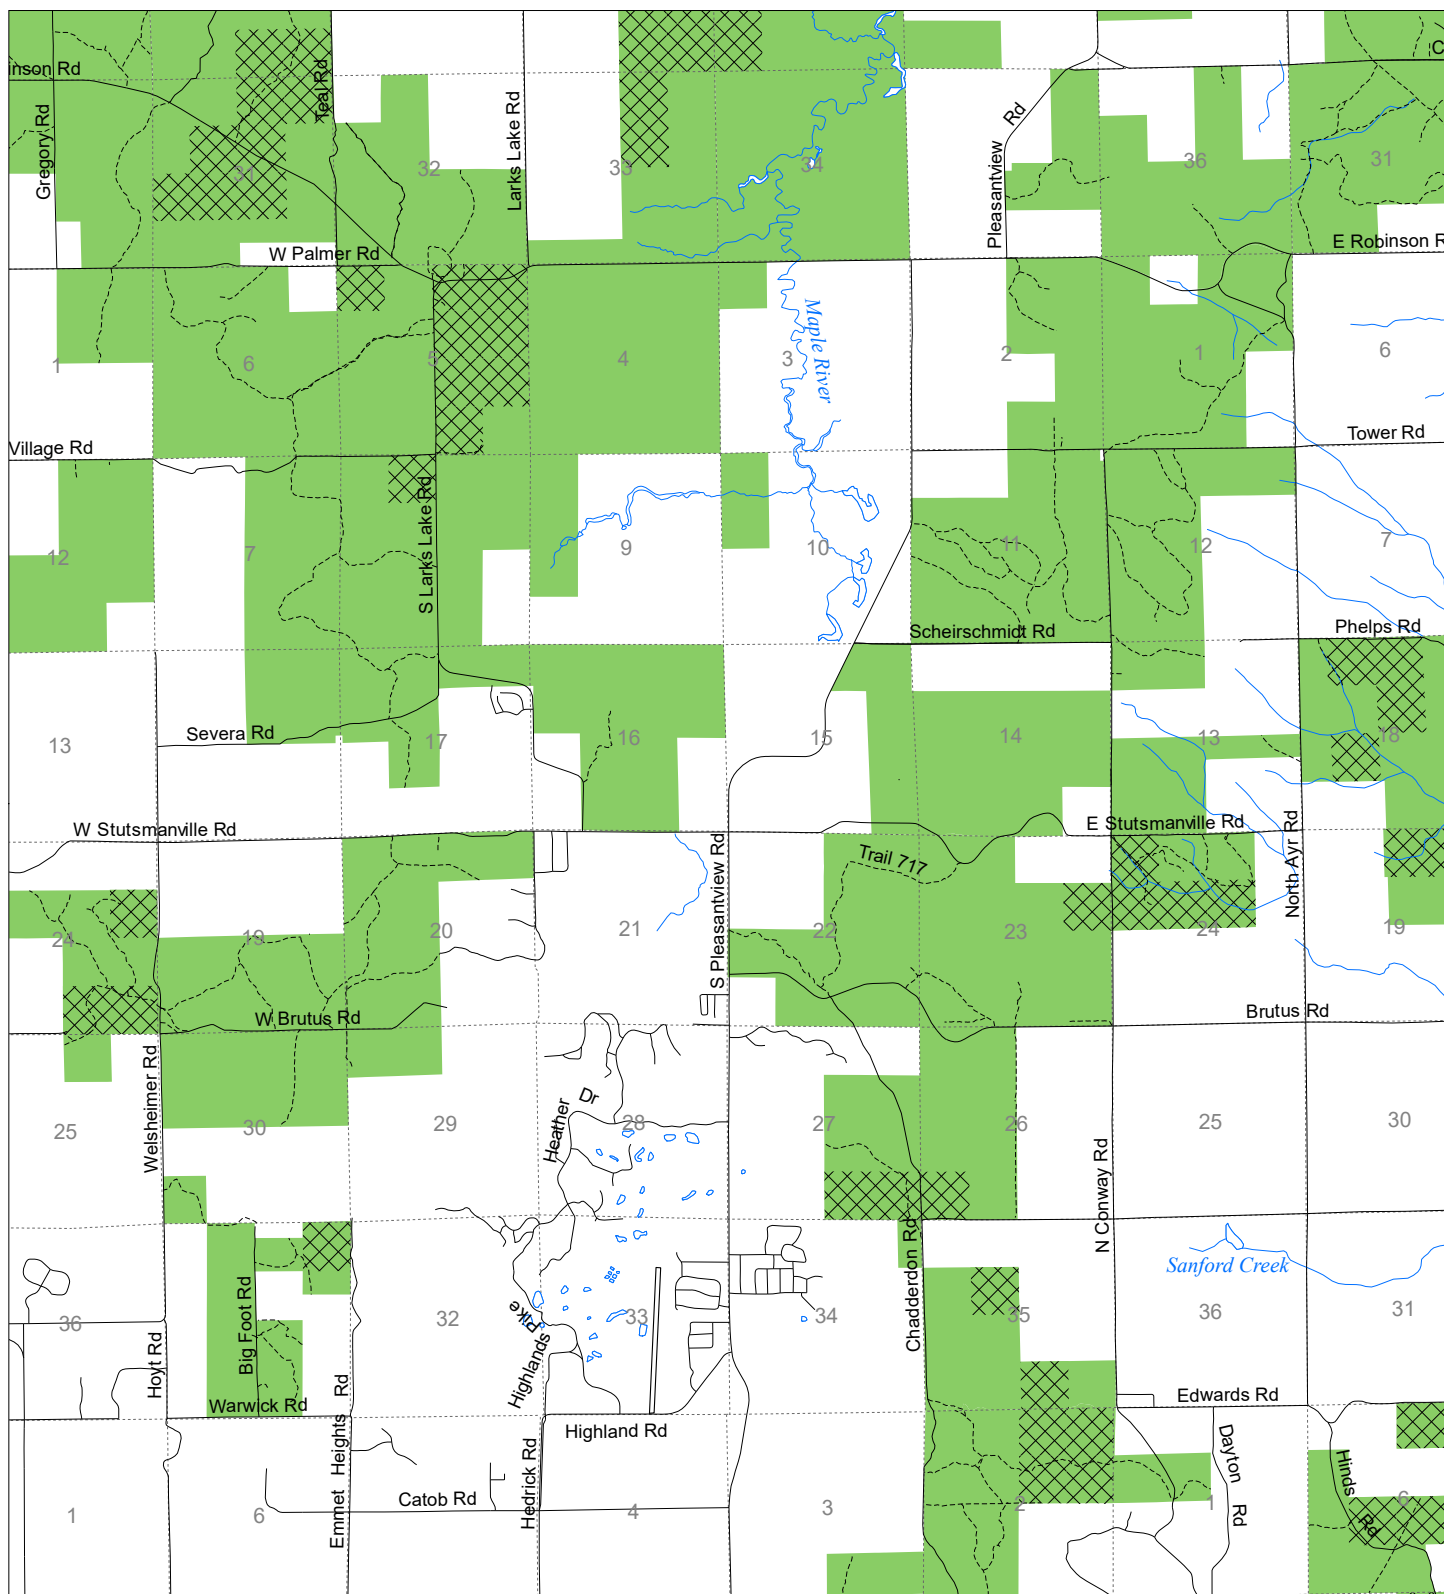

# Fuelwood Collection Emmet County T36N, R05W

- State land open to fuelwood collection
- State land closed to fuelwood collection

Effective: April 1, 2019

Date: 03/07/2019