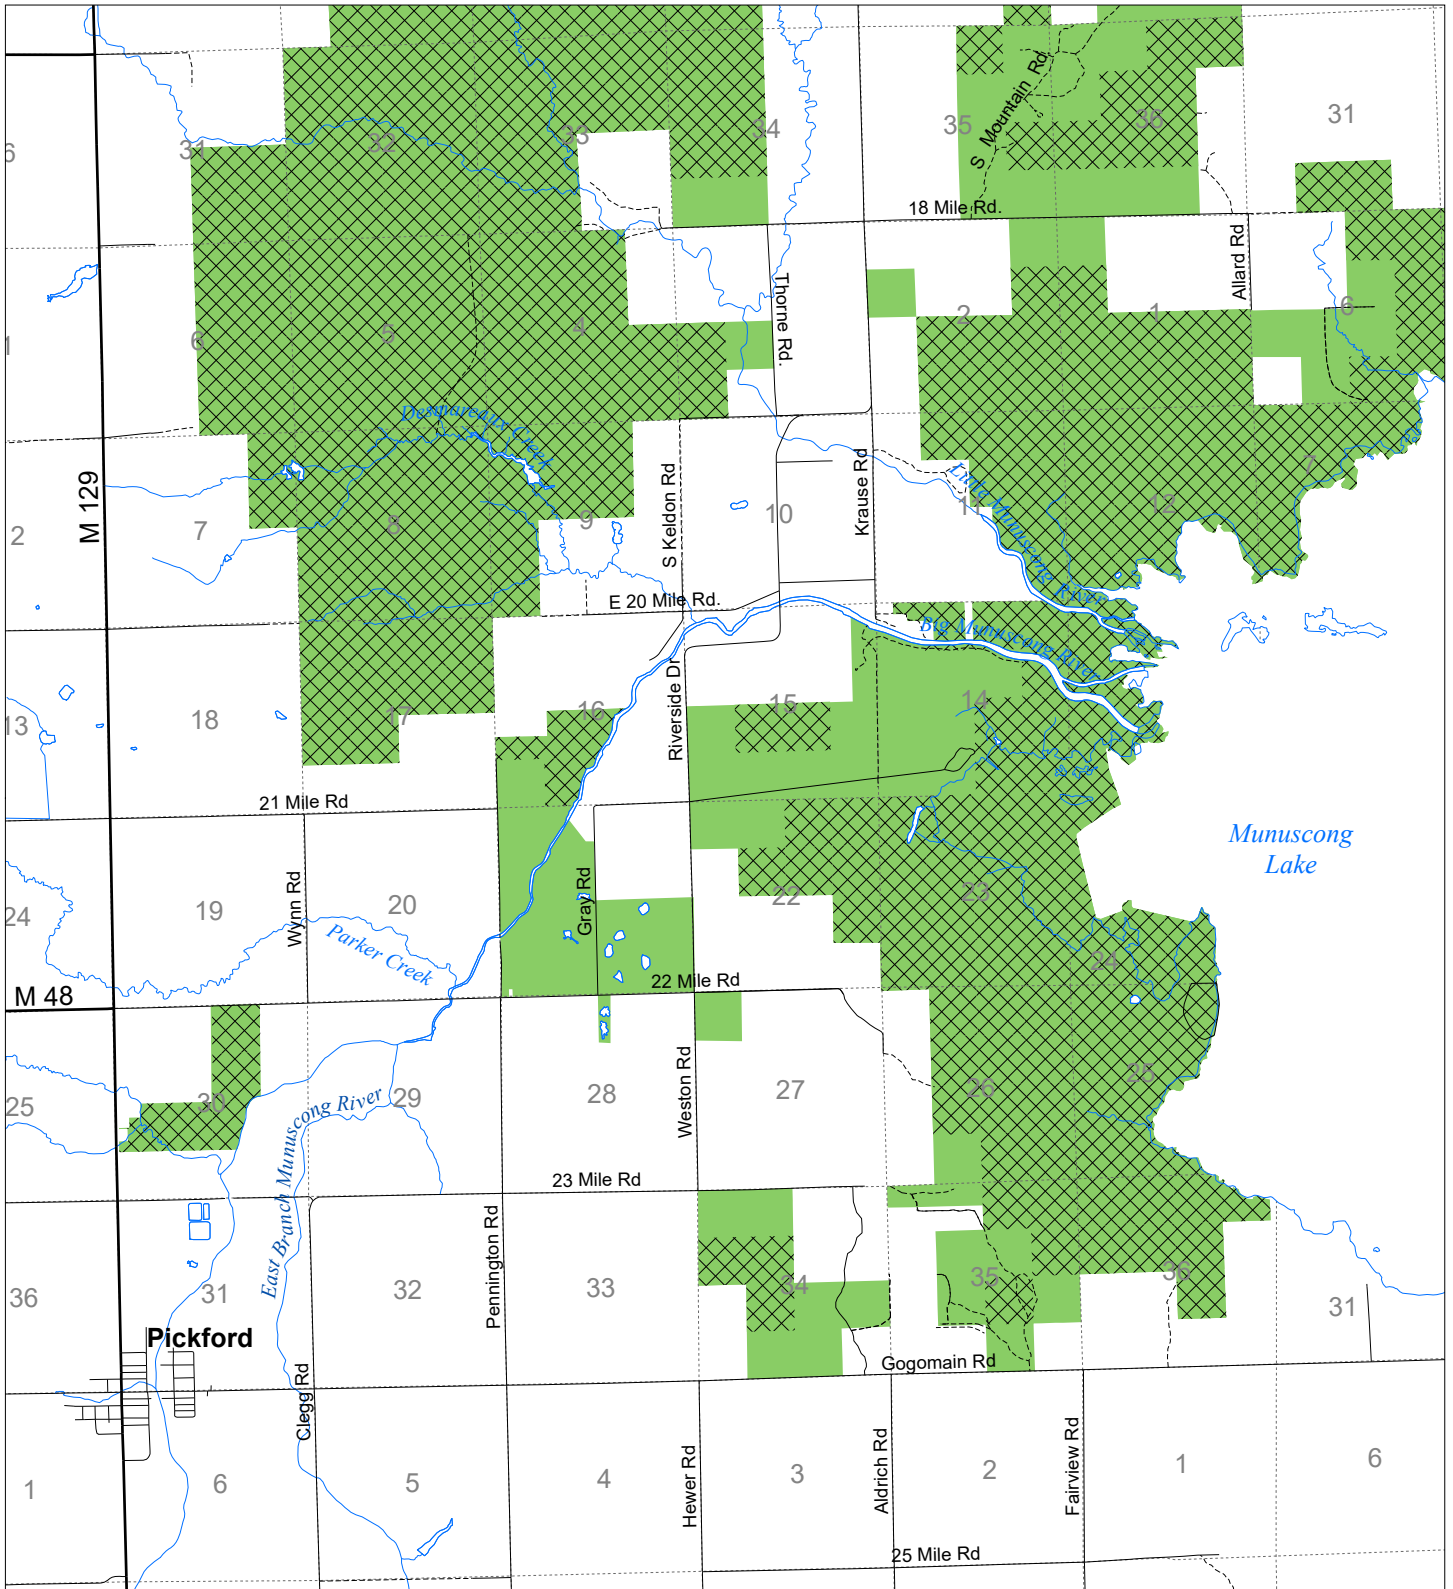

Fuelwood Collection  
Chippewa County  
**T44N, R01E**

- State land open to fuelwood collection
- State land closed to fuelwood collection

Effective: April 1, 2019