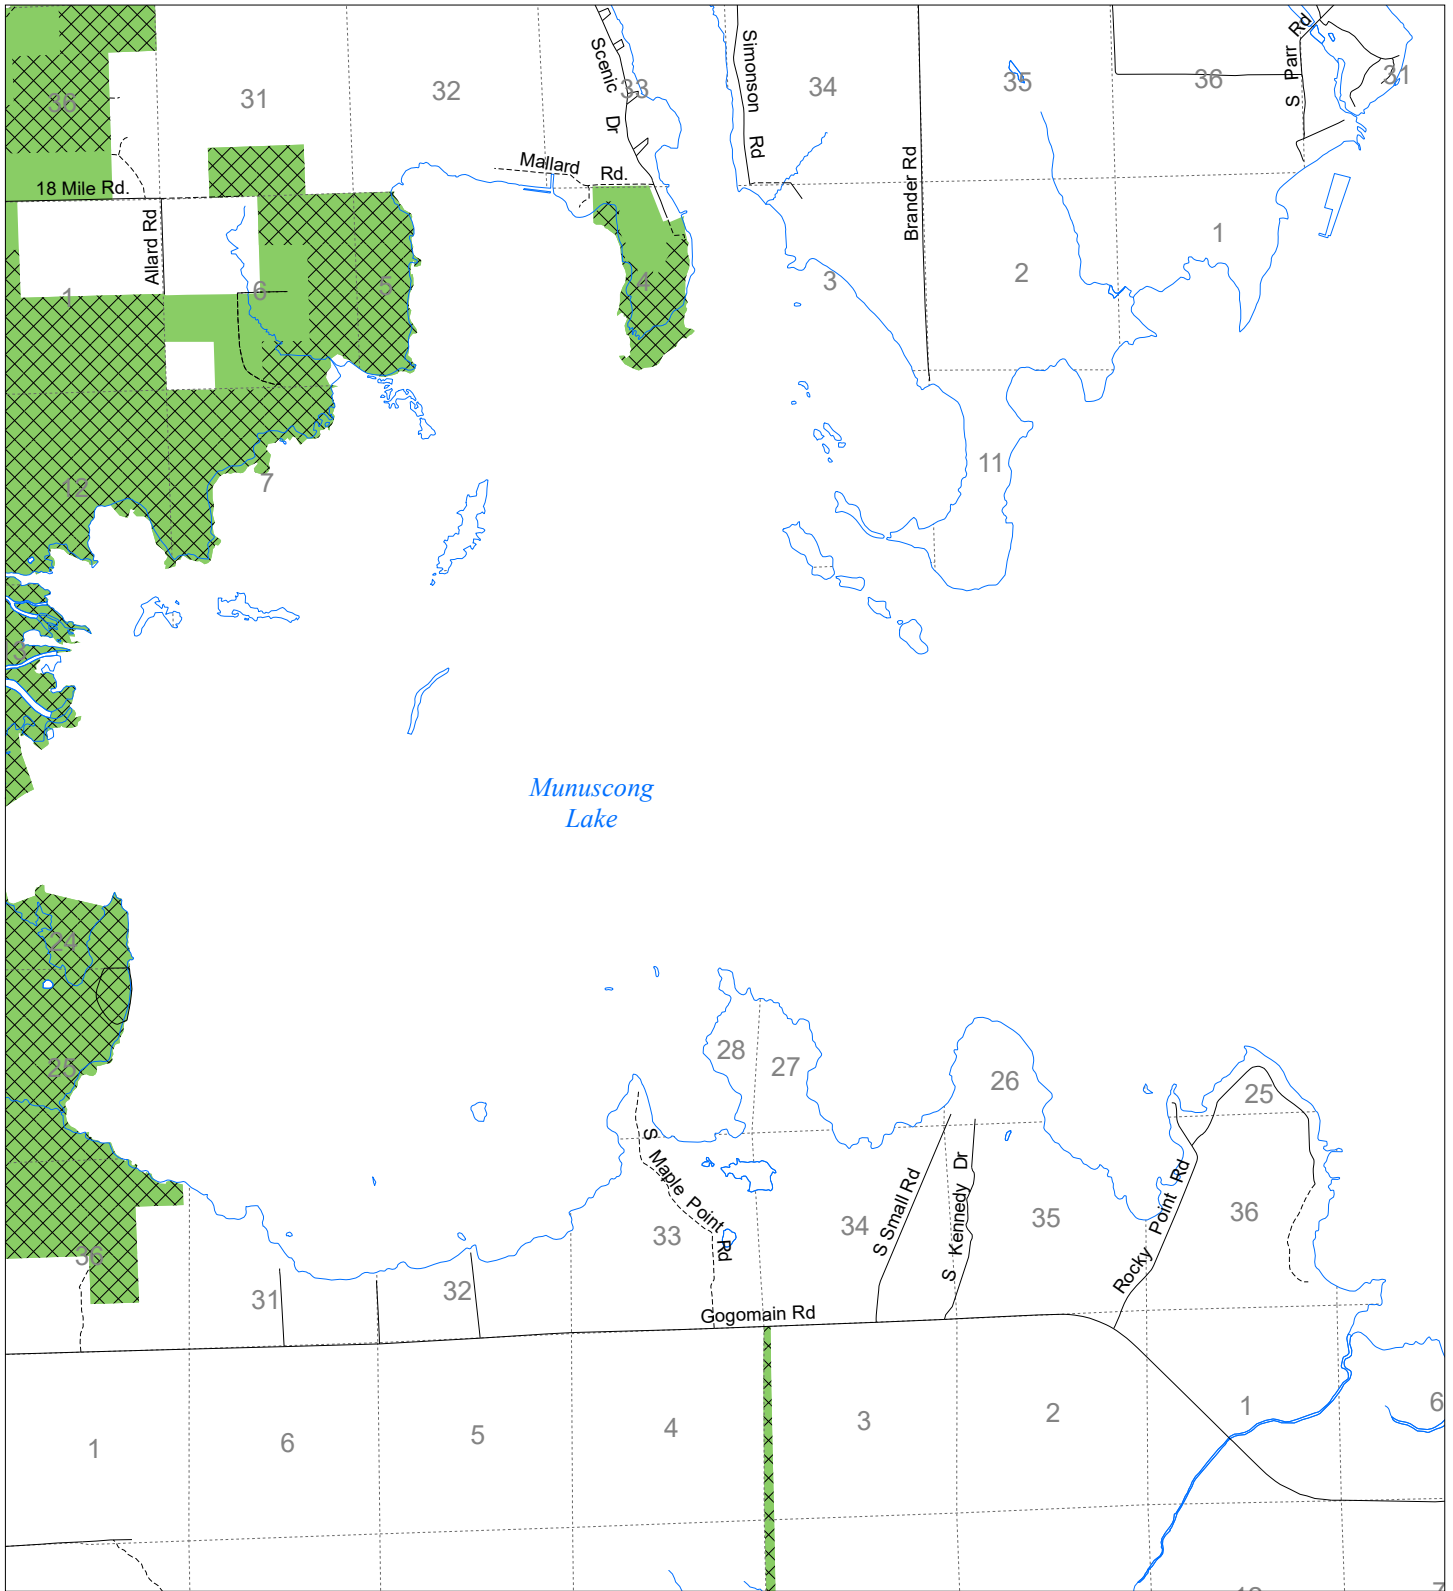

Fuelwood Collection  
Chippewa County  
T44N, R02E

- State land open to fuelwood collection
- State land closed to fuelwood collection

Effective: April 1, 2019