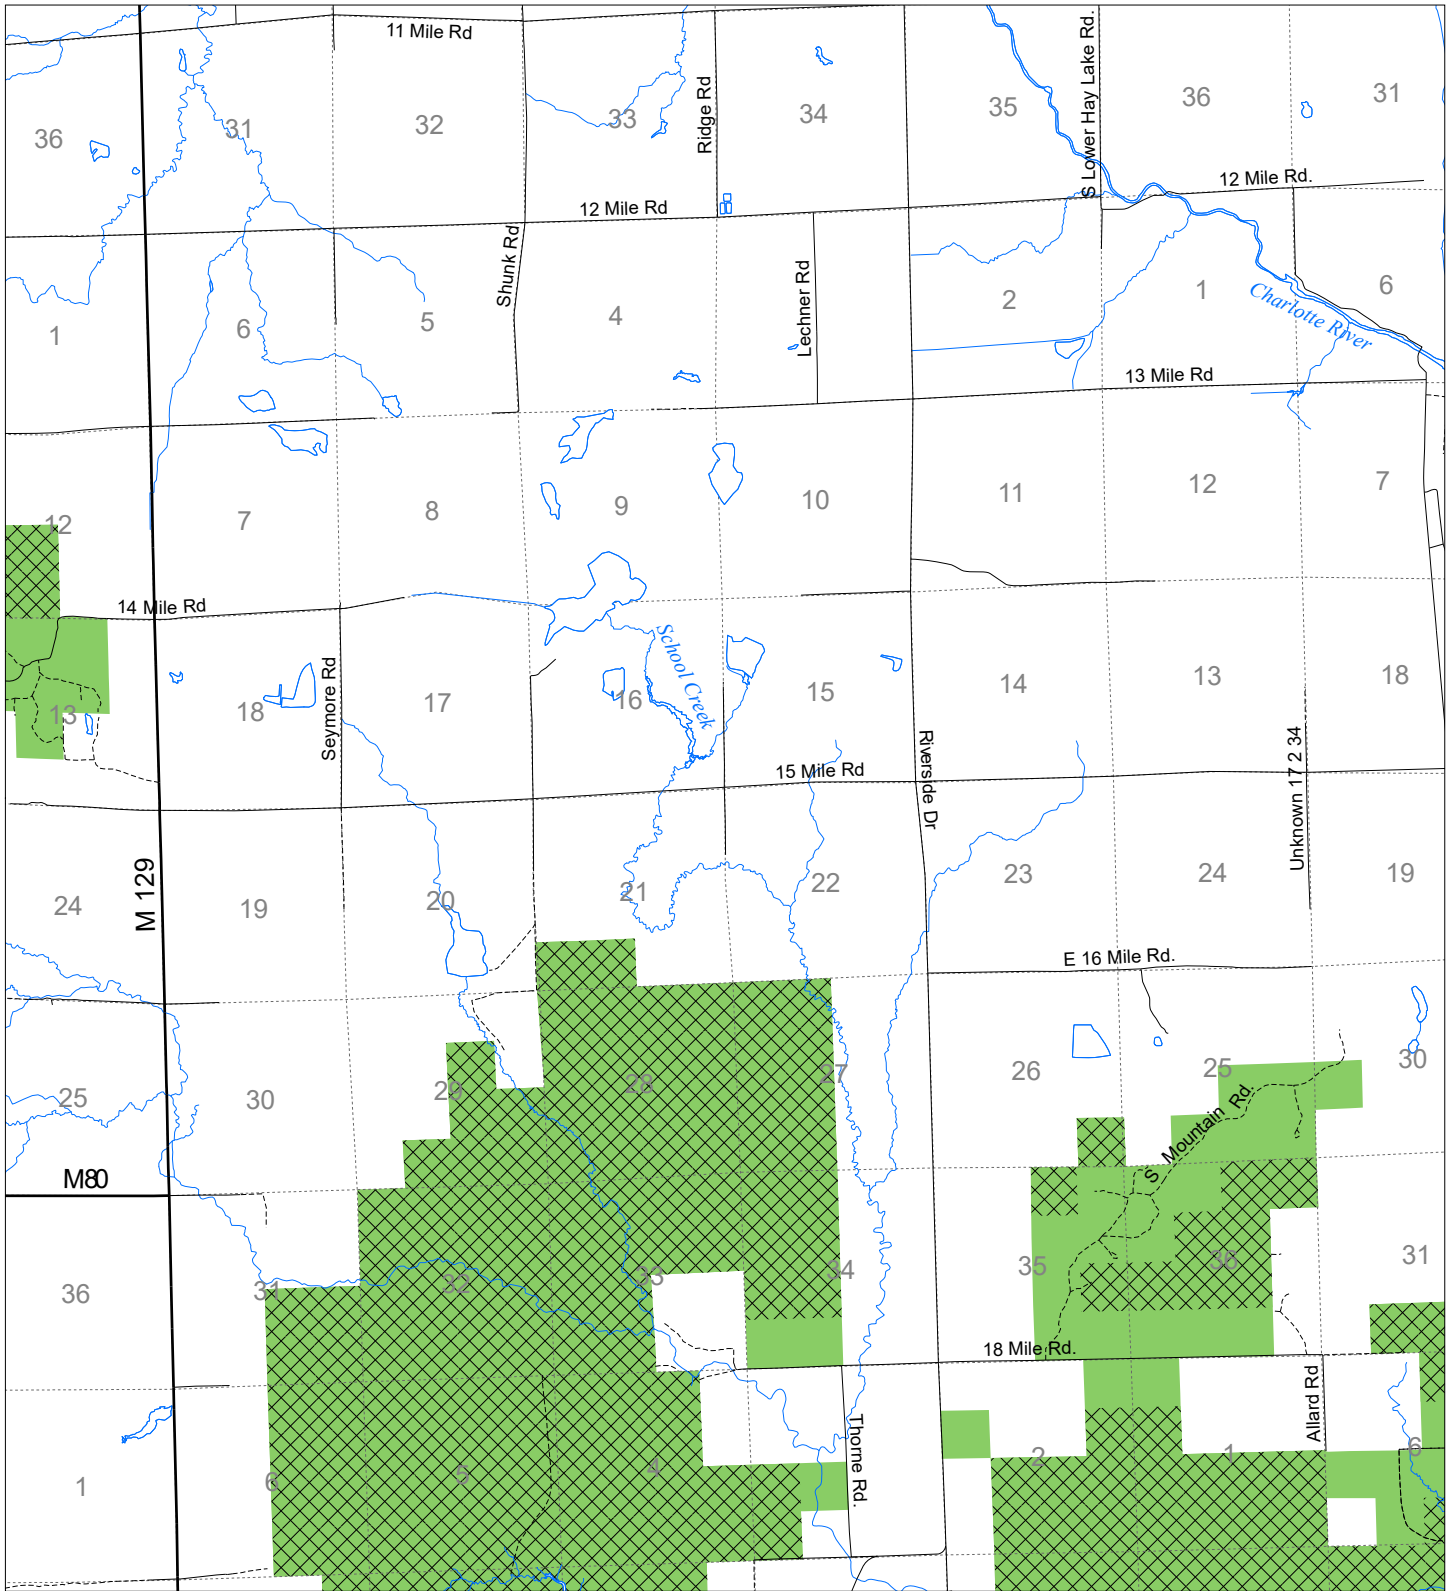

Fuelwood Collection
Chippewa County
T45N, R01E

- State land open to fuelwood collection
- State land closed to fuelwood collection

Effective: April 1, 2019