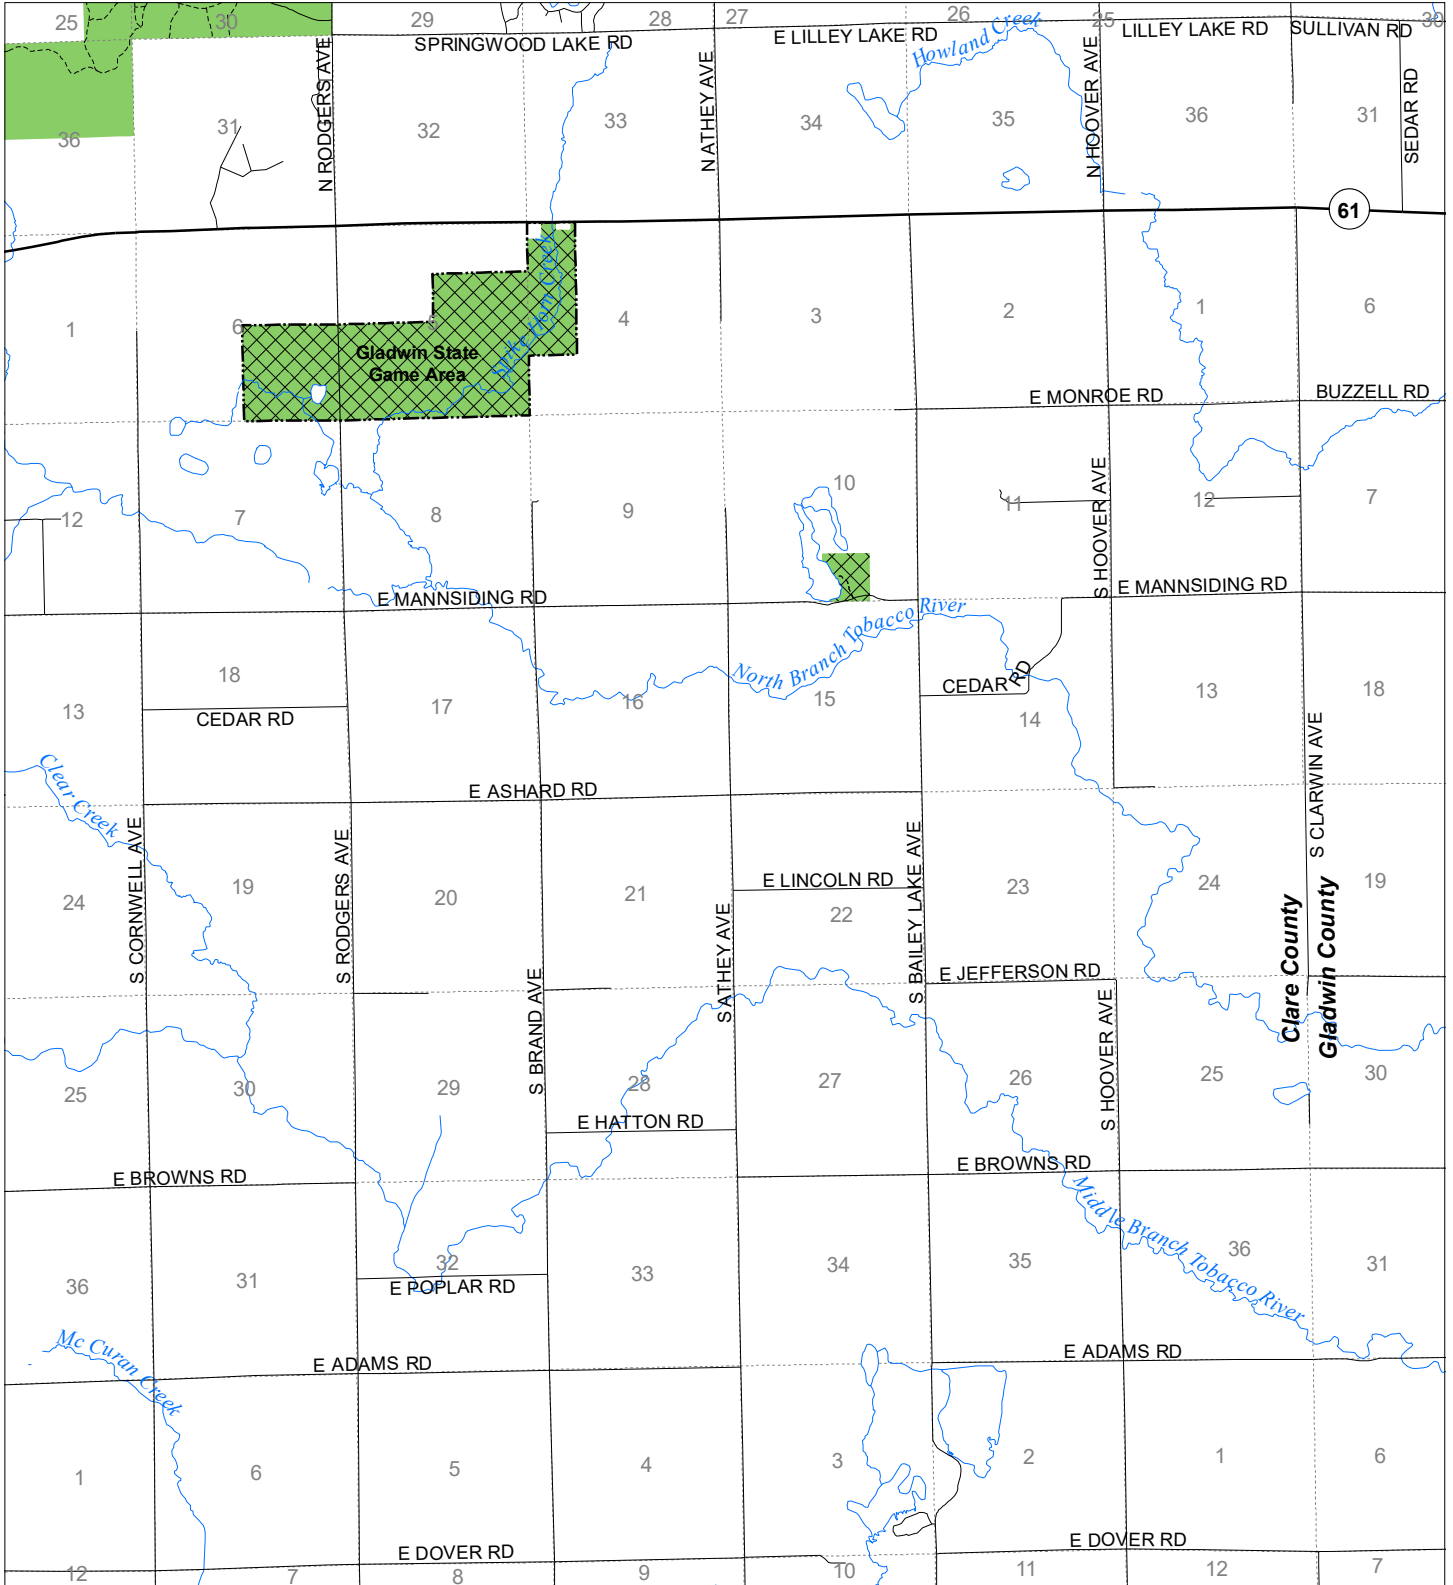

Fuelwood Collection Clare County T18N,R03W

- State land open to fuelwood collection
- State land closed to fuelwood collection

Effective: April 1, 2020