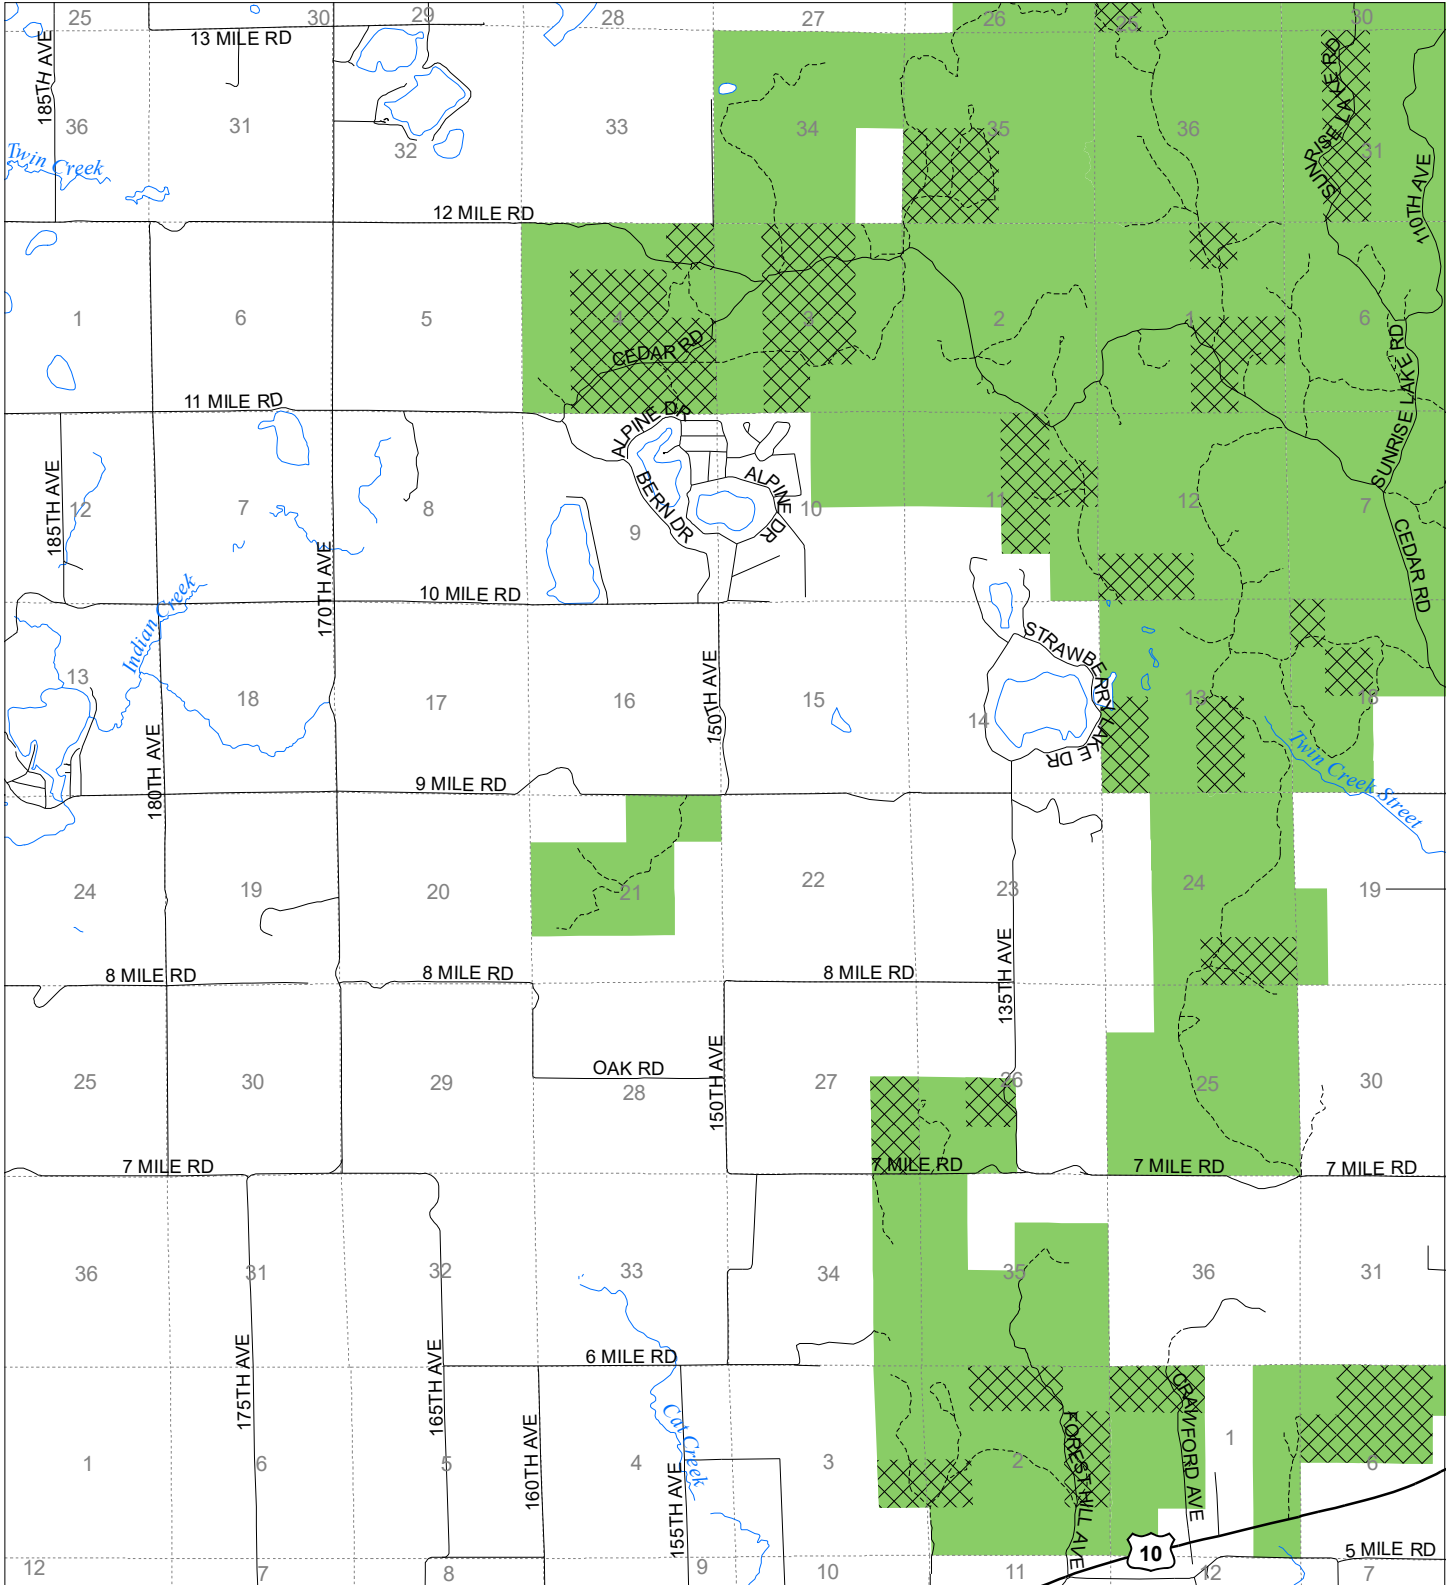

Fuelwood Collection Osceola County T18N,R09W

- State land open to fuelwood collection
- State land closed to fuelwood collection

Effective: April 1, 2020

Date: 03/23/2020