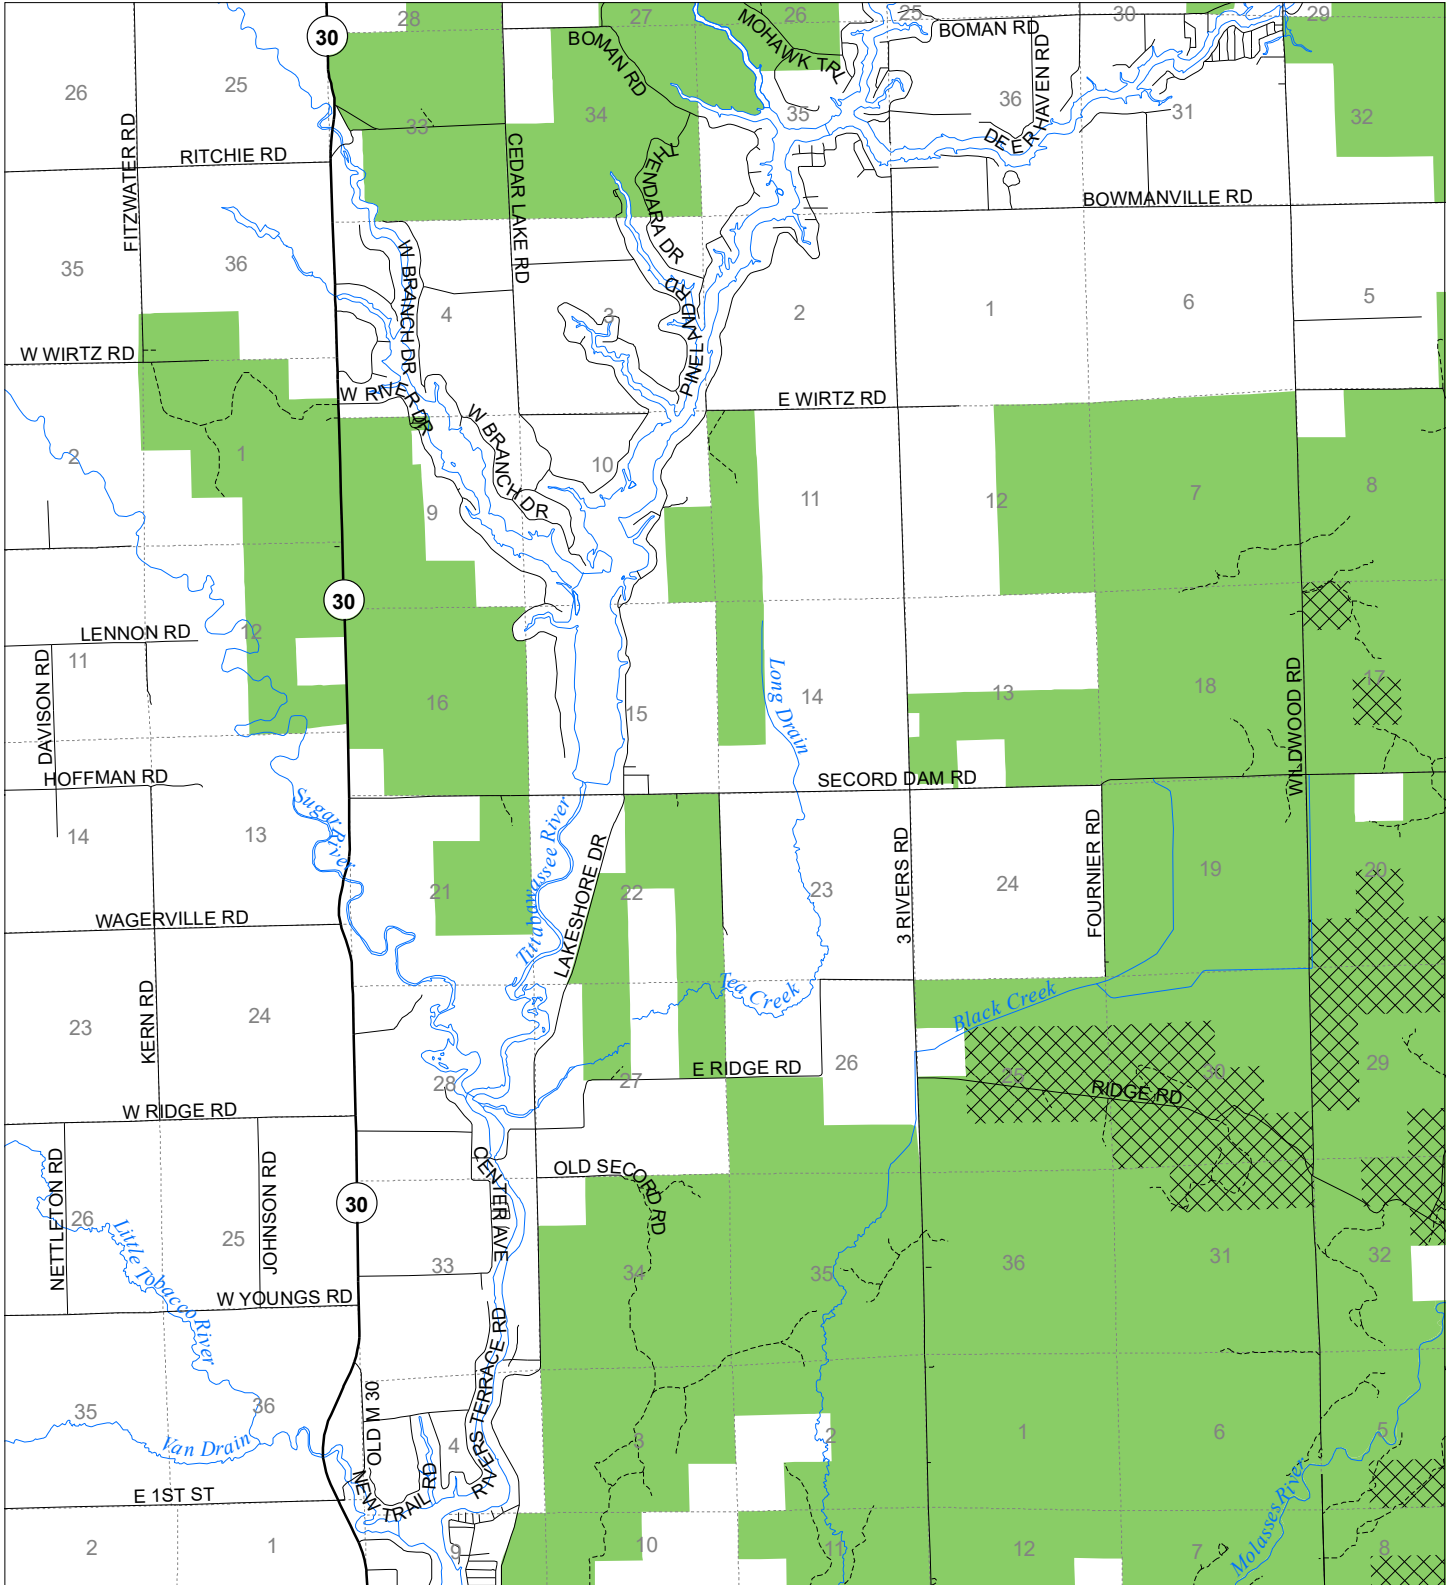

# Fuelwood Collection Gladwin County T19N,R01E

- State land open to fuelwood collection
- State land closed to fuelwood collection

Effective: April 1, 2020

Date: 03/20/2020