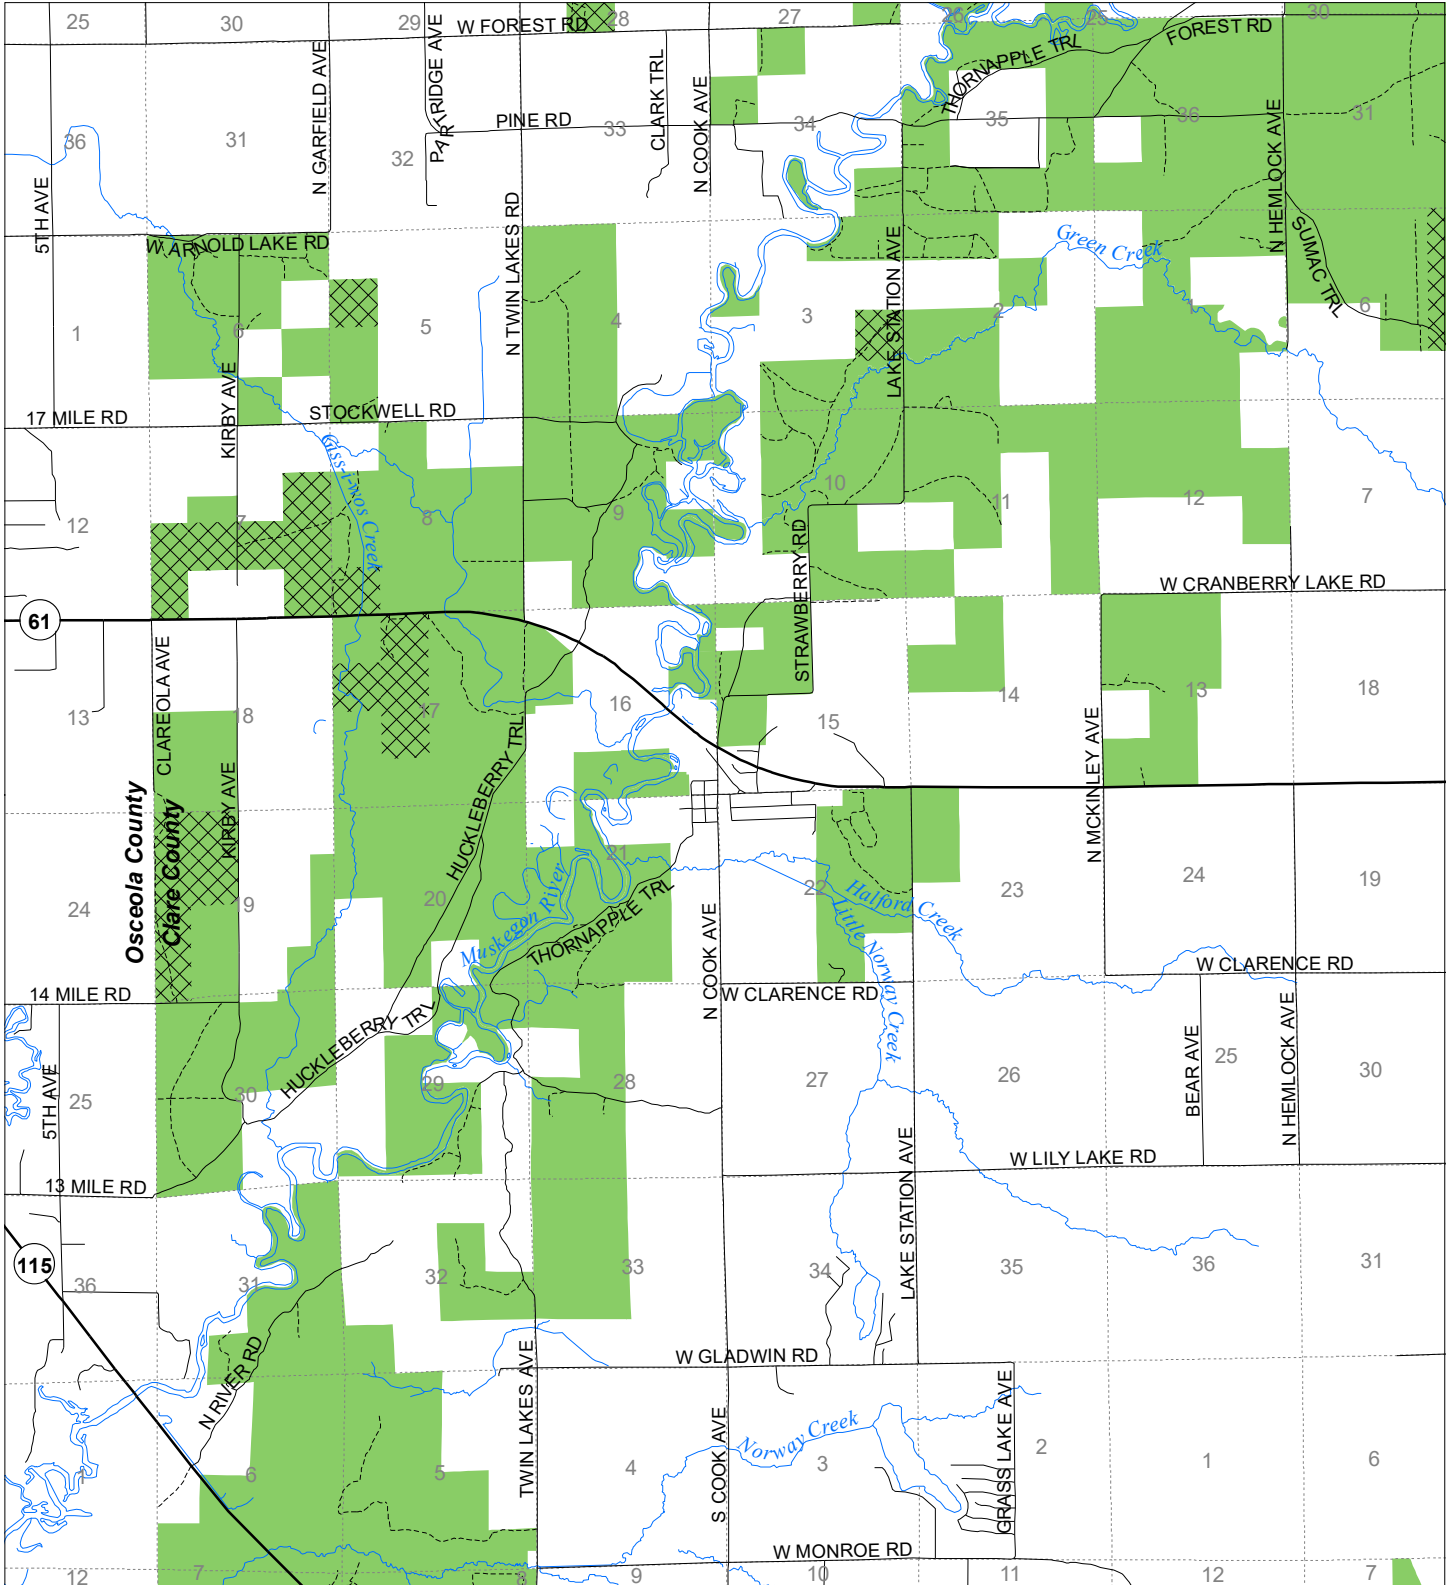

# Fuelwood Collection Clare County T19N,R06W

- State land open to fuelwood collection
- State land closed to fuelwood collection

Effective: April 1, 2020