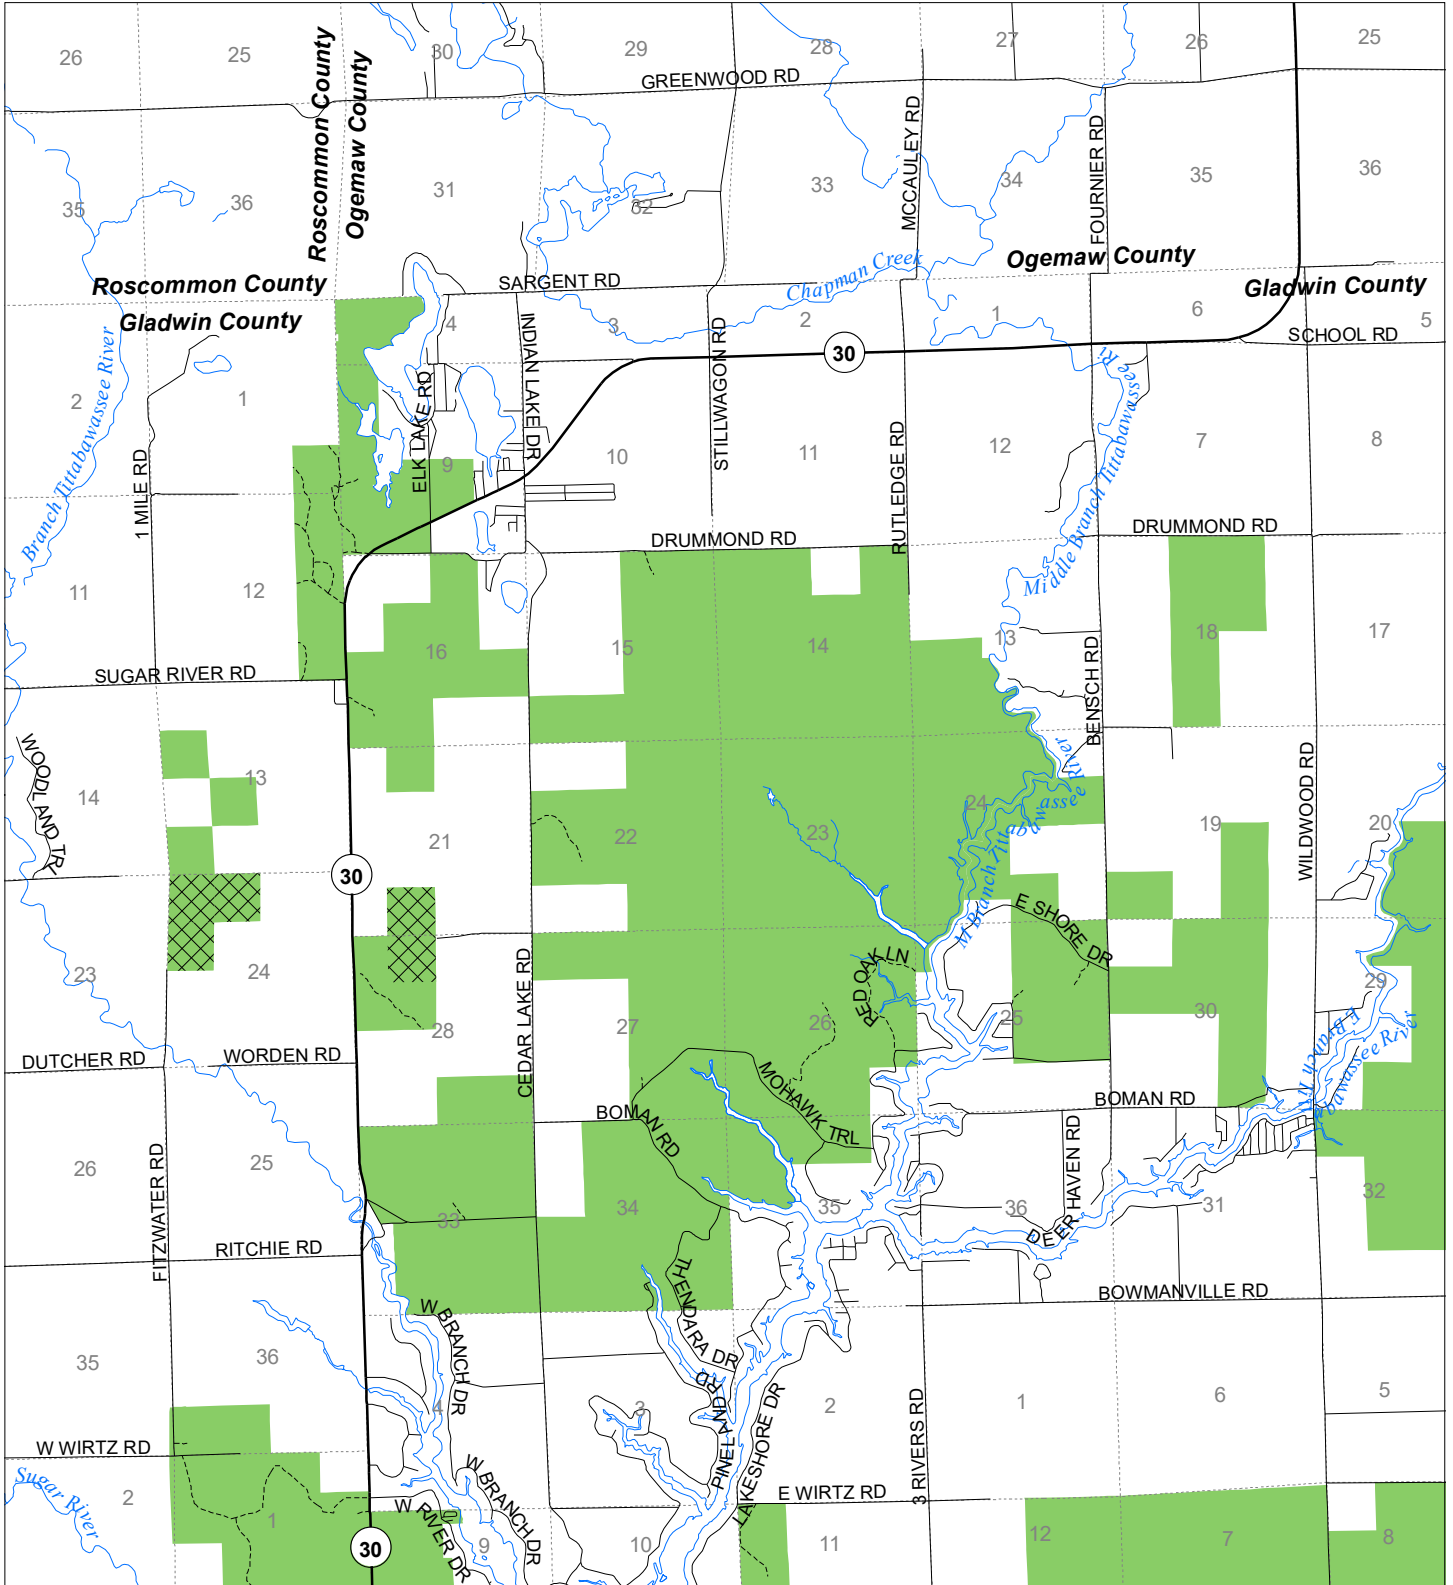

Fuelwood Collection
 Gladwin County
T20N,R01E

- State land open to fuelwood collection
- State land closed to fuelwood collection

Effective: April 1, 2020