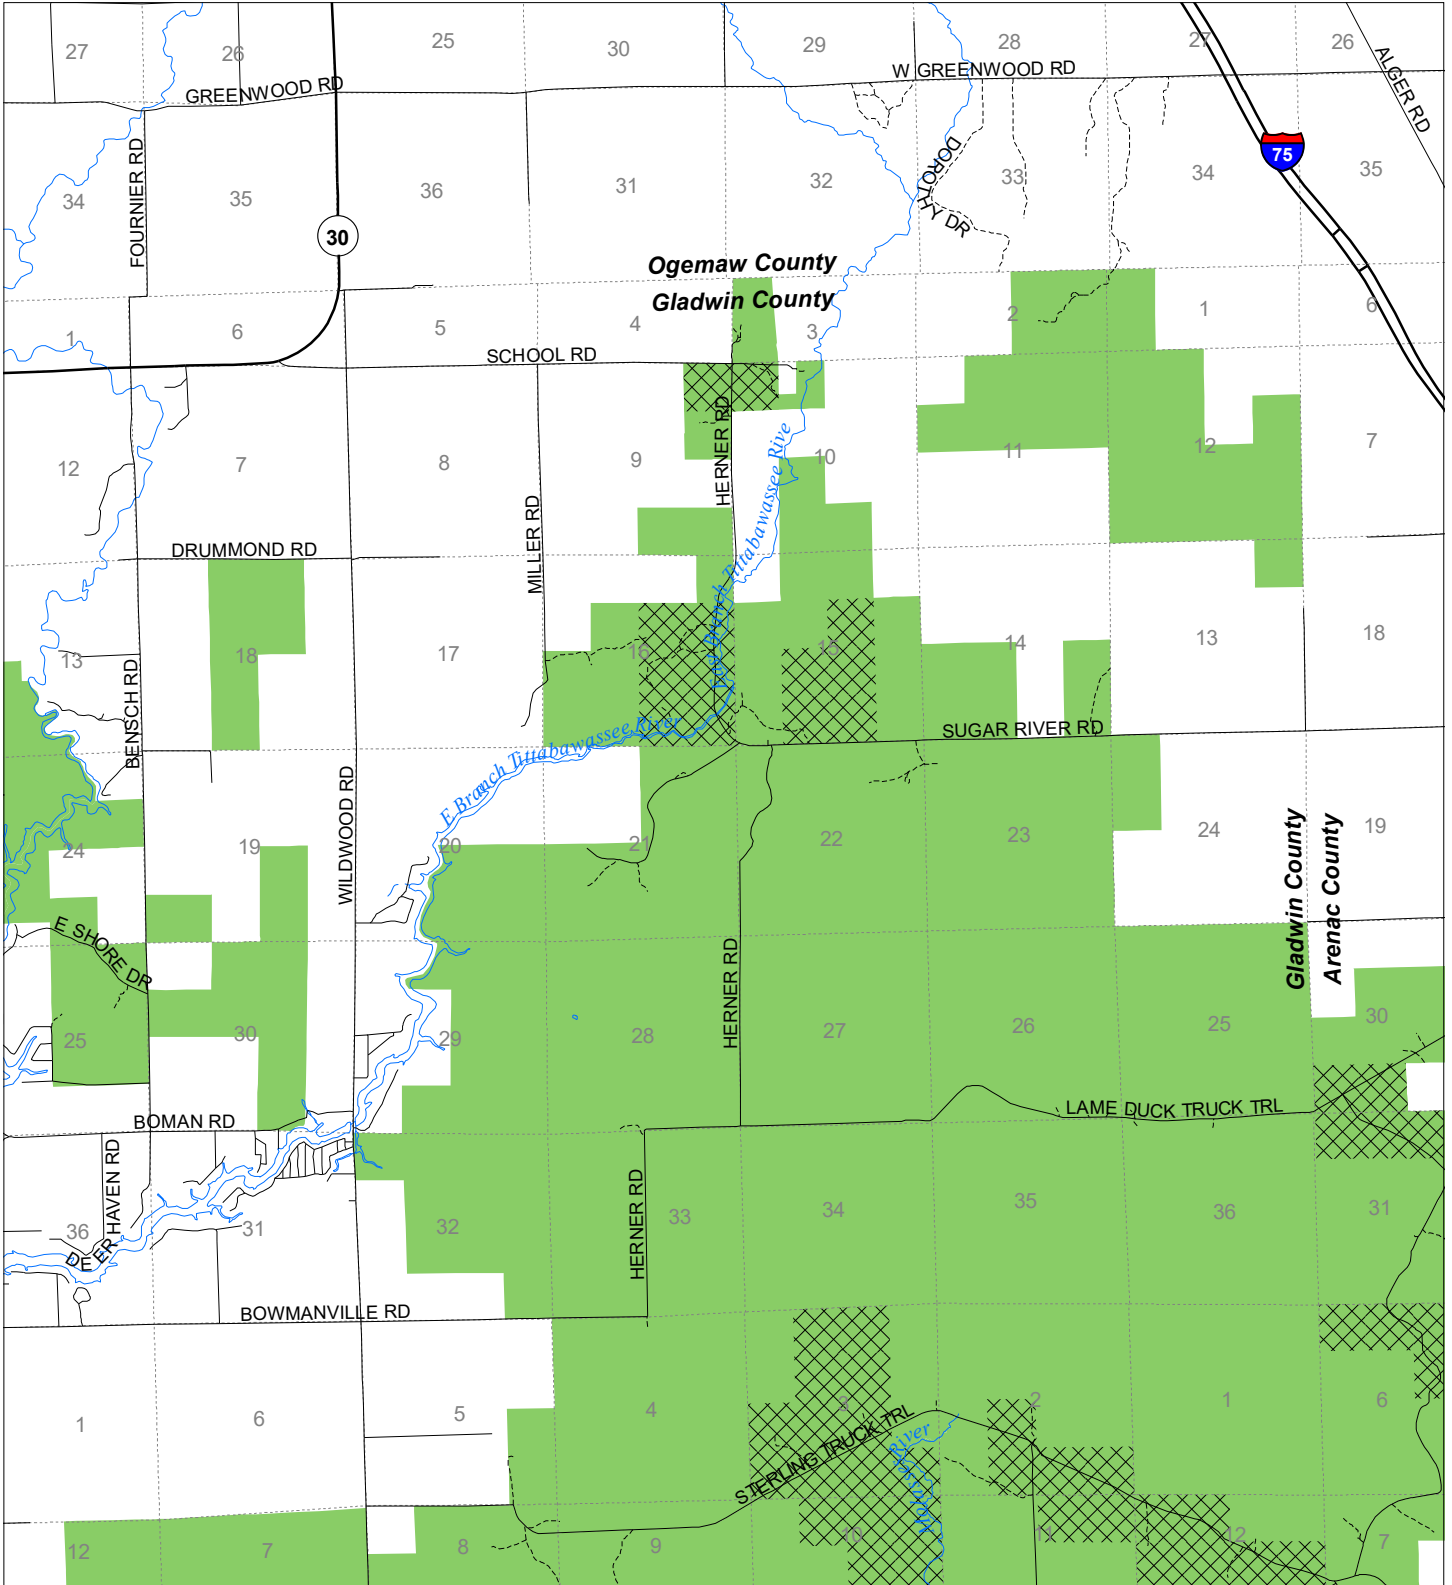

Fuelwood Collection  
 Gladwin County  
**T20N,R02E**

- State land open to fuelwood collection
- State land closed to fuelwood collection

Effective: April 1, 2020