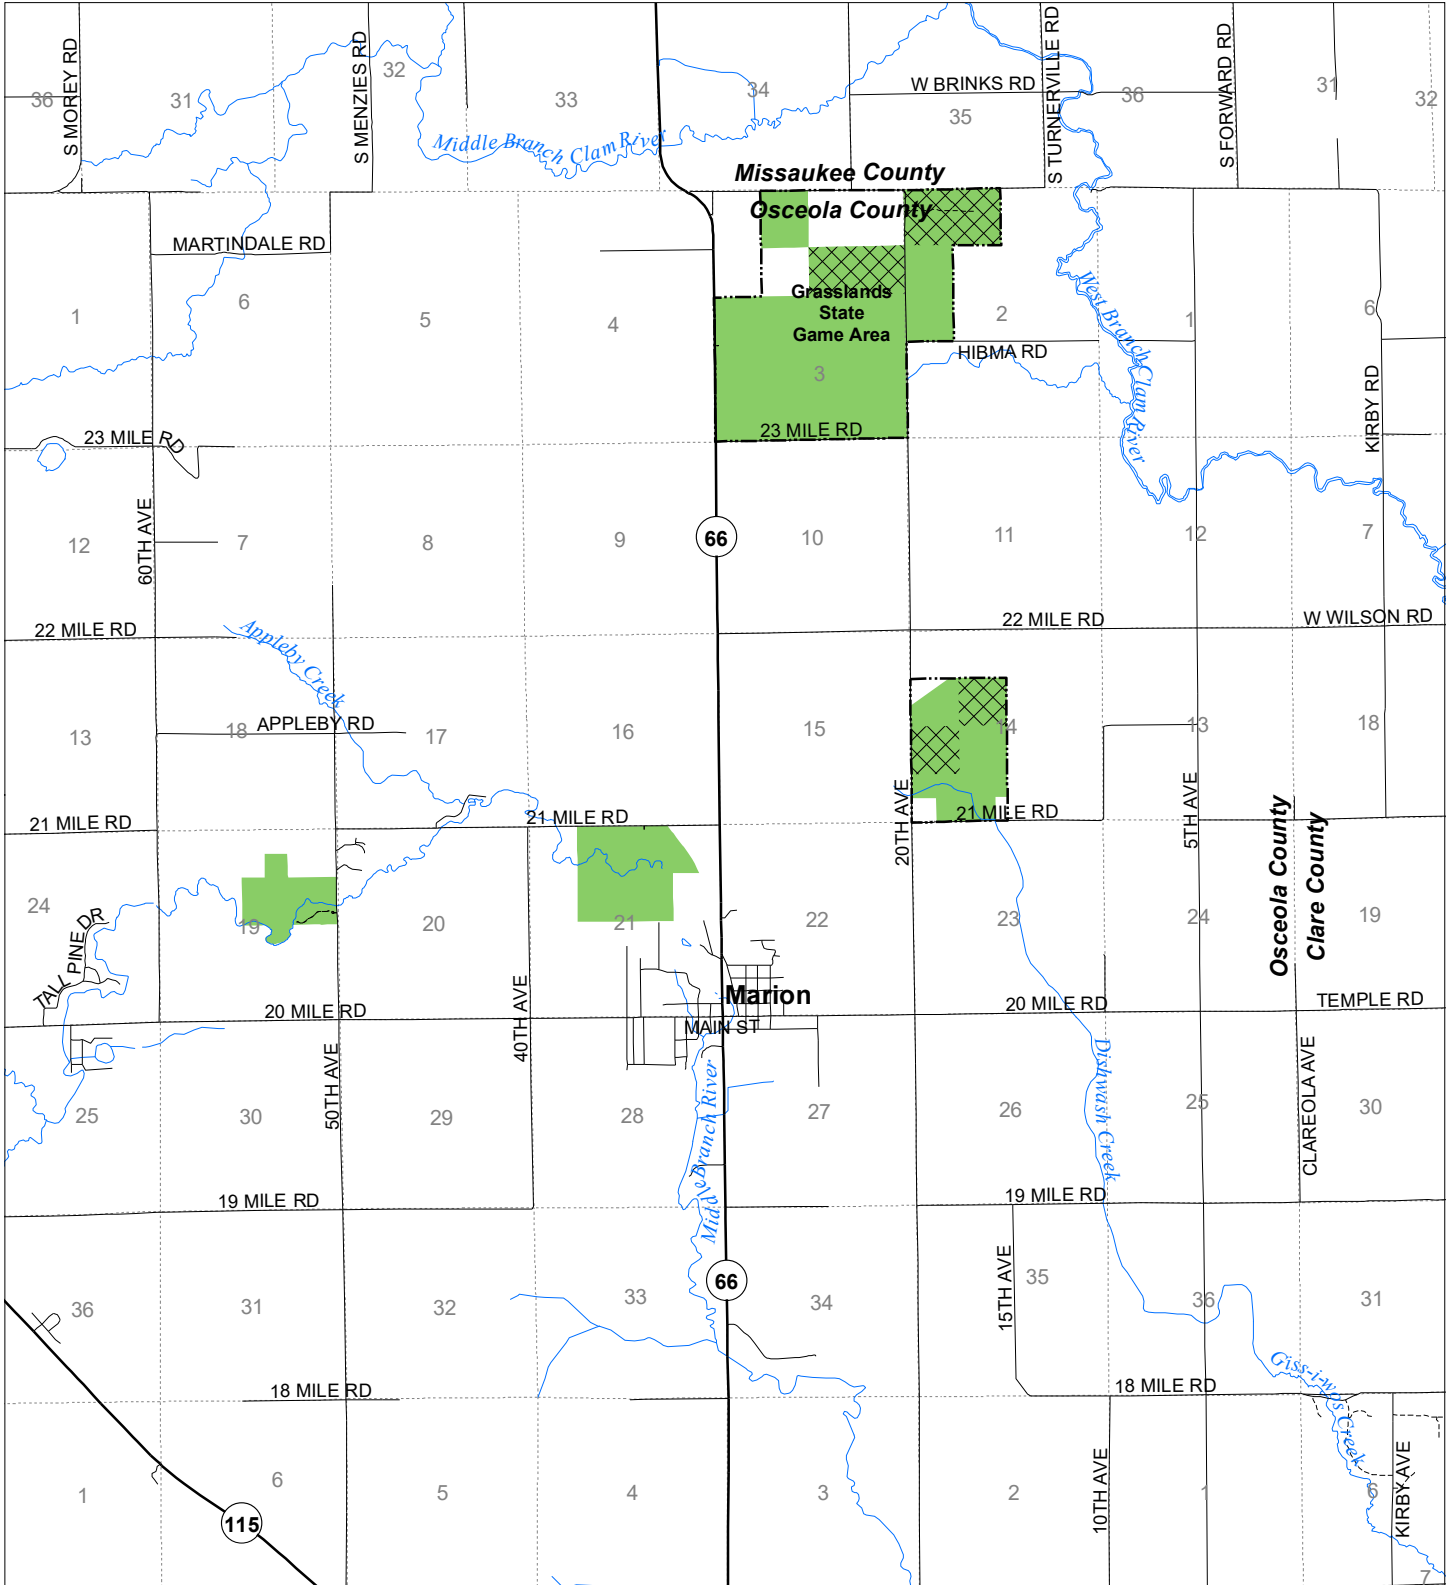

Fuelwood Collection Osceola County T20N,R07W

- State land open to fuelwood collection
- State land closed to fuelwood collection

Effective: April 1, 2020