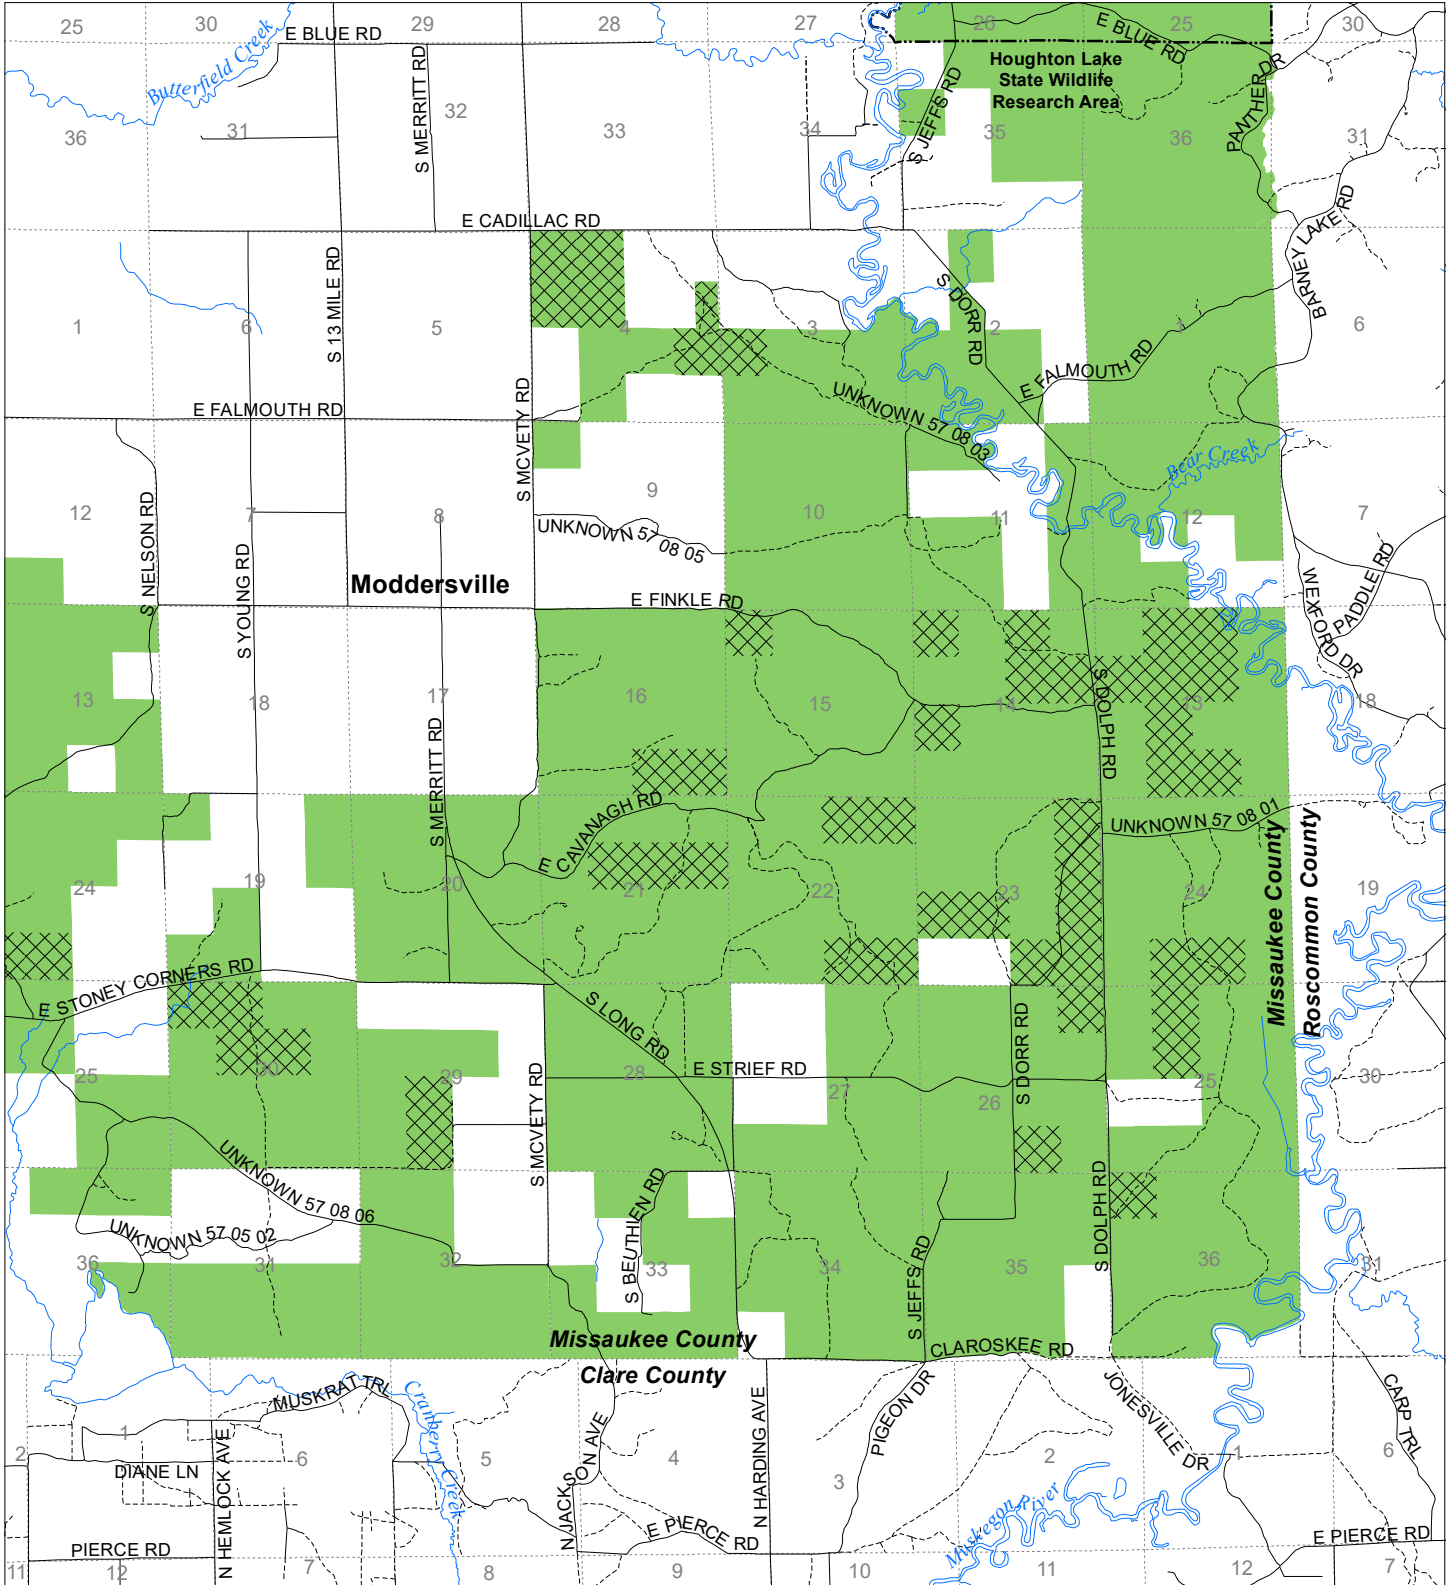

Fuelwood Collection Missaukee County T21N,R05W

- State land open to fuelwood collection
- State land closed to fuelwood collection

Effective: April 1, 2020