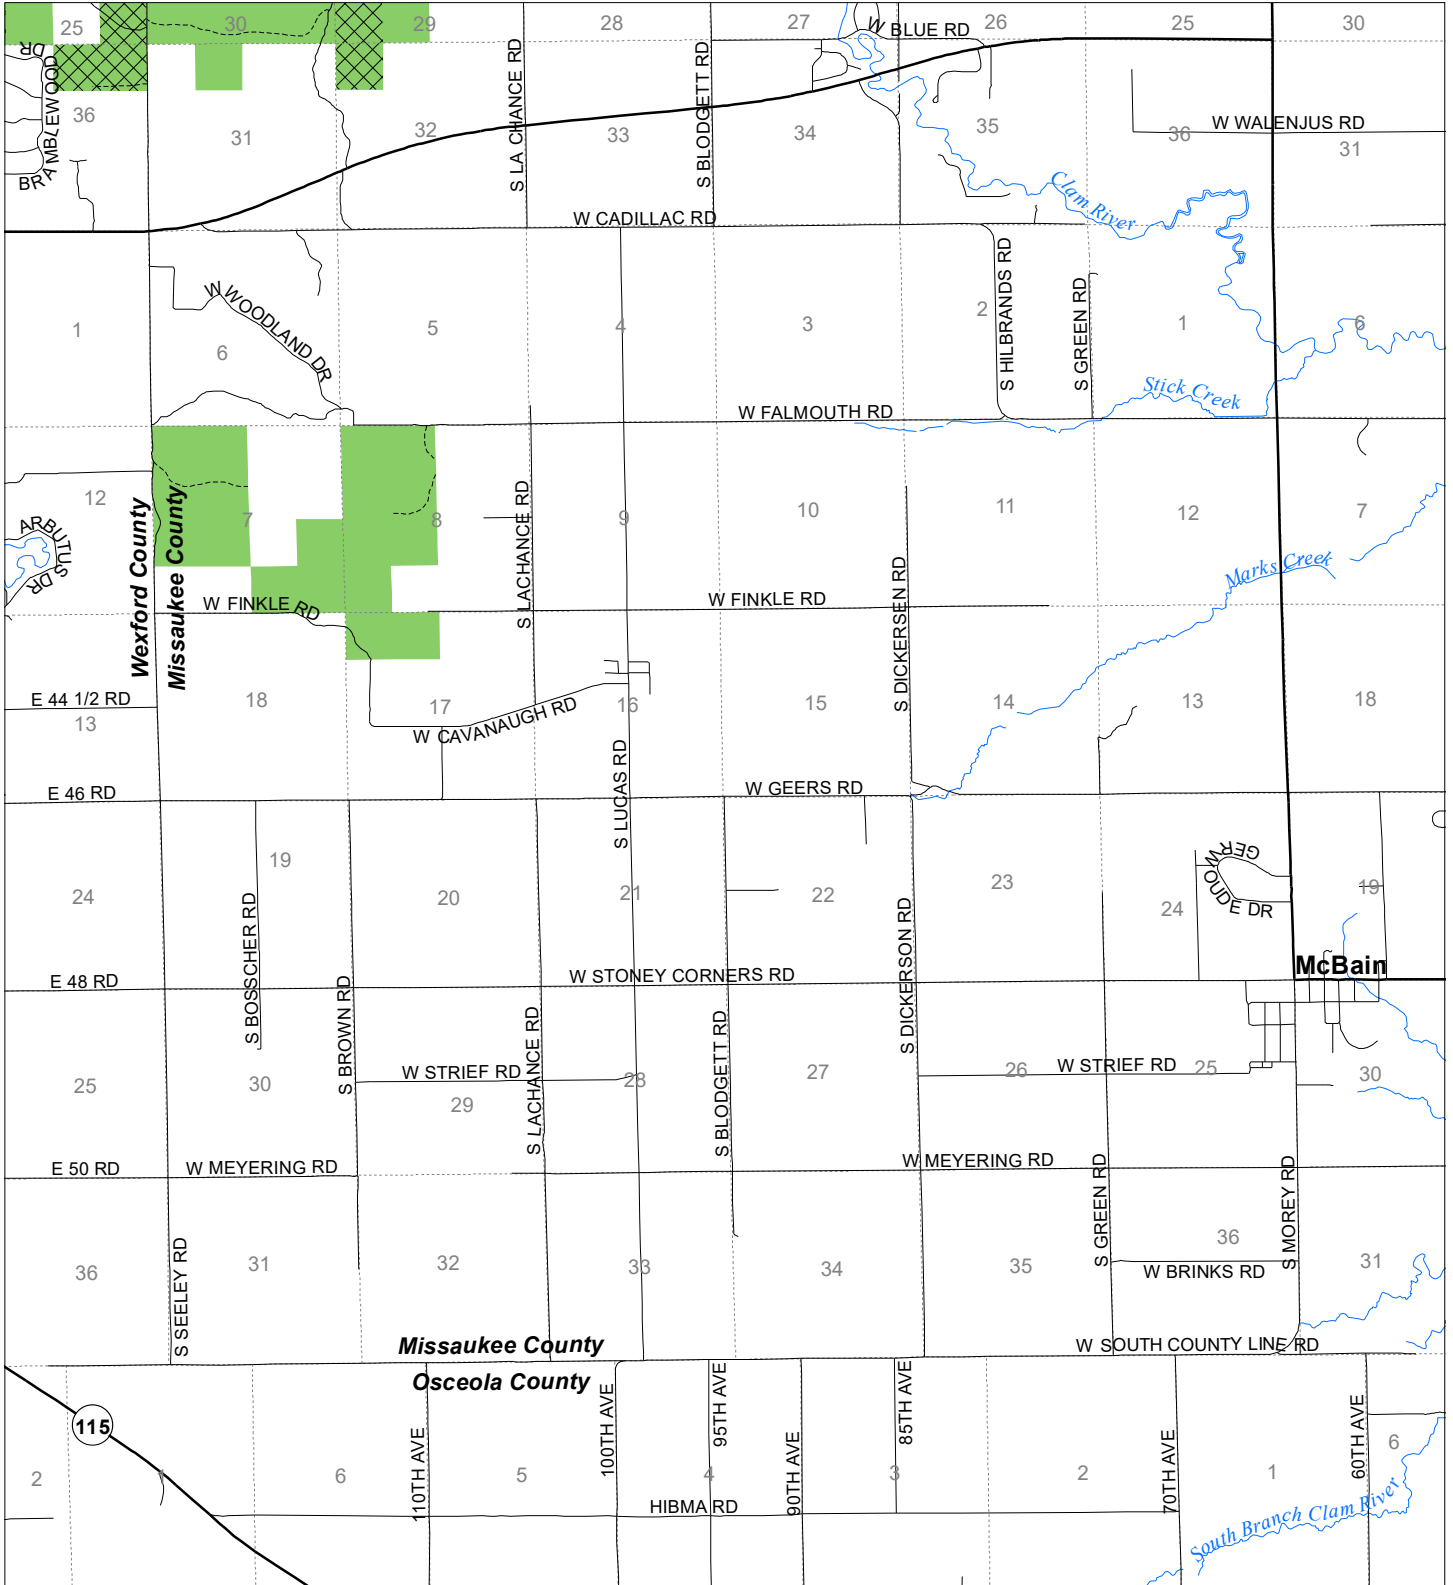

# Fuelwood Collection Missaukee County T21N,R08W

- State land open to fuelwood collection
- State land closed to fuelwood collection

Effective: April 1, 2020