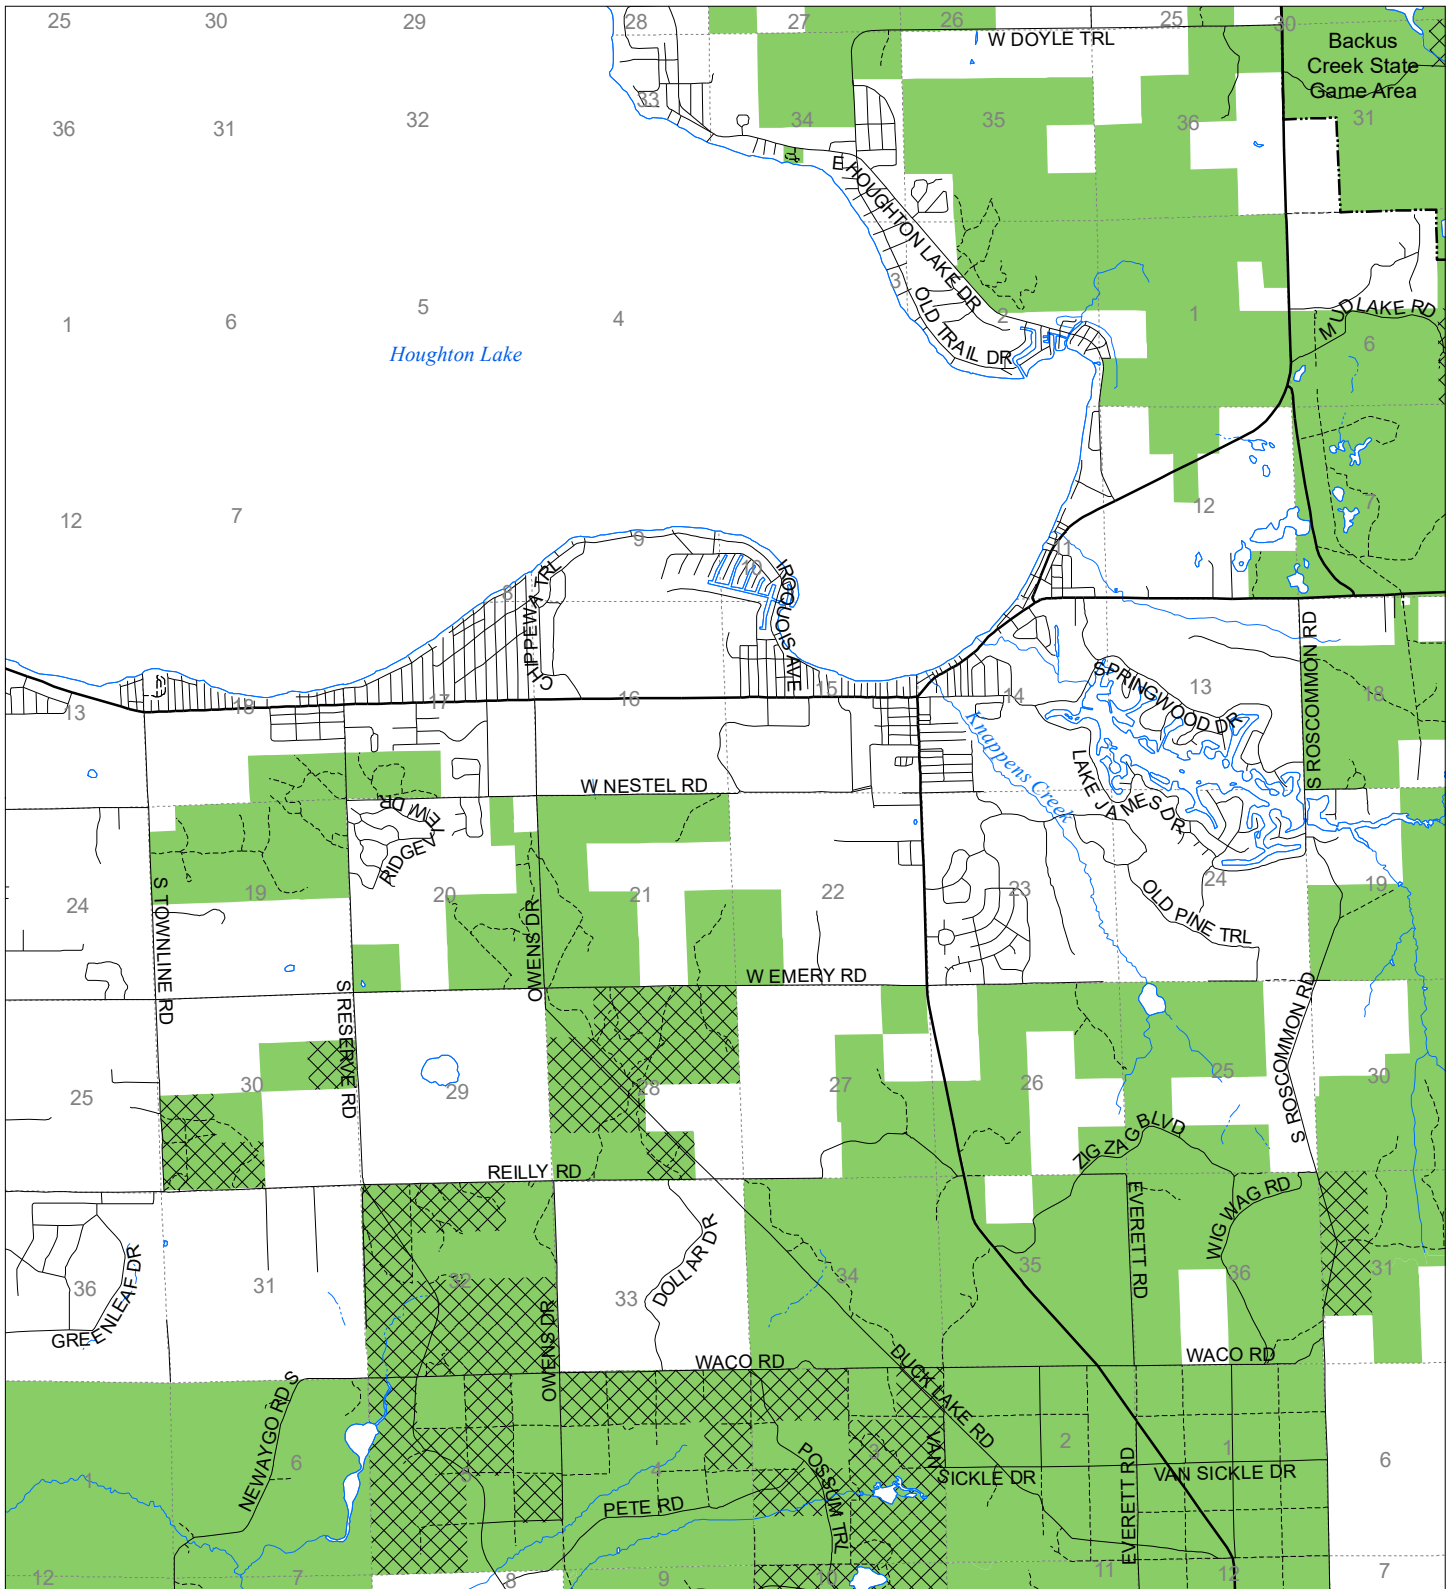

Fuelwood Collection  
Roscommon County  
**T22N,R03W**

- State land open to fuelwood collection
- State land closed to fuelwood collection

Effective: April 1, 2020