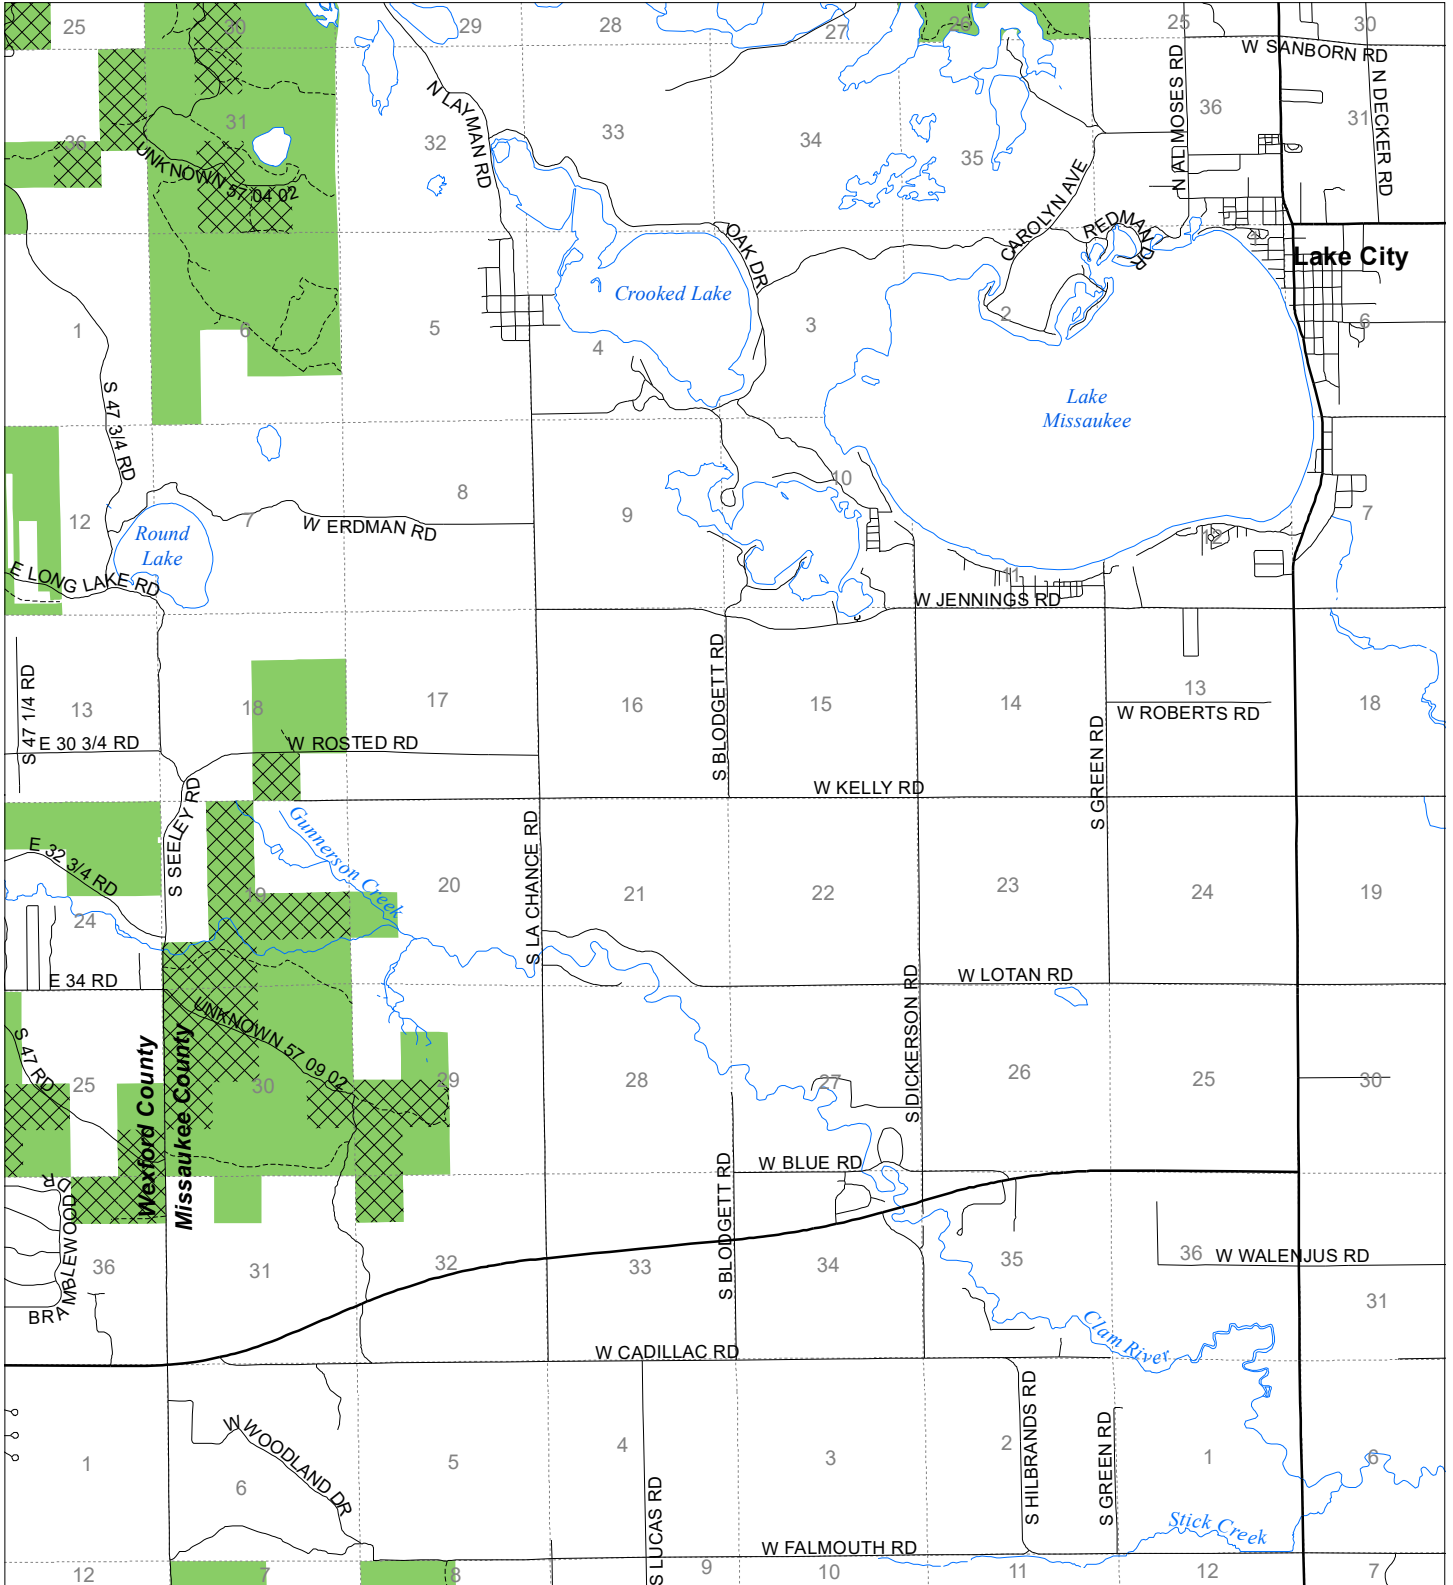

Fuelwood Collection Missaukee County T22N,R08W

- State land open to fuelwood collection
- State land closed to fuelwood collection

Effective: April 1, 2020