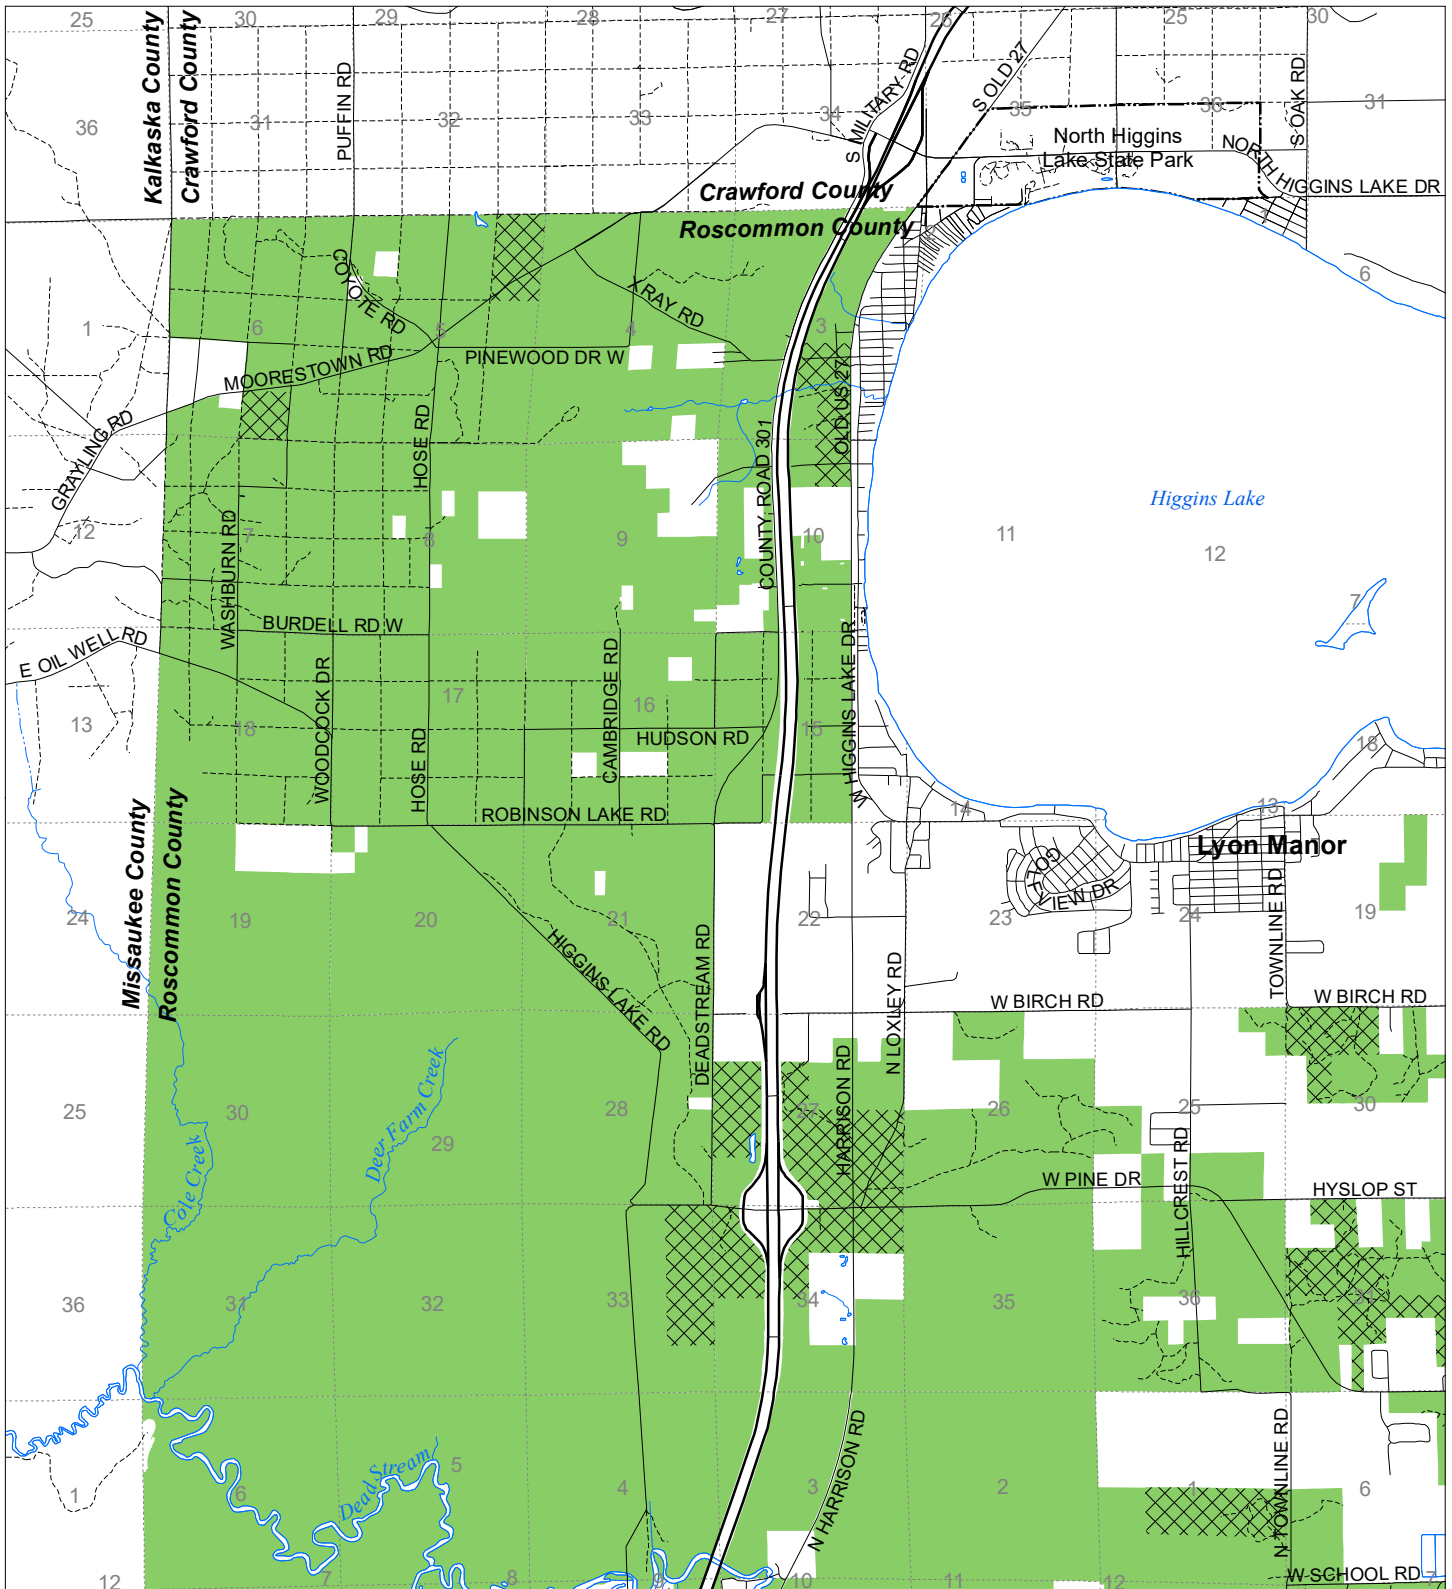

Fuelwood Collection  
Roscommon County  
**T24N,R04W**

- State land open to fuelwood collection
- State land closed to fuelwood collection

Effective: April 1, 2020