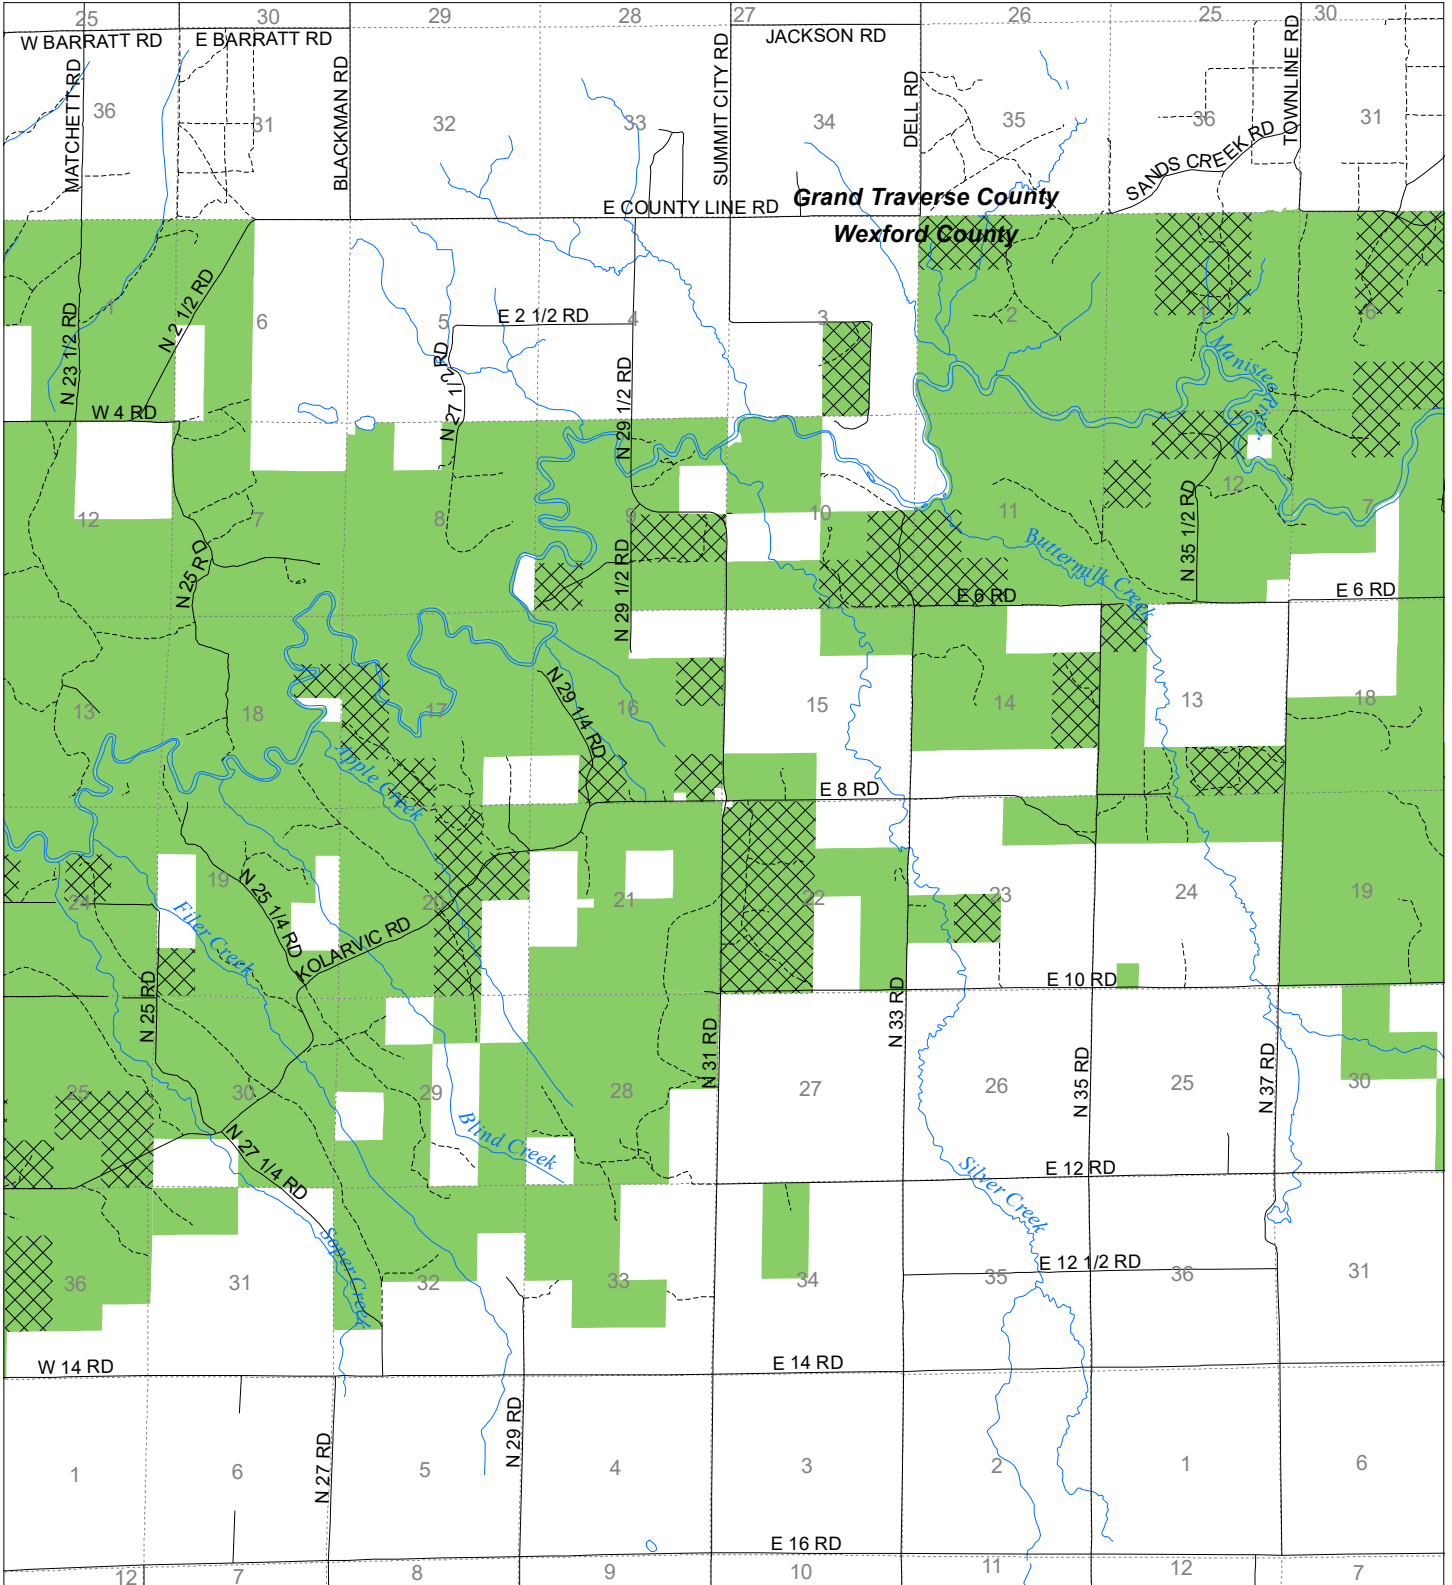

Fuelwood Collection Wexford County T24N,R10W

- State land open to fuelwood collection
- State land closed to fuelwood collection

Effective: April 1, 2020