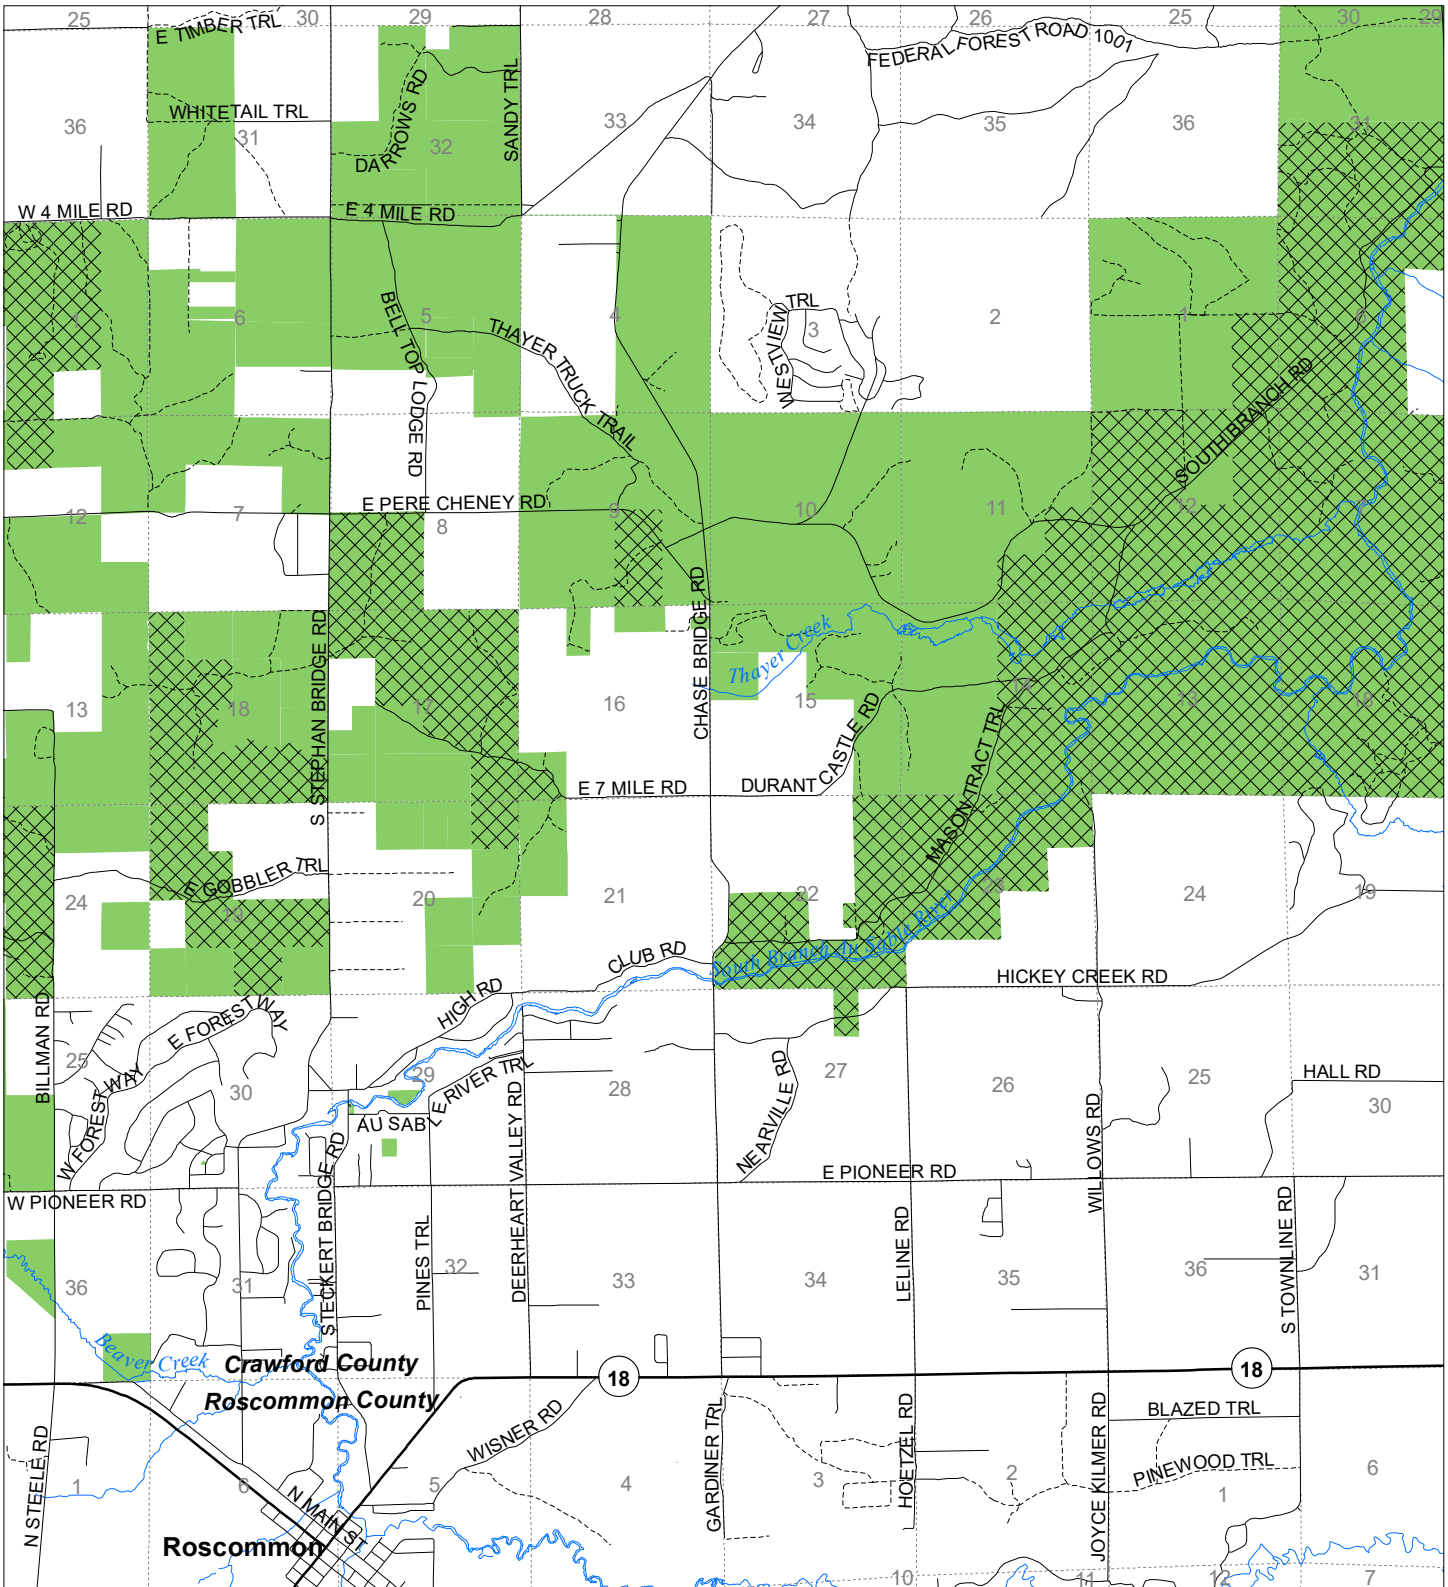

# Fuelwood Collection Crawford County T25N,R02W

- State land open to fuelwood collection
- State land closed to fuelwood collection

..... Snowmobile trail

Effective: April 1, 2020