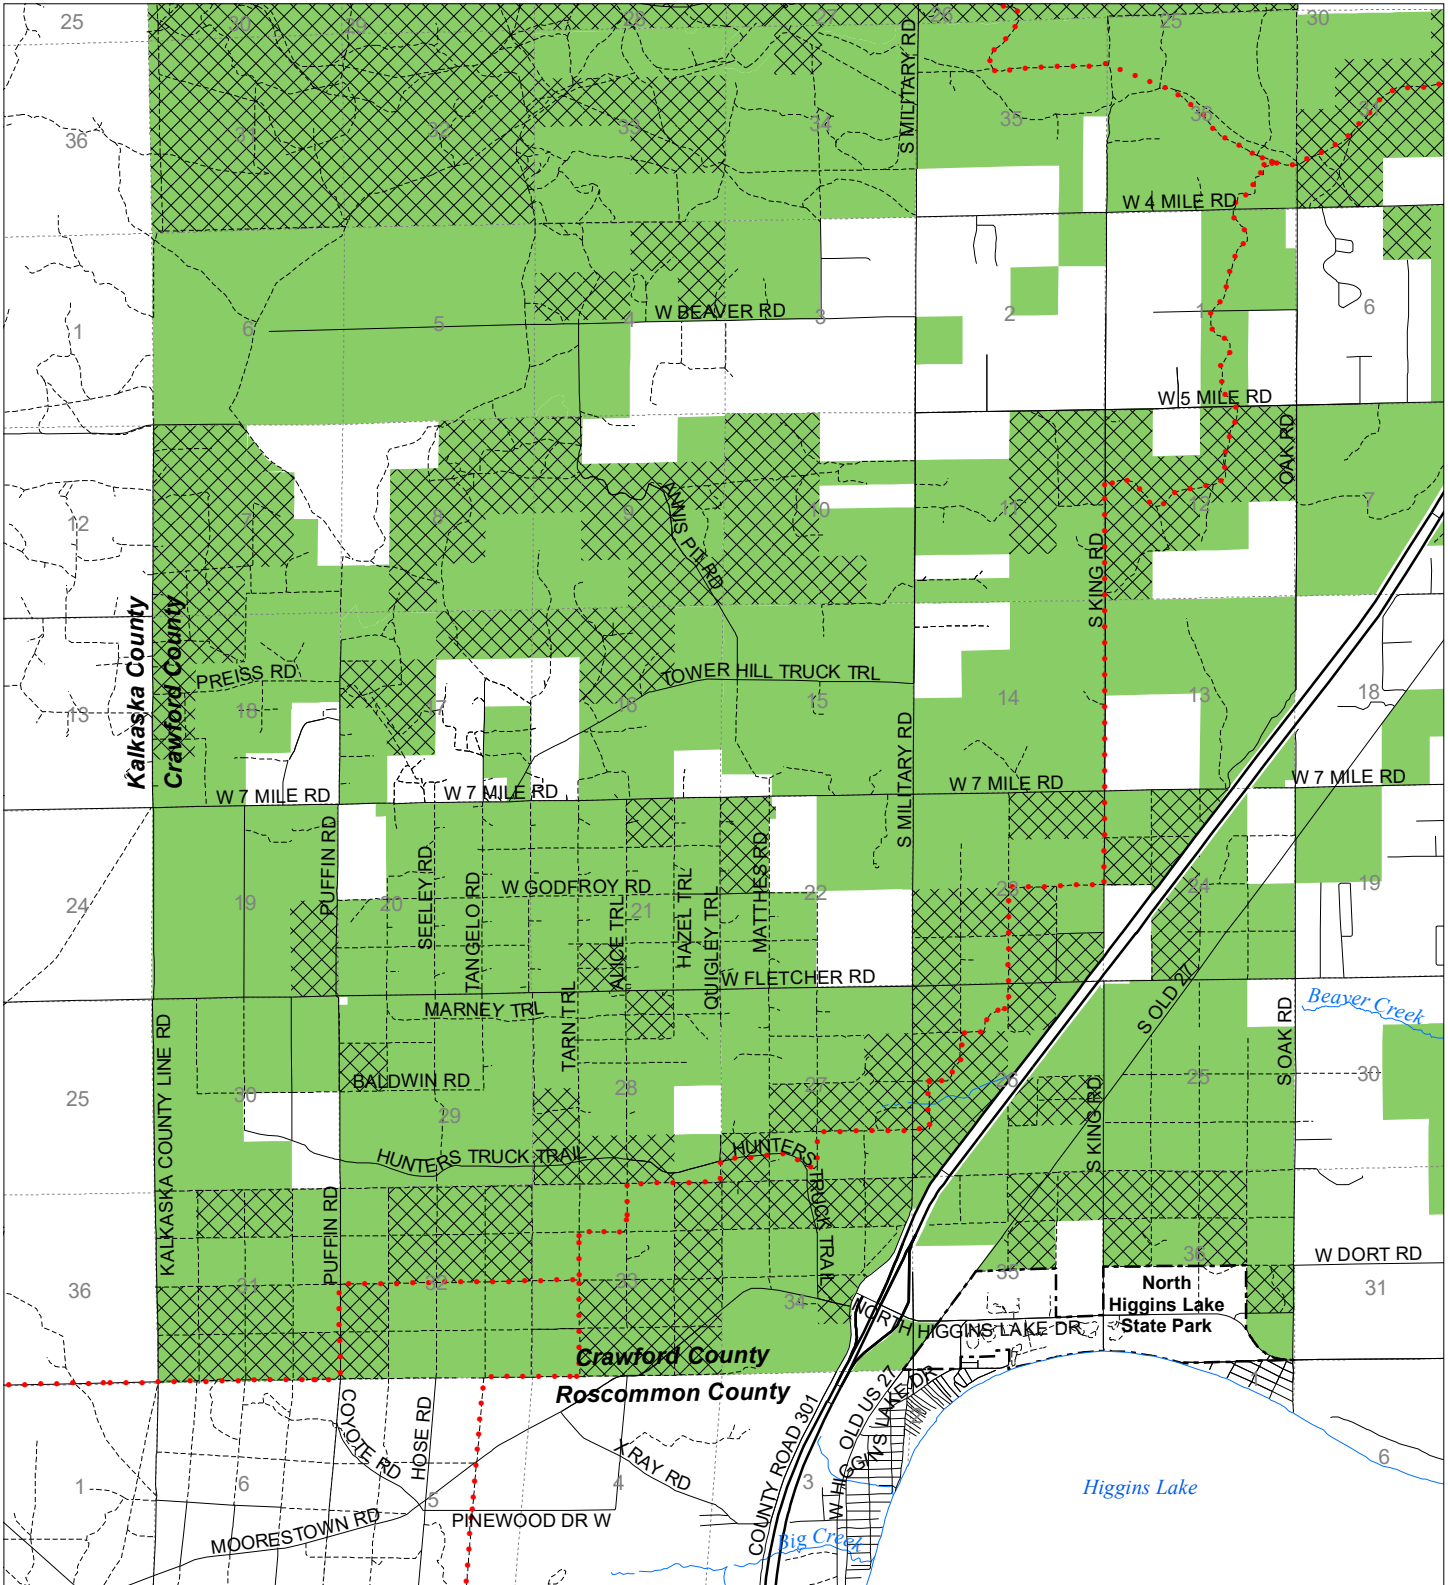

Fuelwood Collection Crawford County T25N,R04W

- State land open to fuelwood collection
- State land closed to fuelwood collection

..... Snowmobile trail

Effective: April 1, 2020