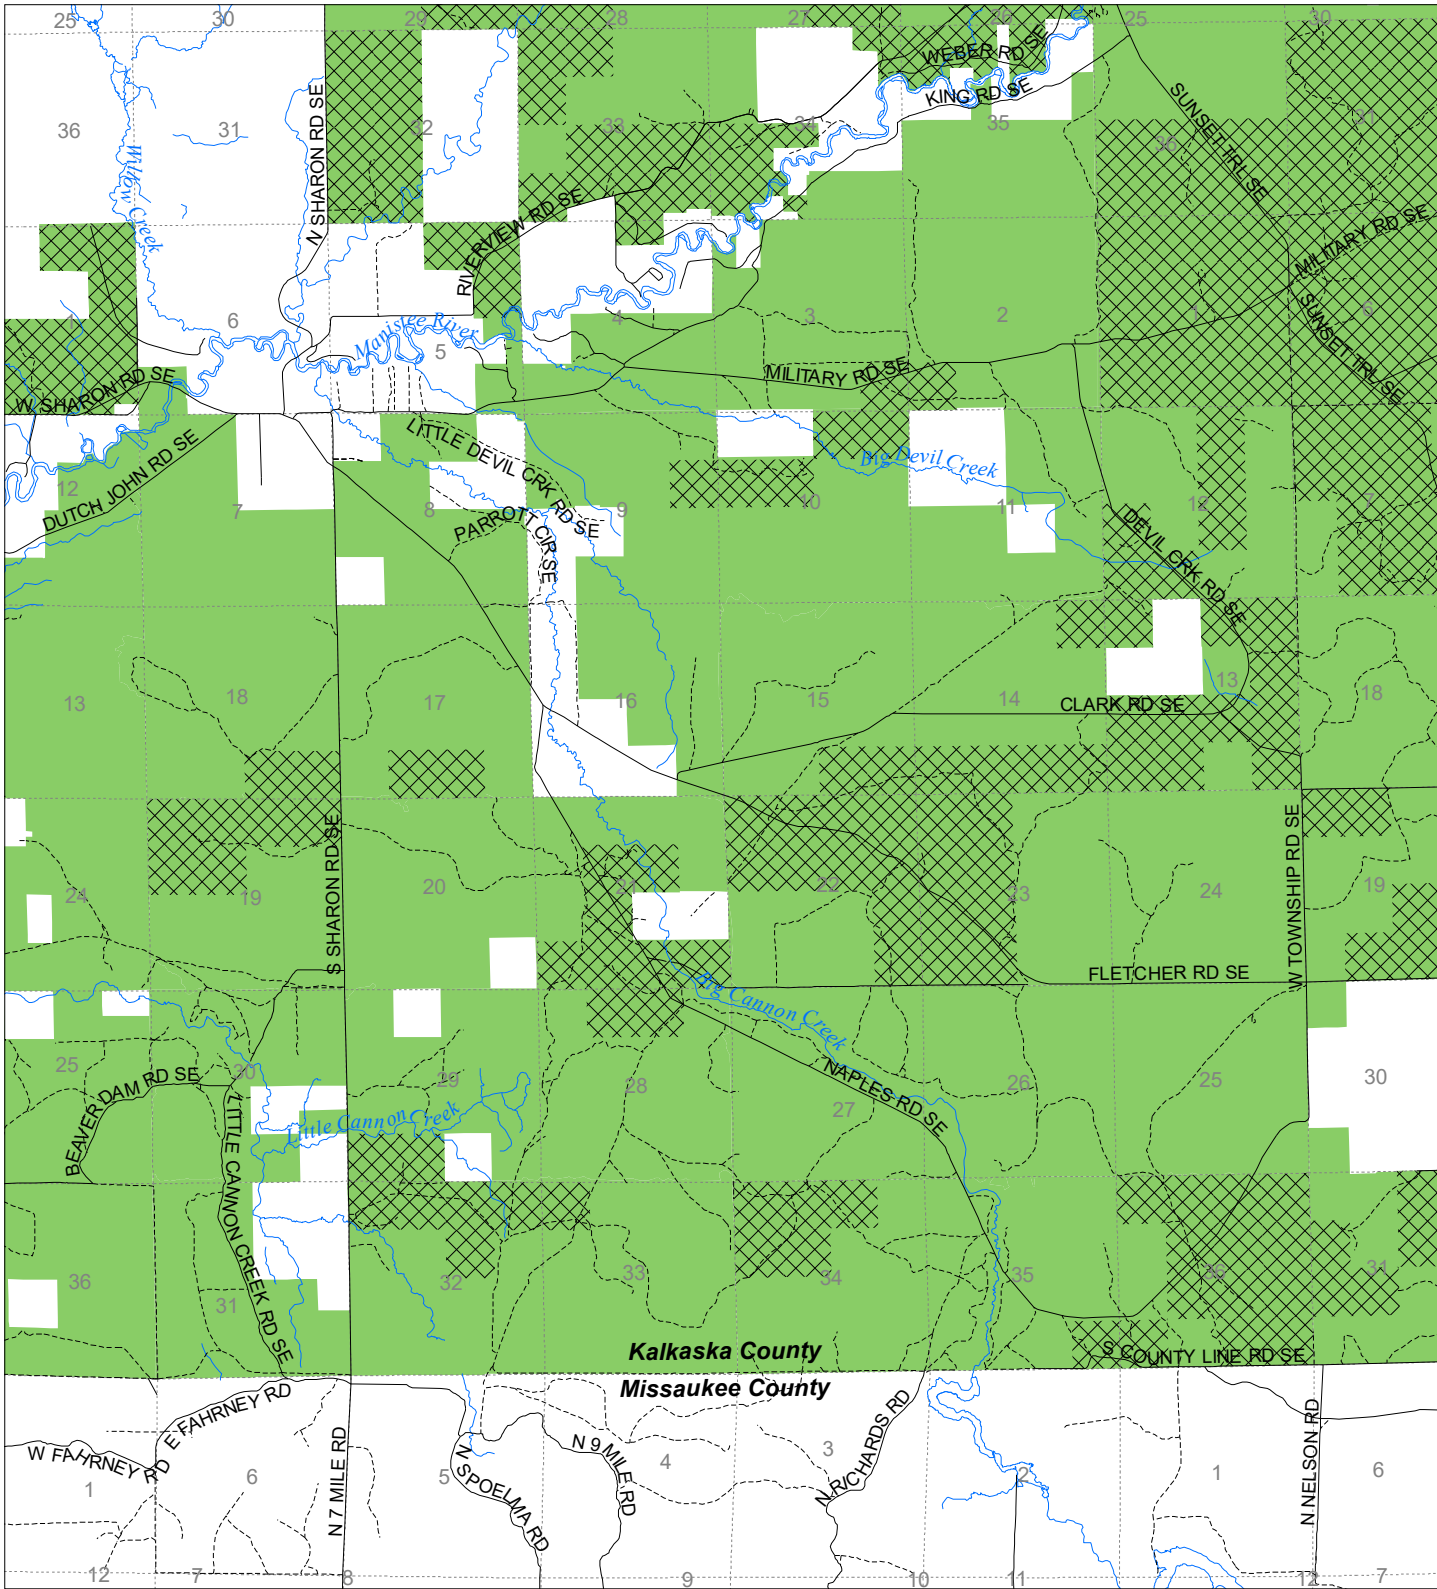

Fuelwood Collection
 Kalkaska County
T25N,R06W

- State land open to fuelwood collection
- State land closed to fuelwood collection

Effective: April 1, 2020