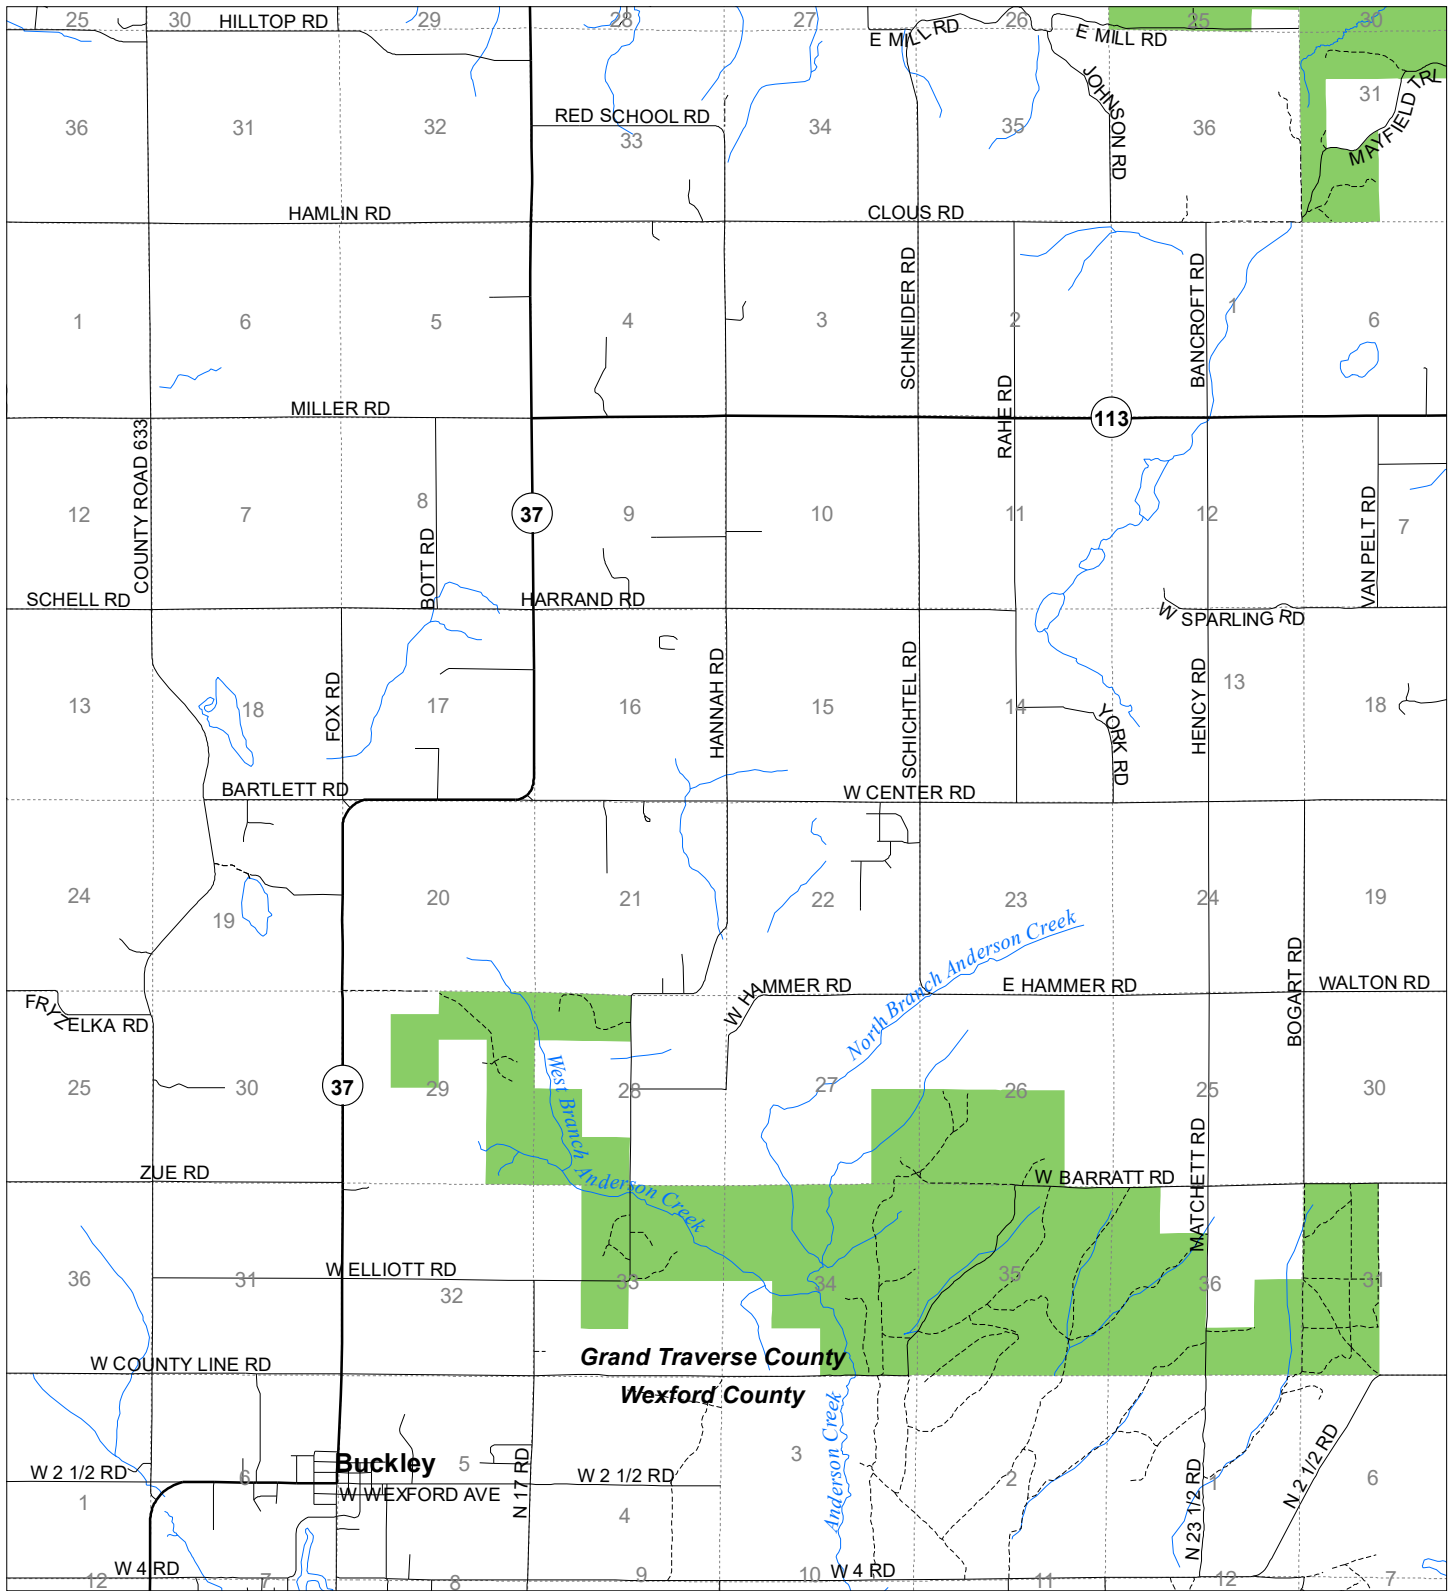

Fuelwood Collection Grand Traverse County T25N,R11W

- State land open to fuelwood collection
- State land closed to fuelwood collection

Effective: April 1, 2020

Date: 03/22/2020