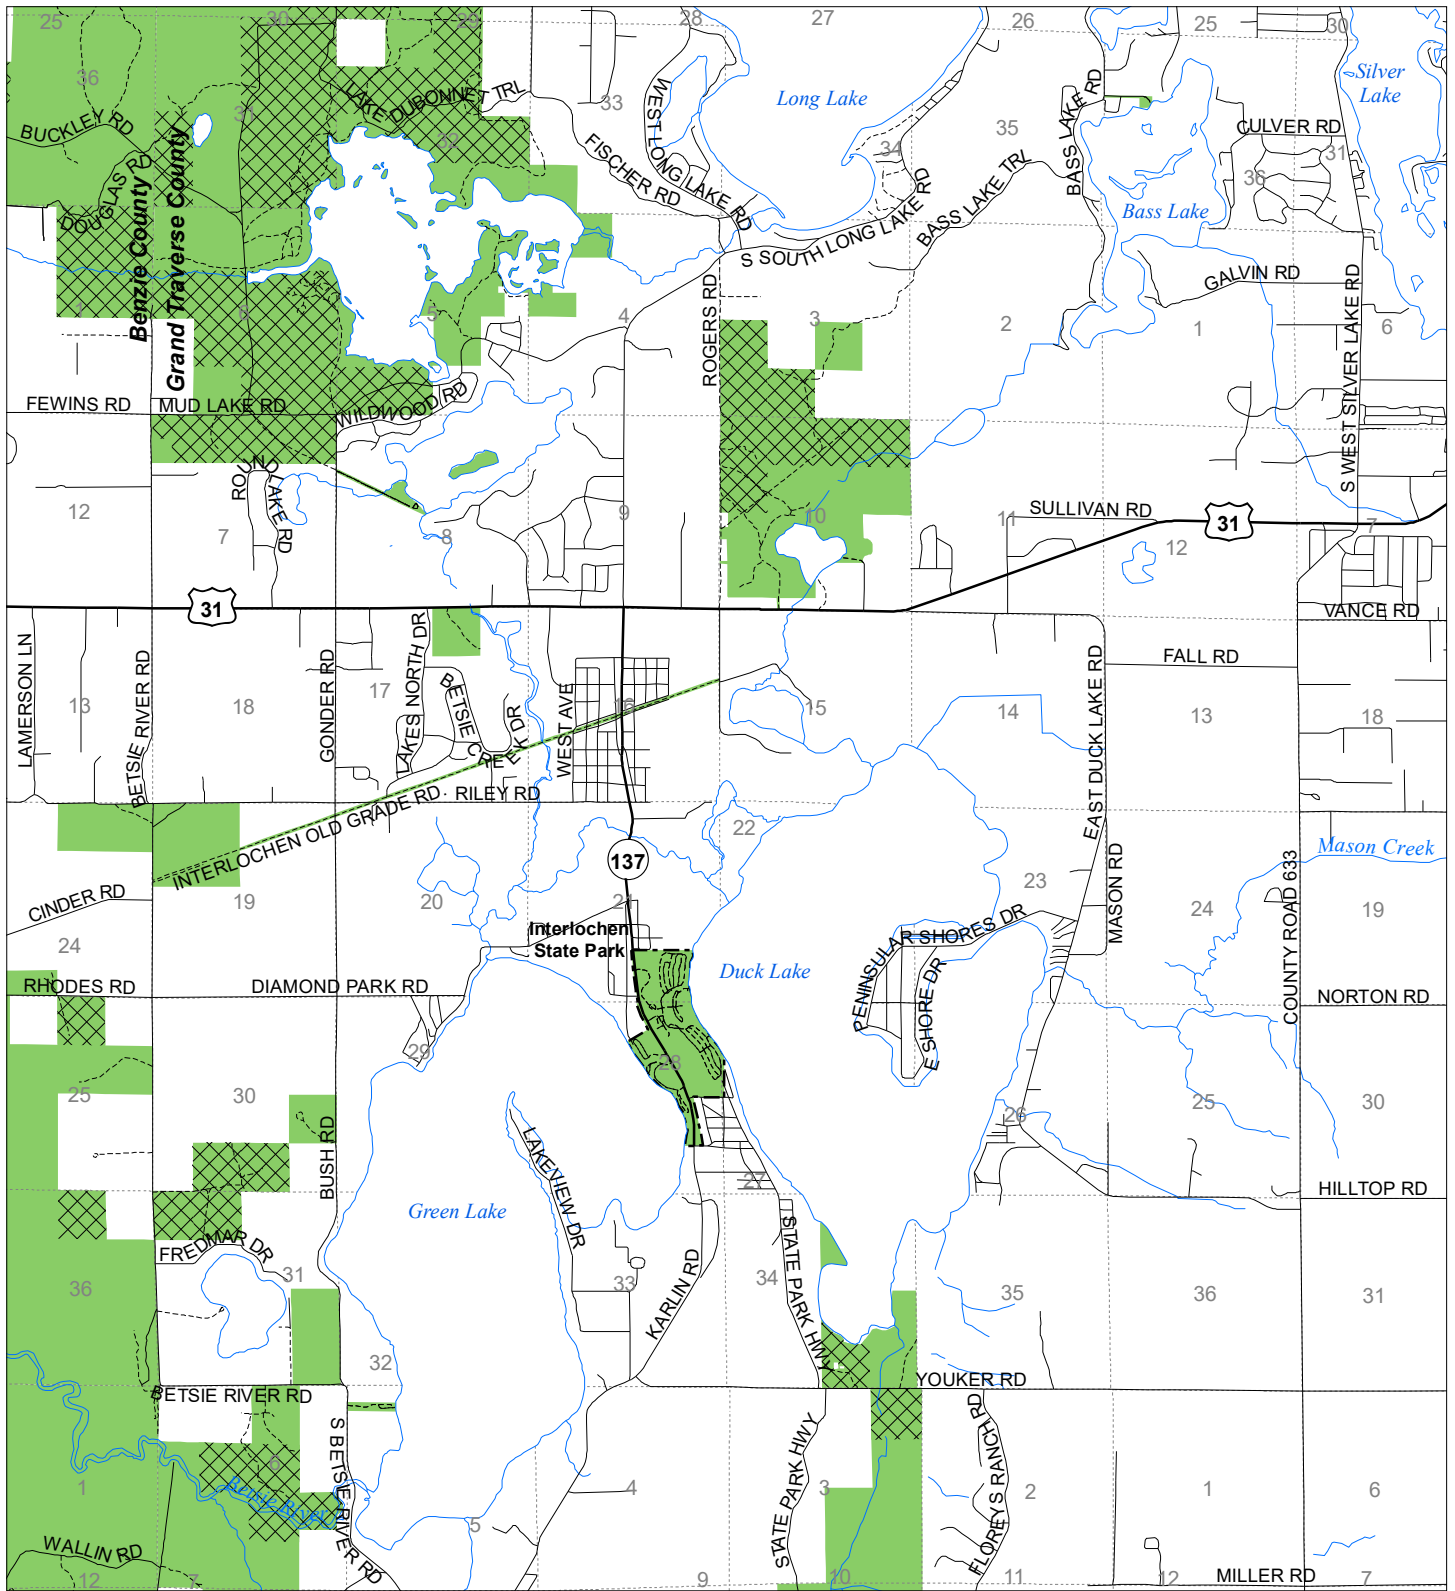

Fuelwood Collection Grand Traverse County T26N,R12W

- State land open to fuelwood collection
- State land closed to fuelwood collection

Effective: April 1, 2020