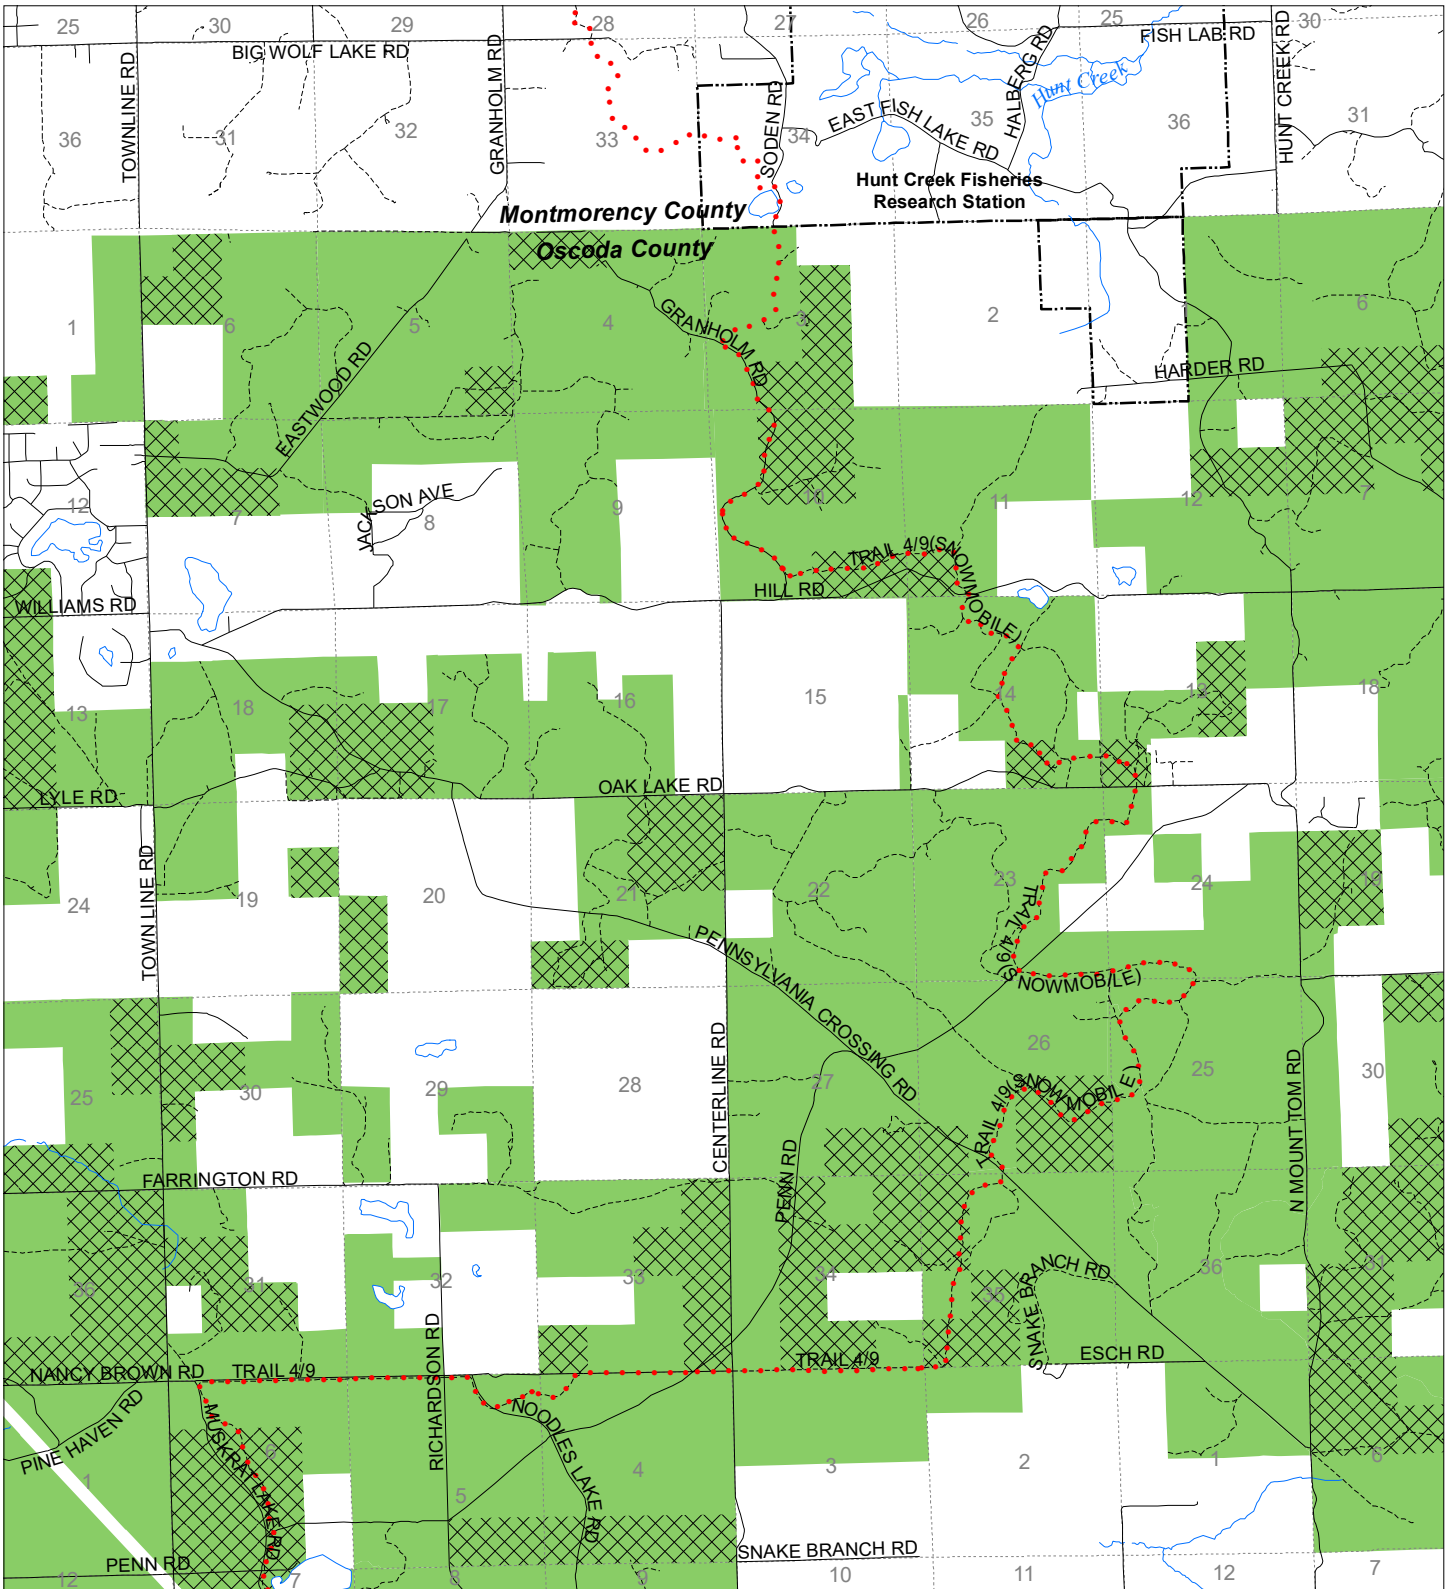

Fuelwood Collection Oscoda County T28N,R02E

- State land open to fuelwood collection
- State land closed to fuelwood collection

..... Snowmobile trail

Effective: April 1, 2020