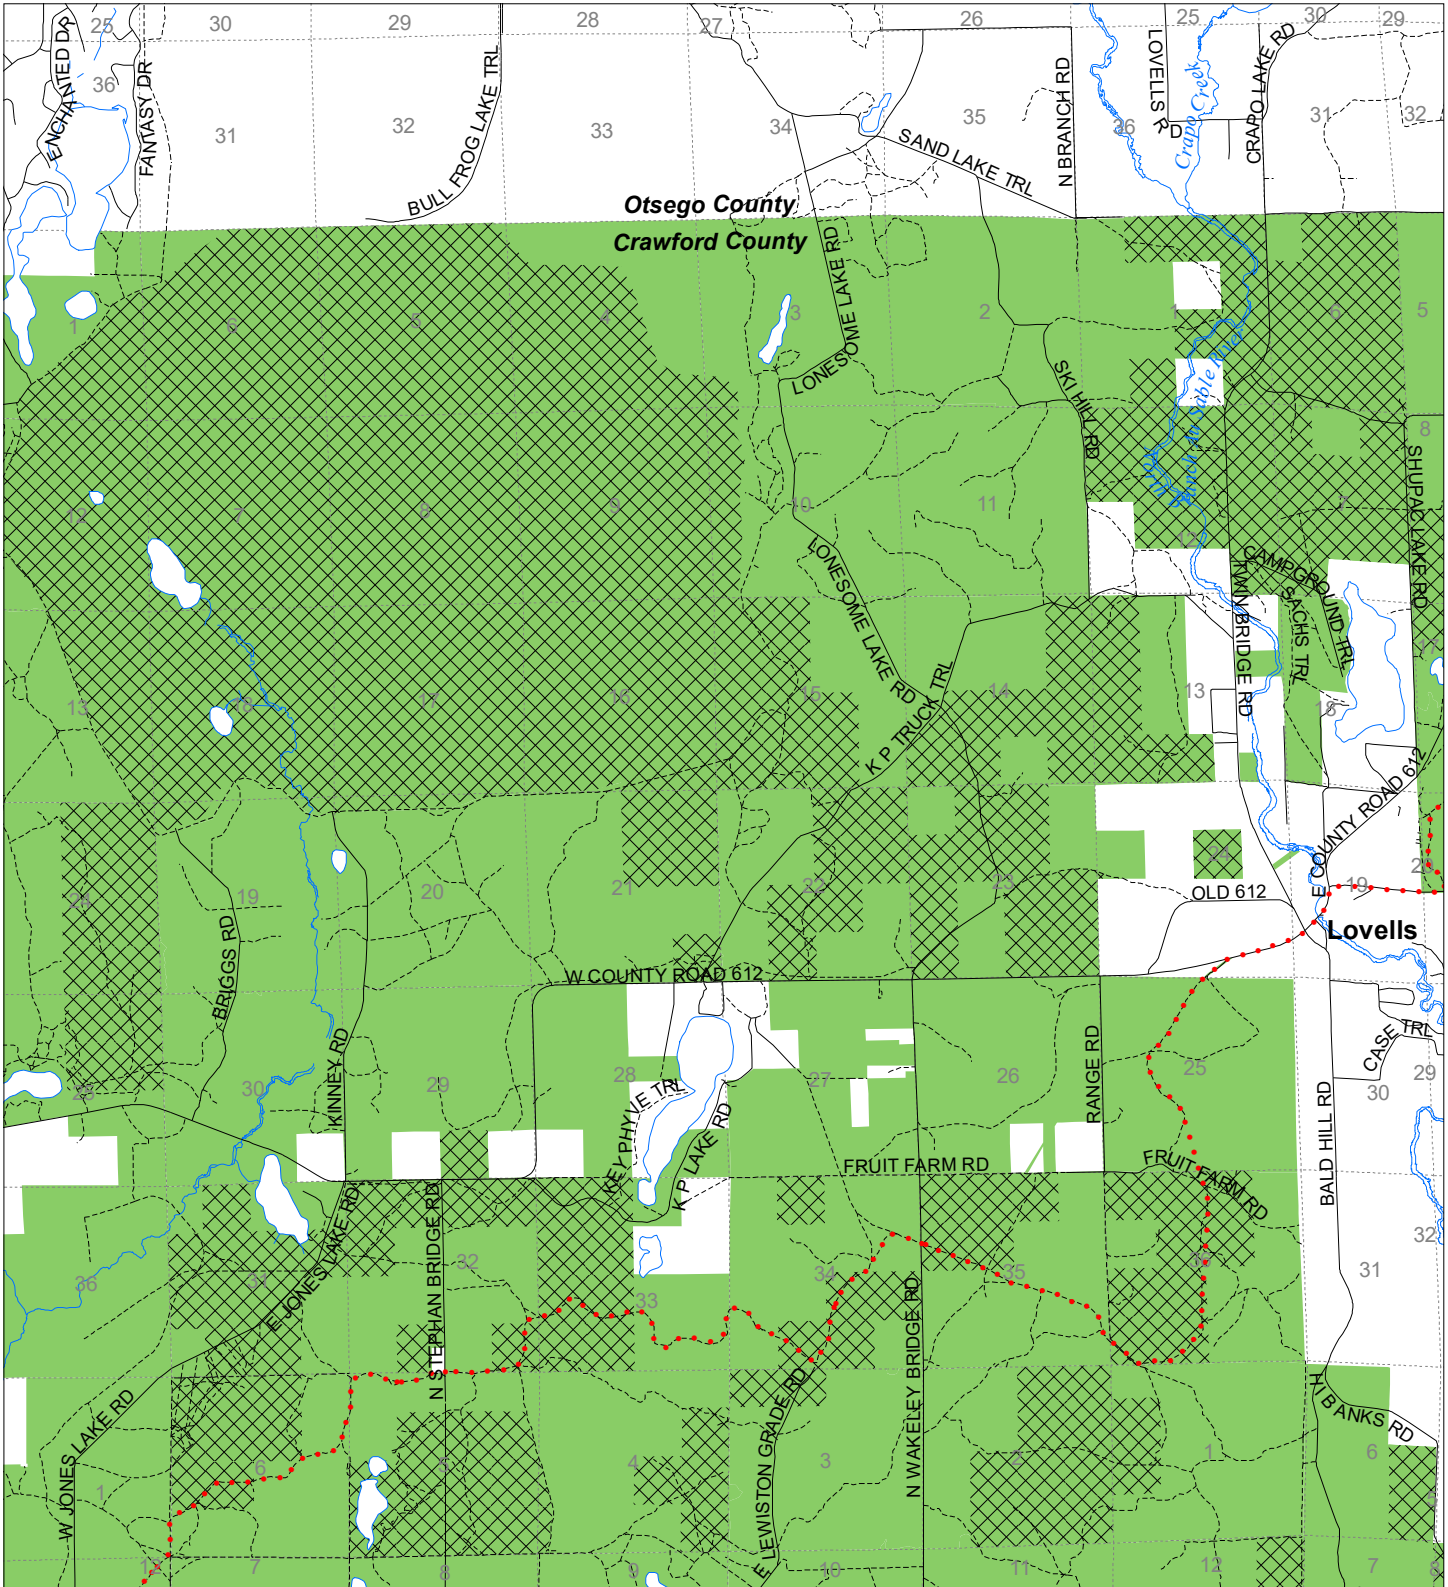

Fuelwood Collection Crawford County T28N,R02W

- State land open to fuelwood collection
- State land closed to fuelwood collection

..... Snowmobile trail

Effective: April 1, 2020