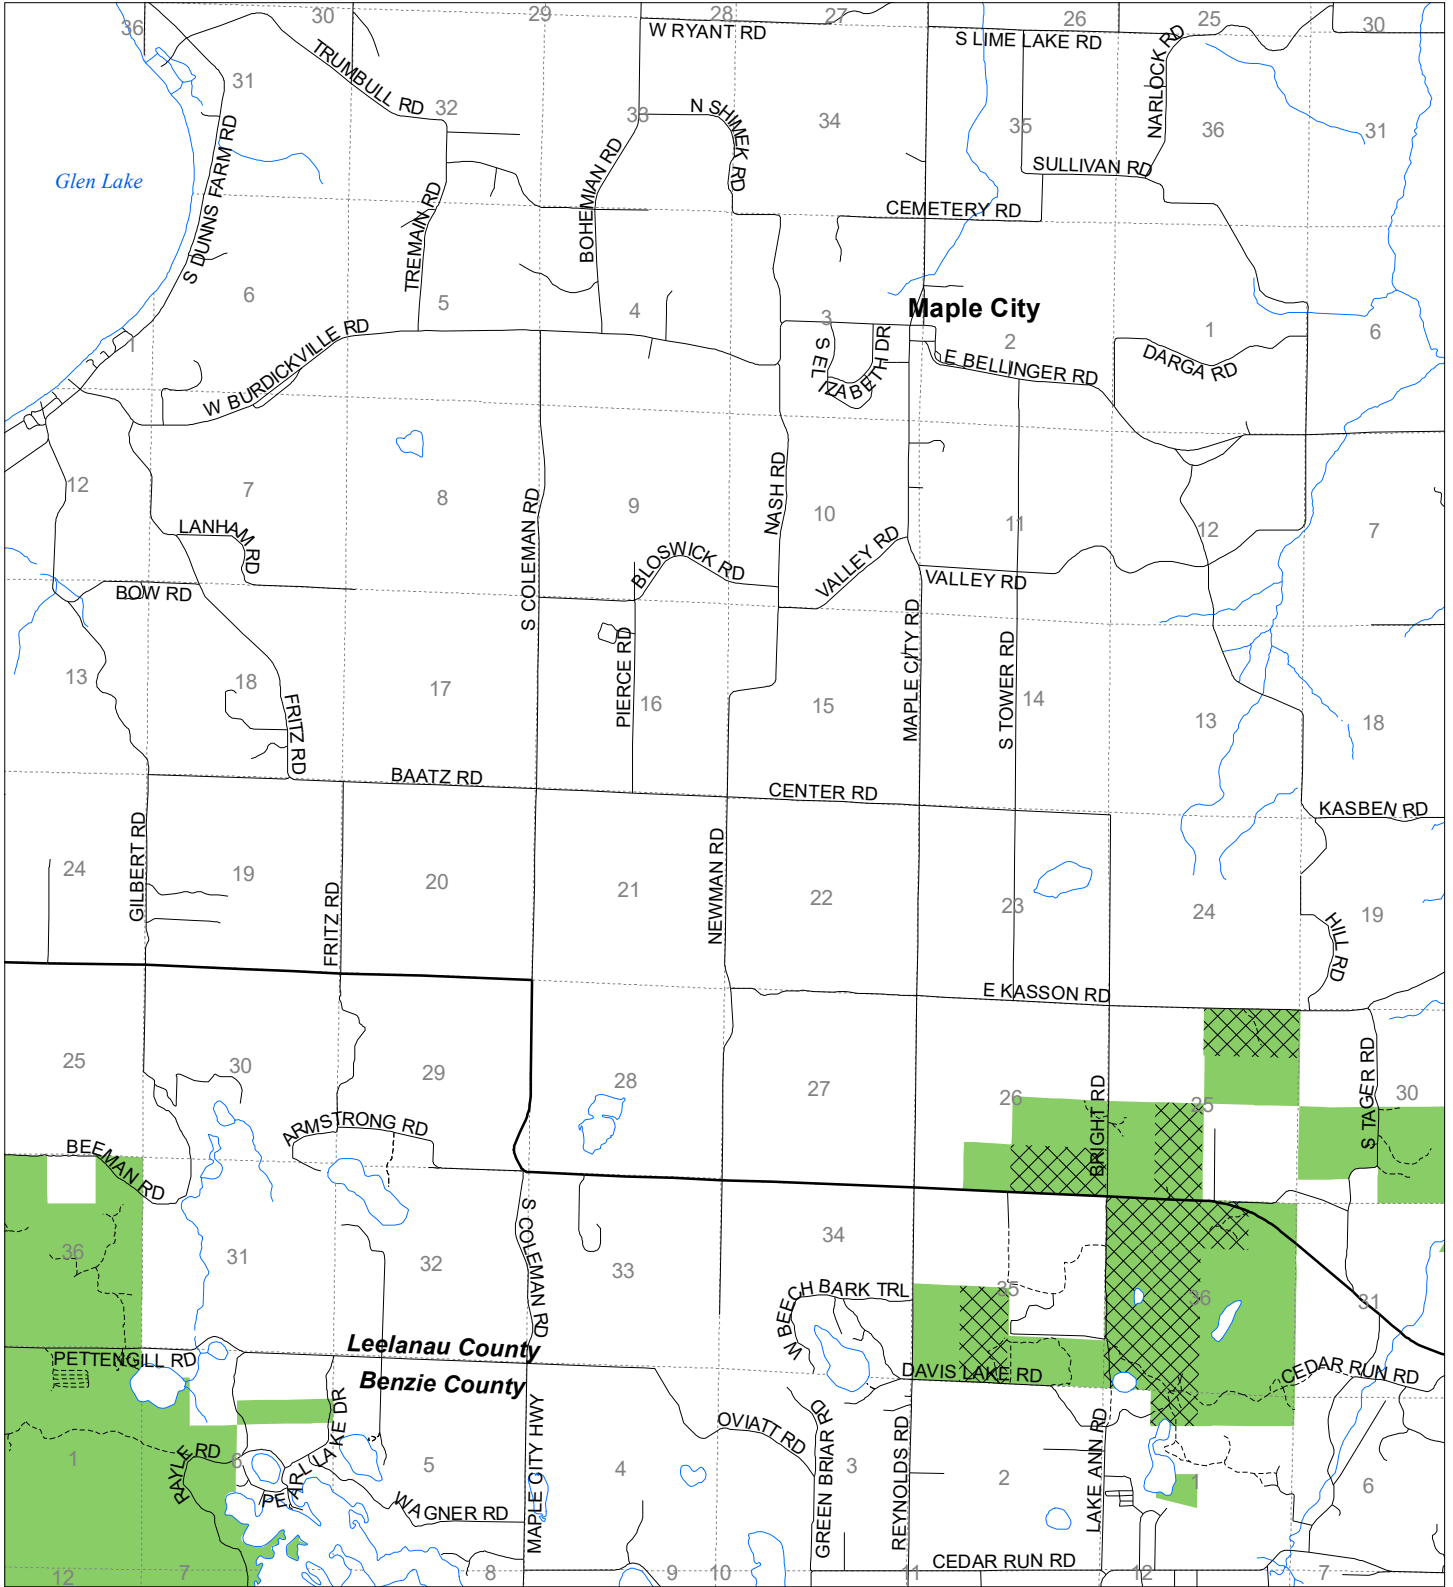

Fuelwood Collection
 Leelanau County
T28N,R13W

- State land open to fuelwood collection
- State land closed to fuelwood collection

Effective: April 1, 2020

Date: 03/22/2020