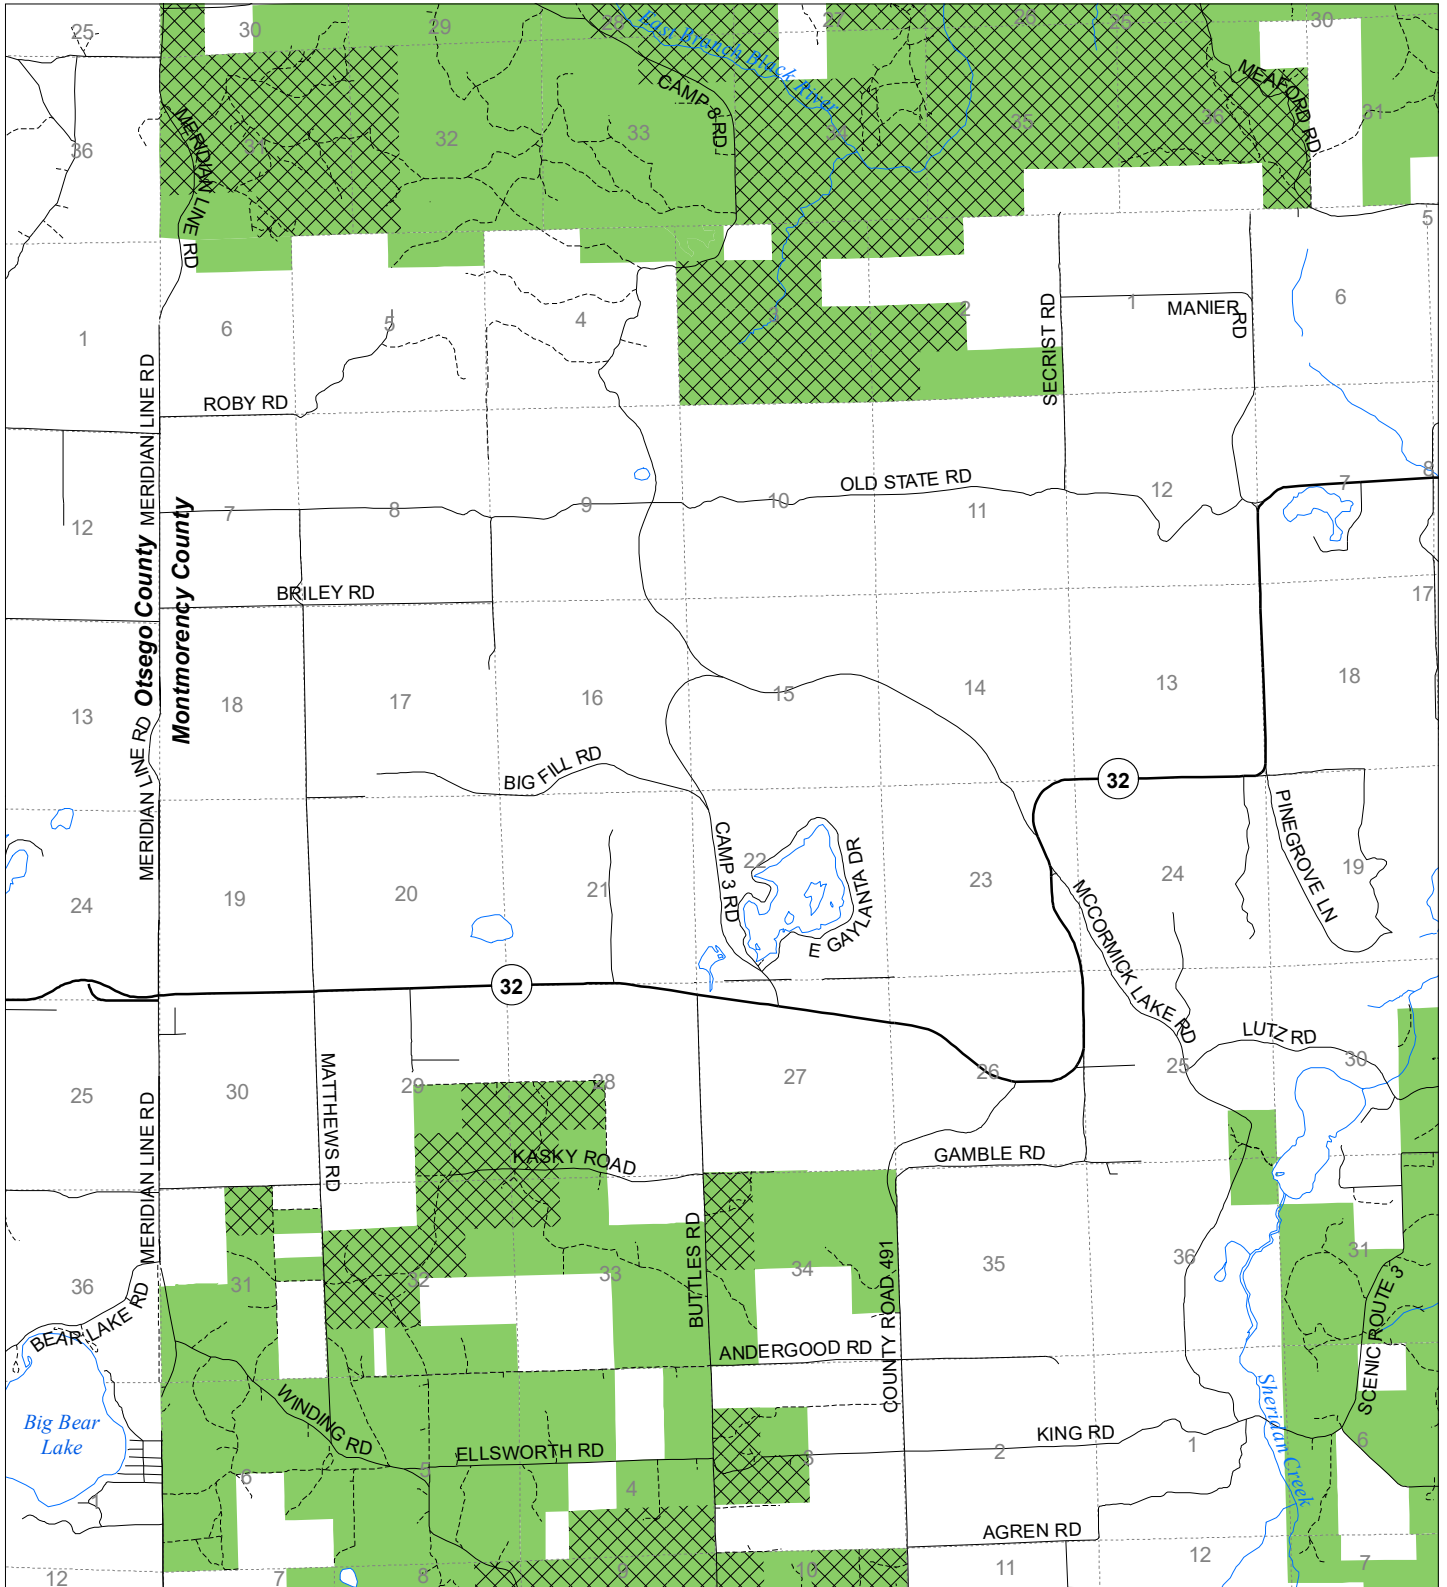

# Fuelwood Collection Montmorency County T30N,R01E

- State land open to fuelwood collection
- State land closed to fuelwood collection

Effective: April 1, 2020