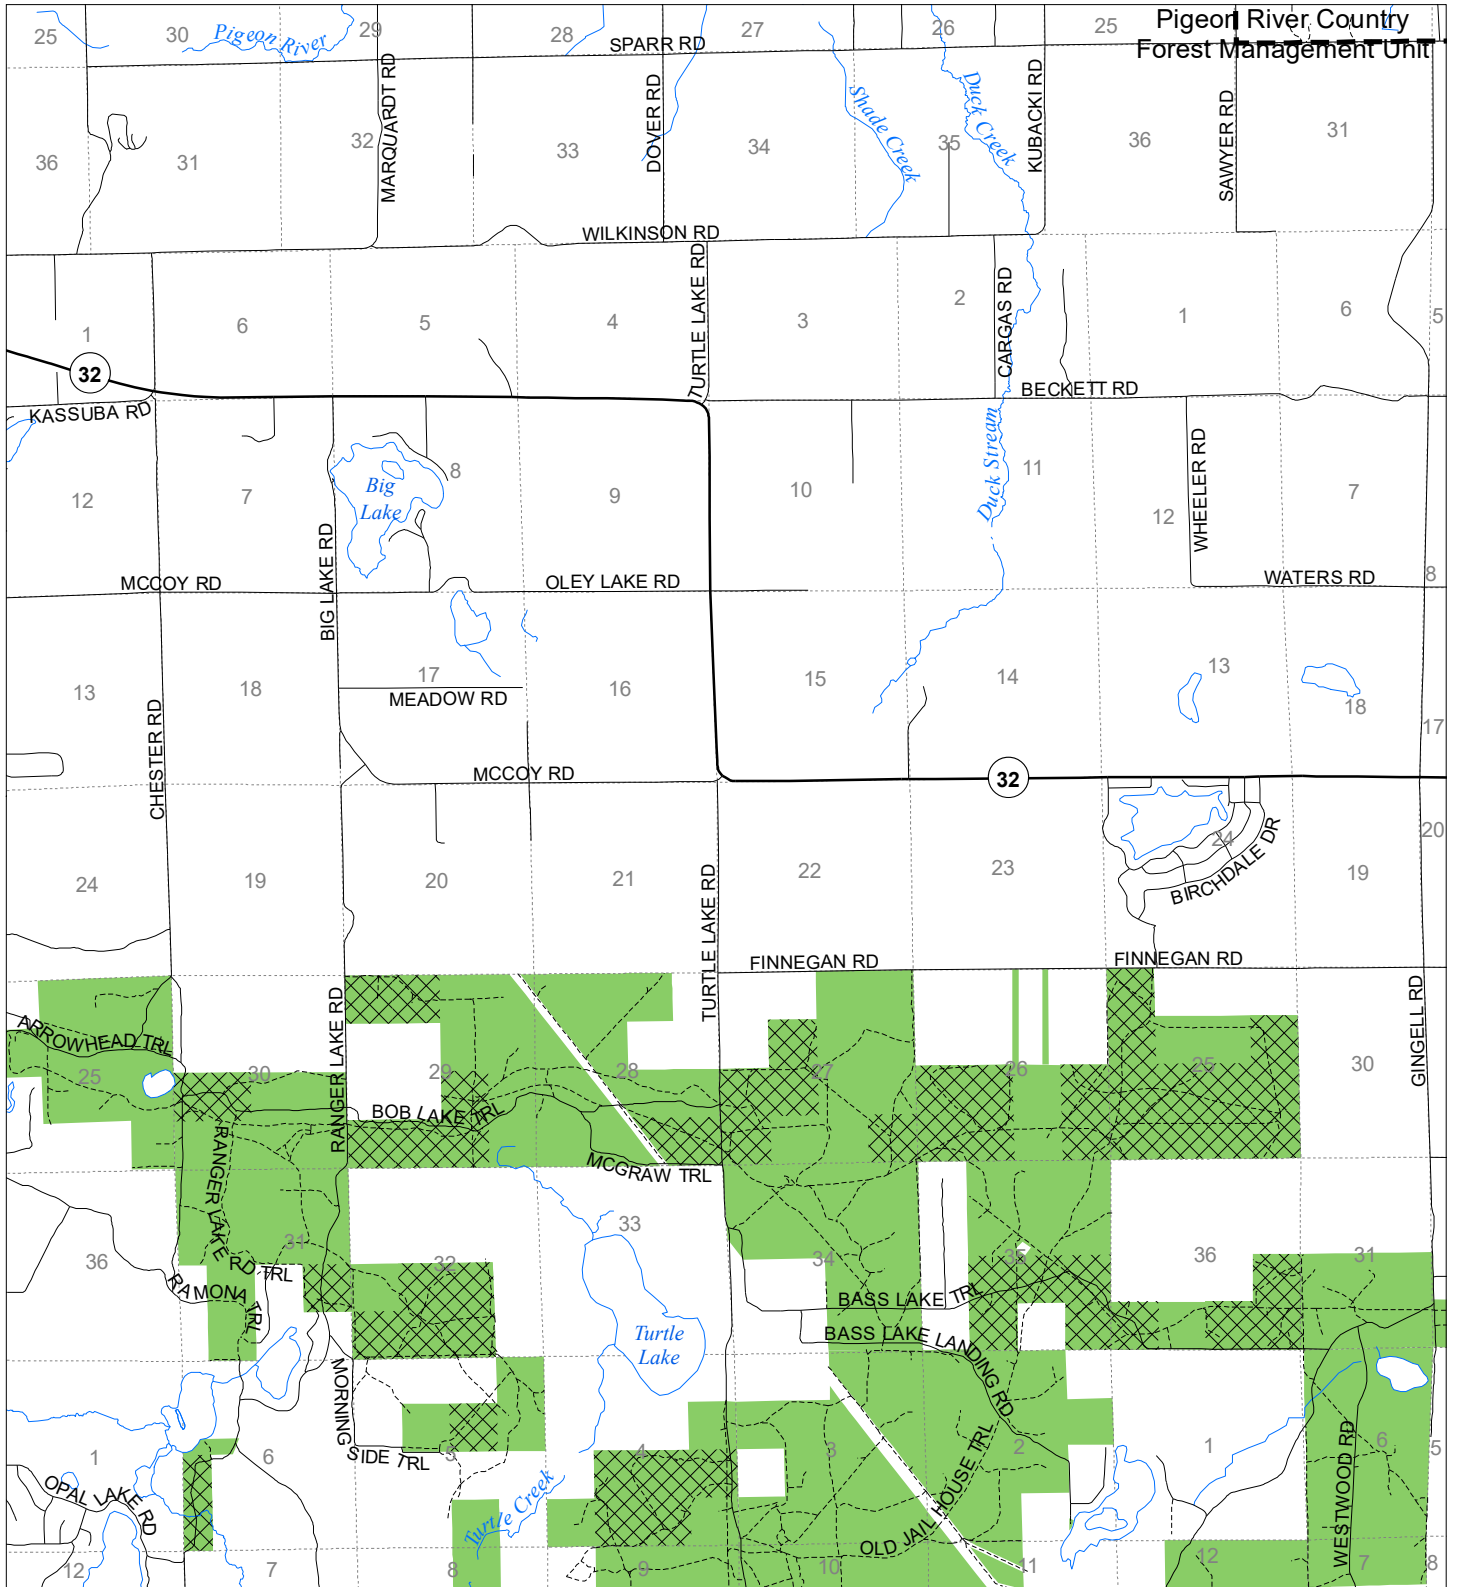

Fuelwood Collection Otsego County T30N,R02W

- State land open to fuelwood collection
- State land closed to fuelwood collection

Effective: April 1, 2020