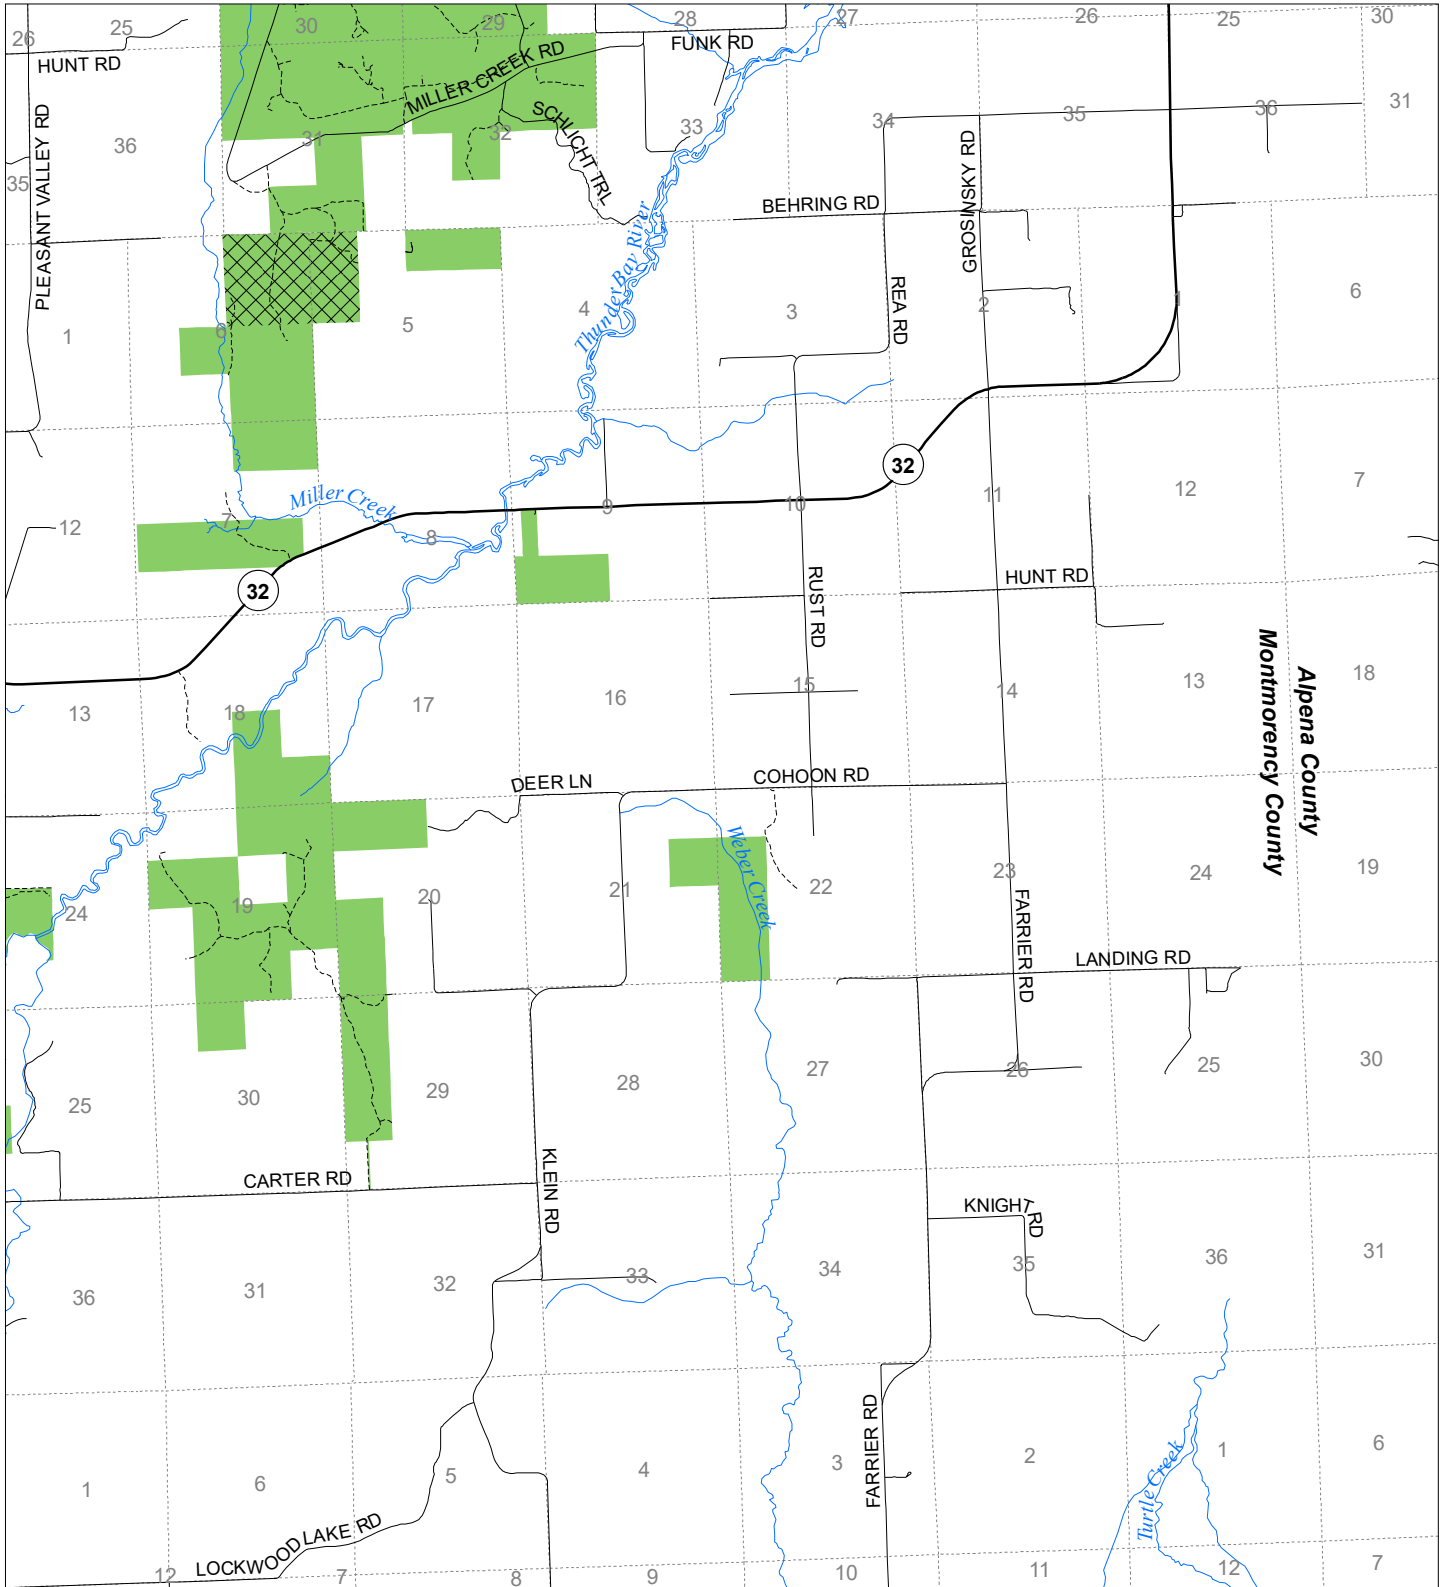

Fuelwood Collection Montmorency County T30N,R04E

- State land open to fuelwood collection
- State land closed to fuelwood collection

Effective: April 1, 2020