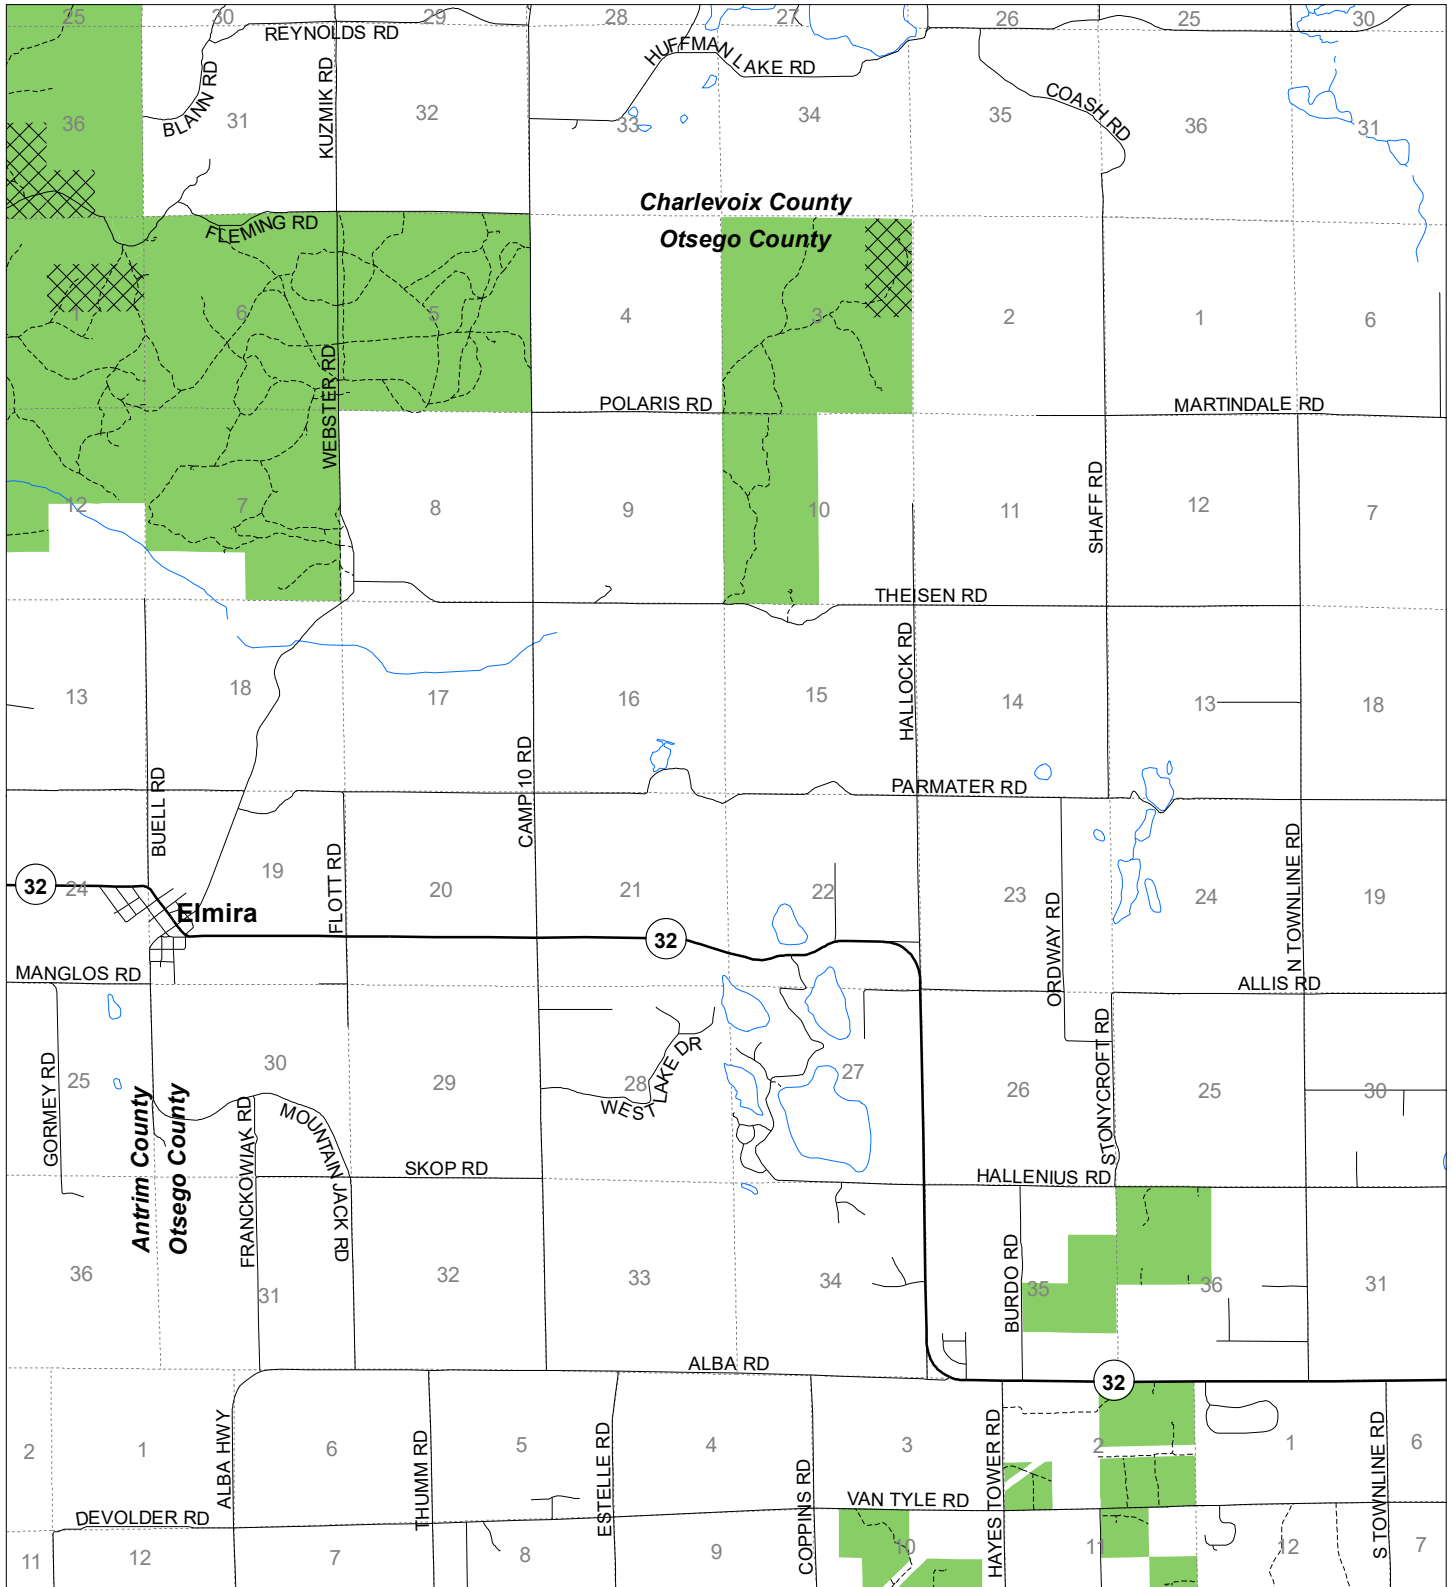

Fuelwood Collection Otsego County T31N,R04W

- State land open to fuelwood collection
- State land closed to fuelwood collection

Effective: April 1, 2020