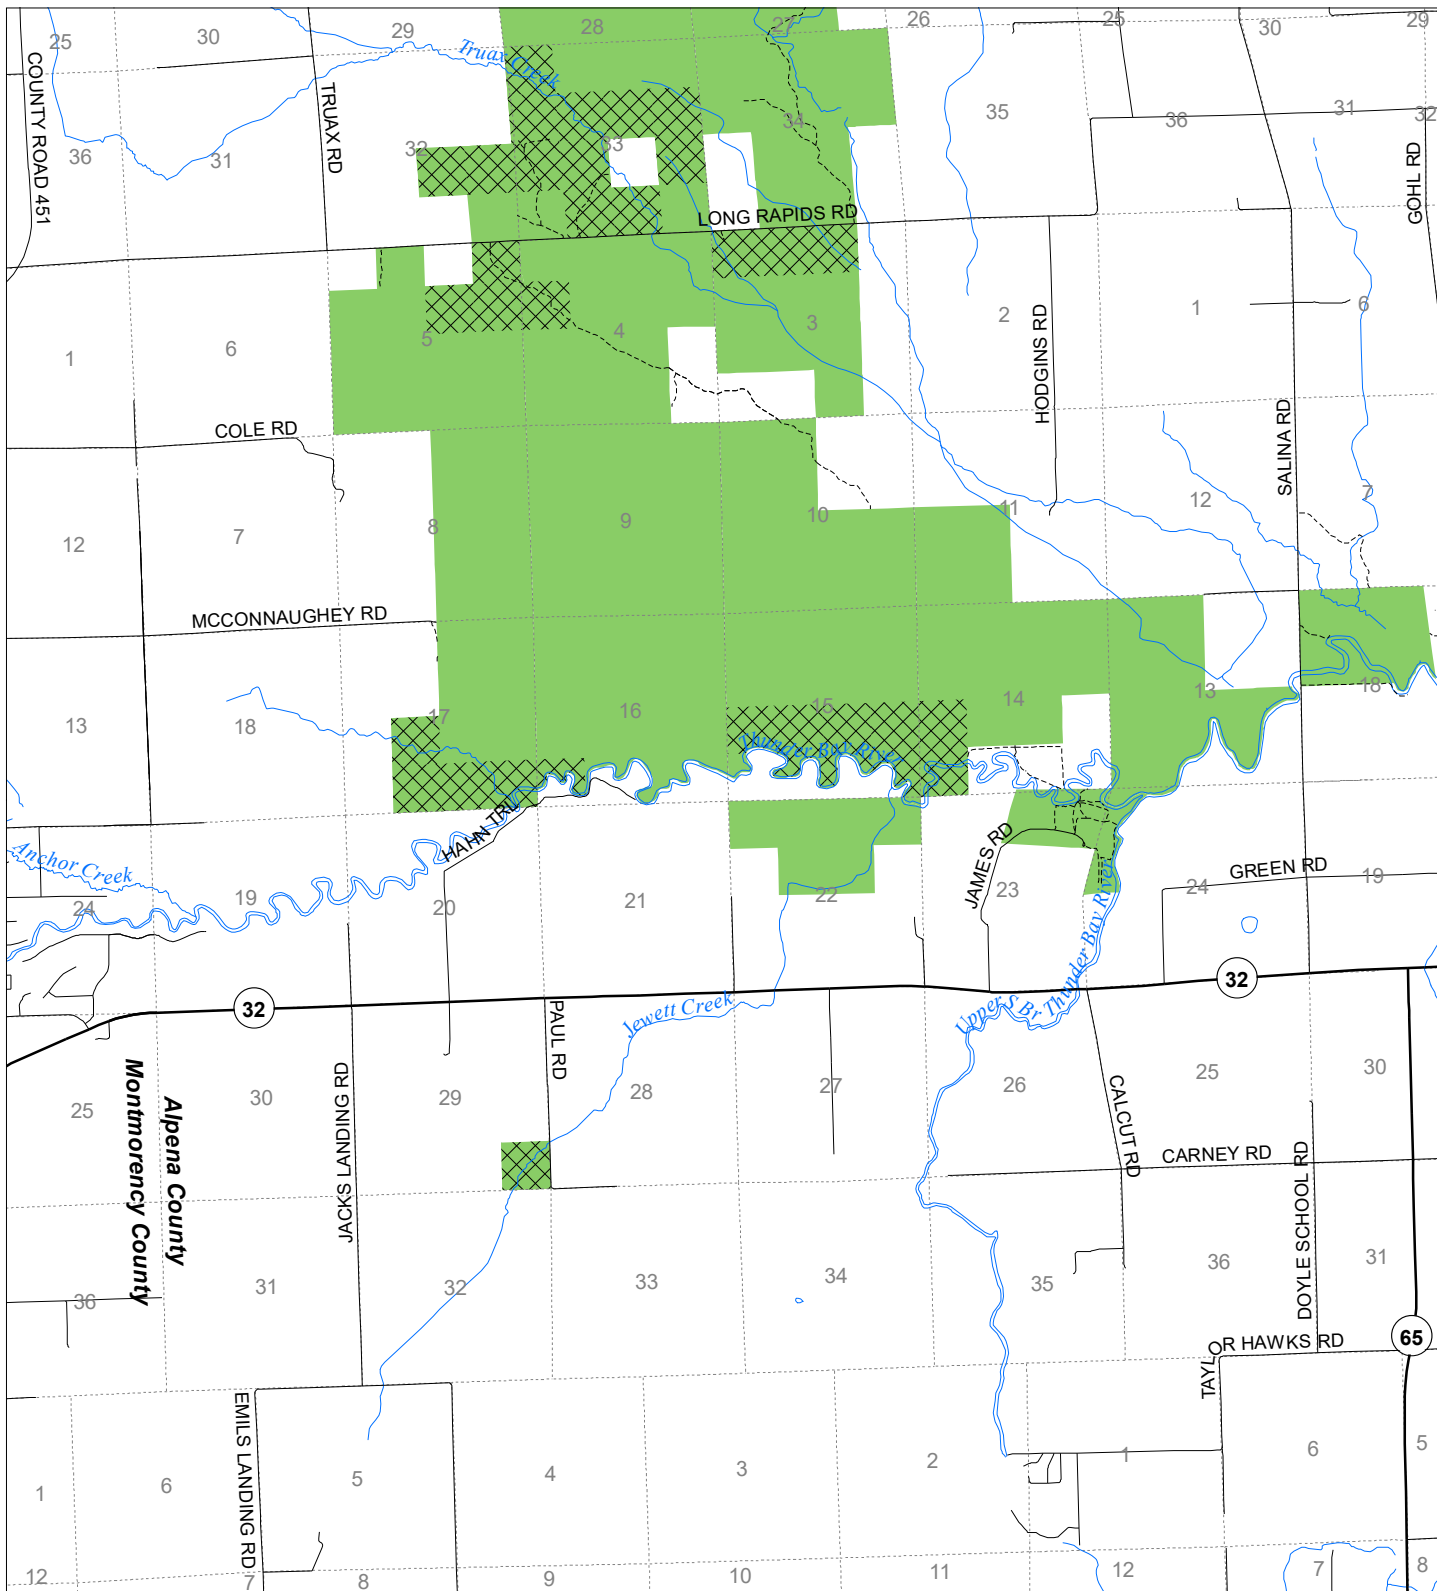

Fuelwood Collection Alpena County T31N,R05E

- State land open to fuelwood collection
- State land closed to fuelwood collection

Effective: April 1, 2020