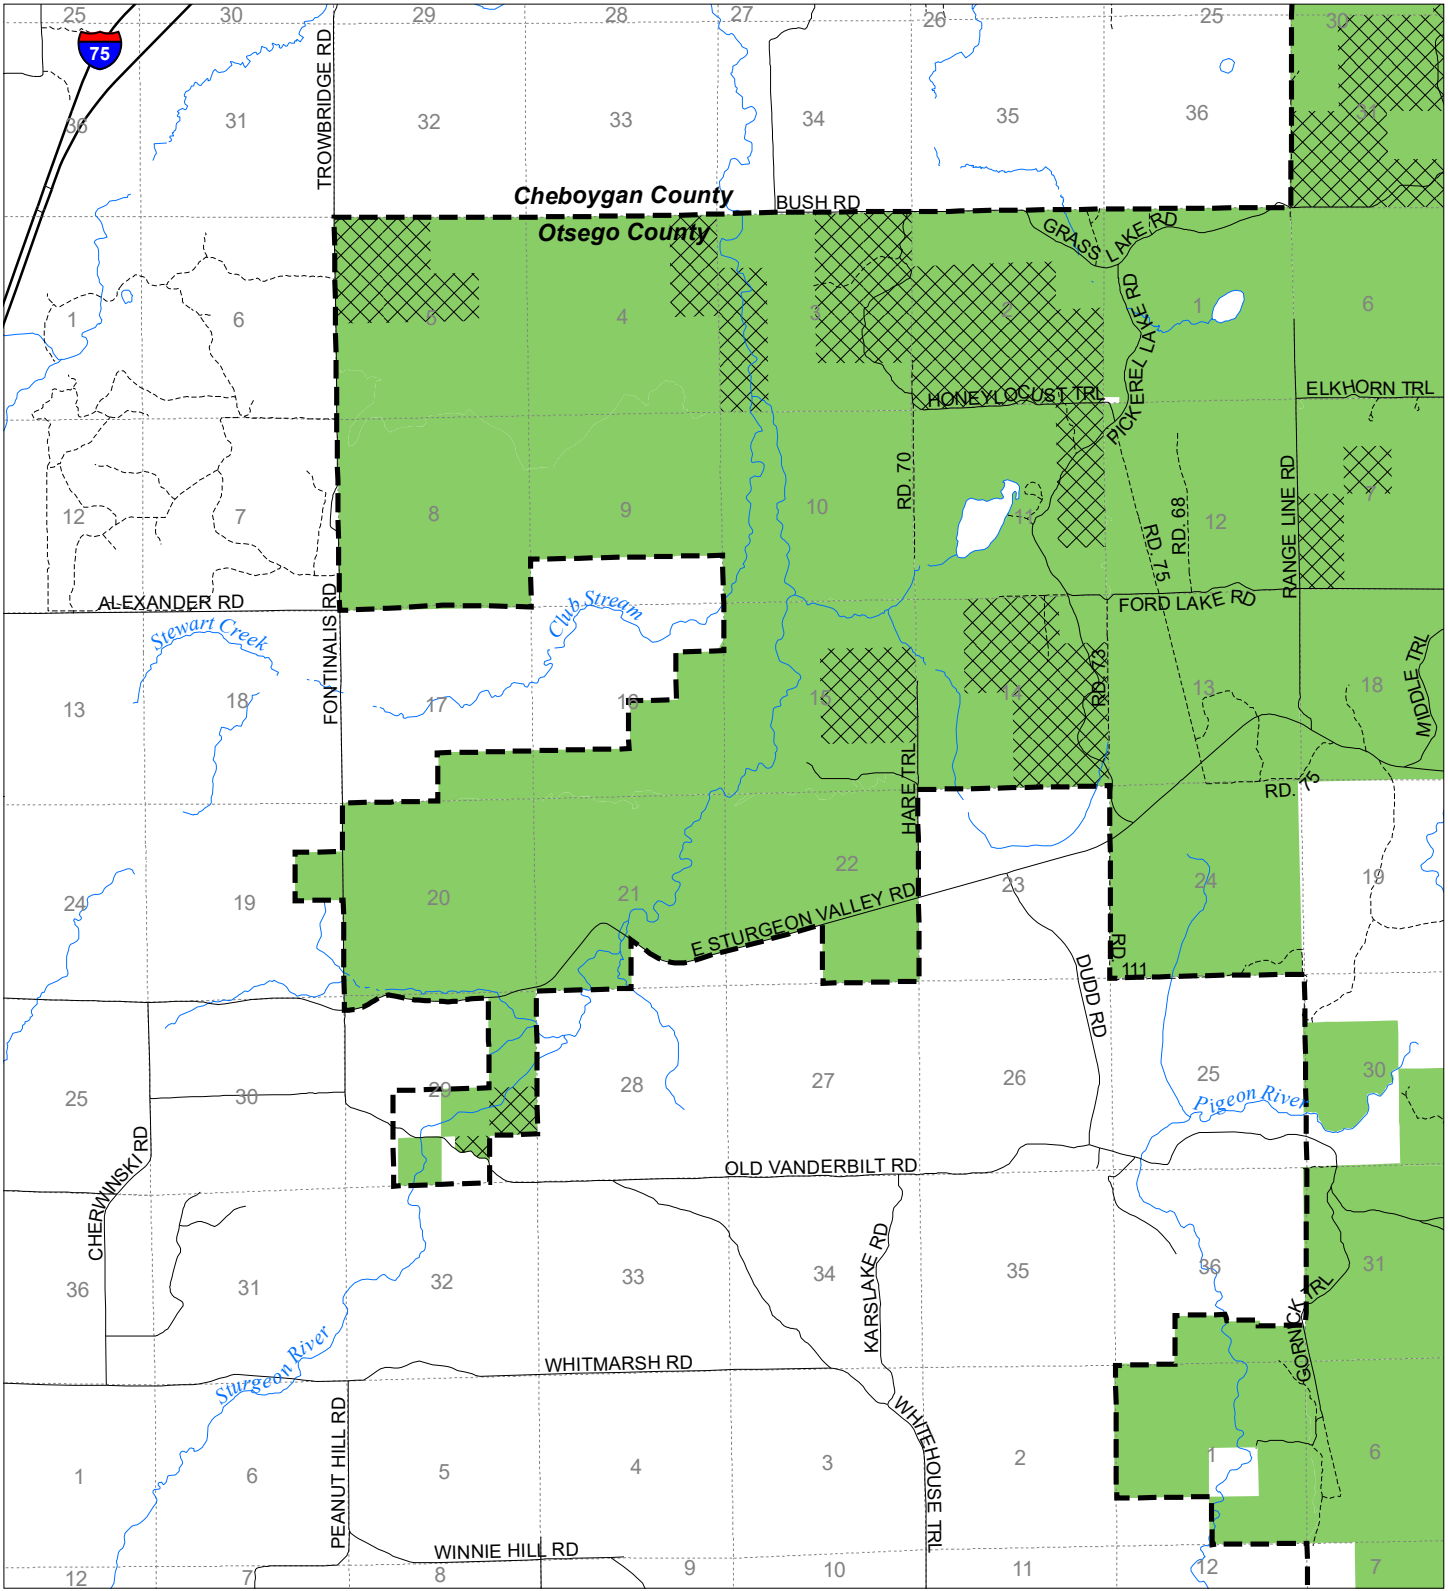

Fuelwood Collection Otsego County T32N,R02W

- State land open to fuelwood collection
- State land closed to fuelwood collection

Effective: April 1, 2020