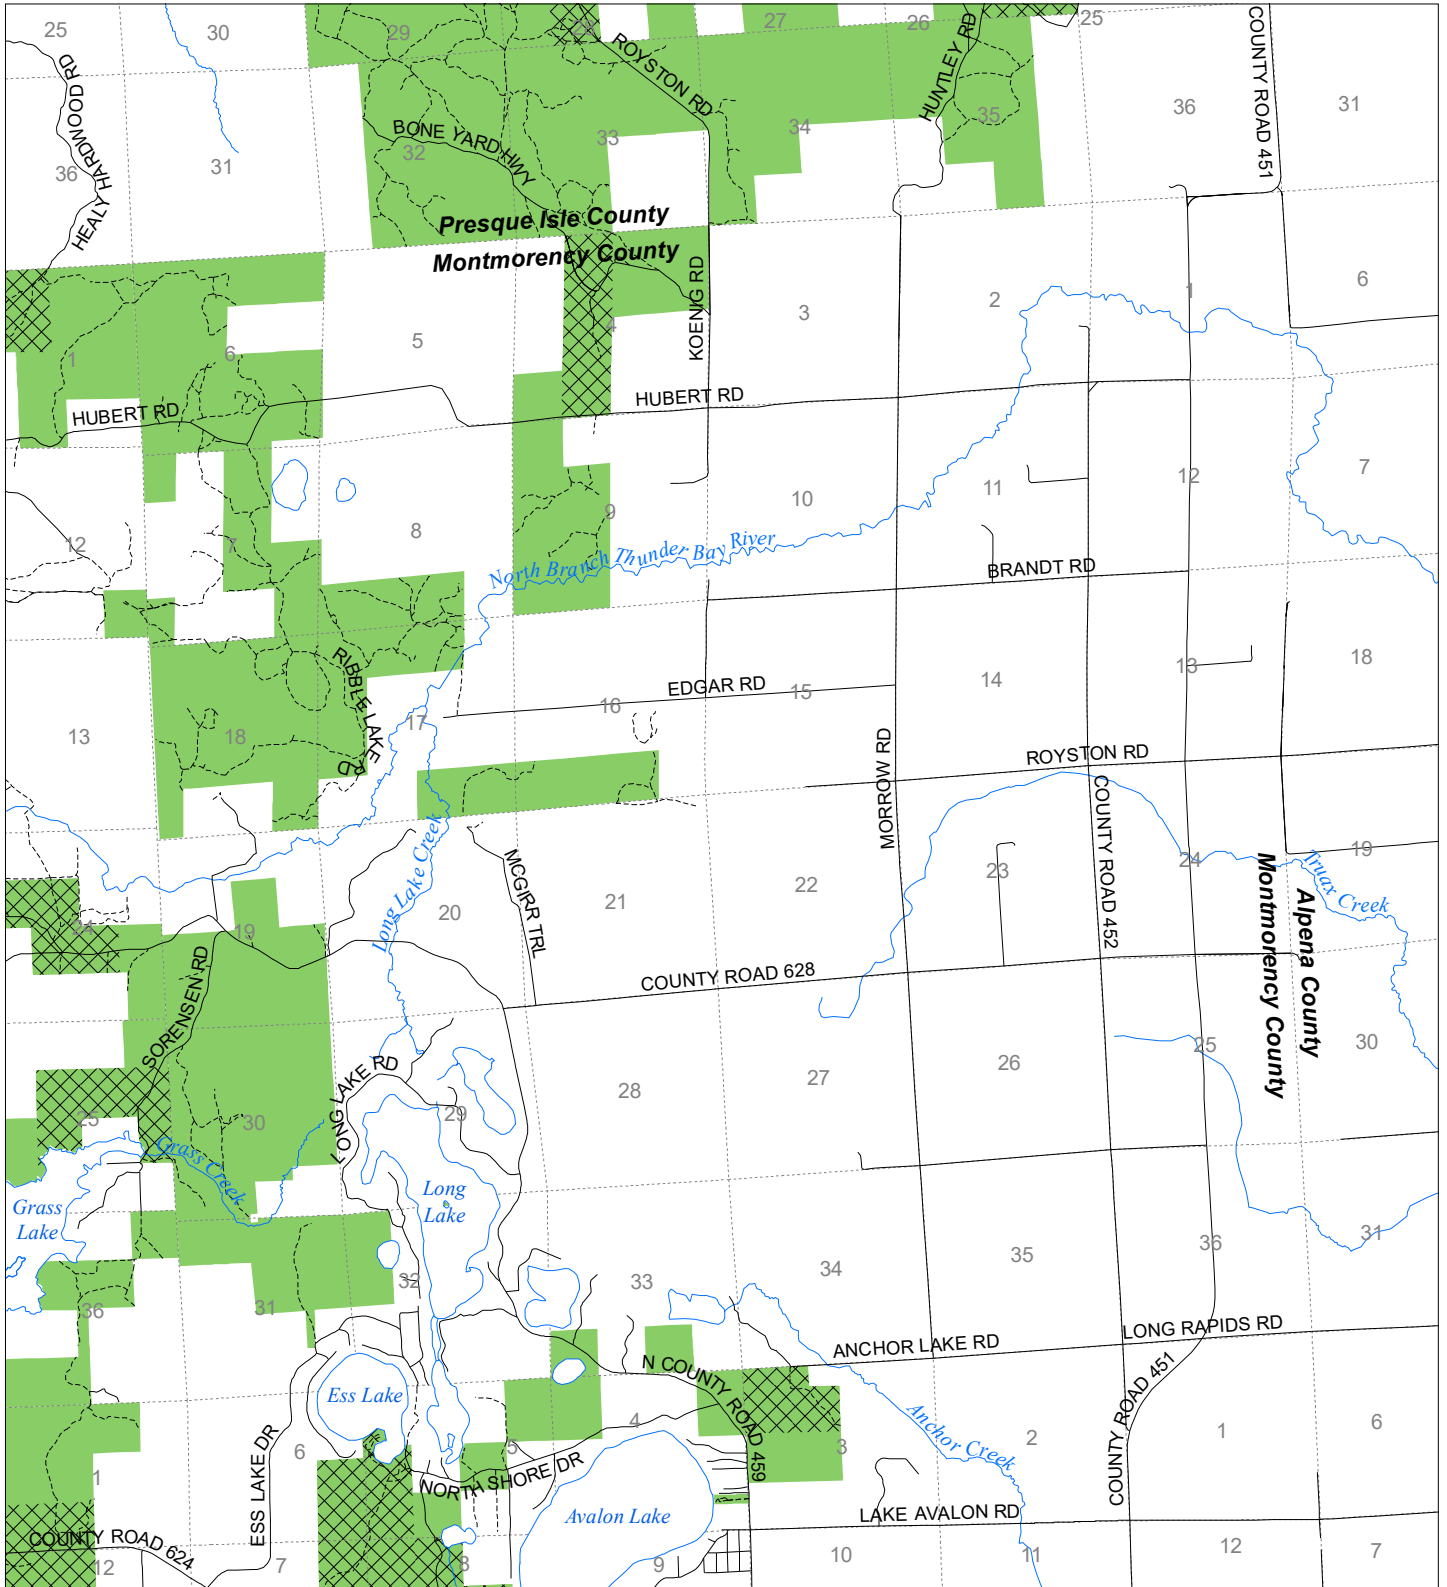

Fuelwood Collection Montmorency County T32N,R04E

- State land open to fuelwood collection
- State land closed to fuelwood collection

Effective: April 1, 2020