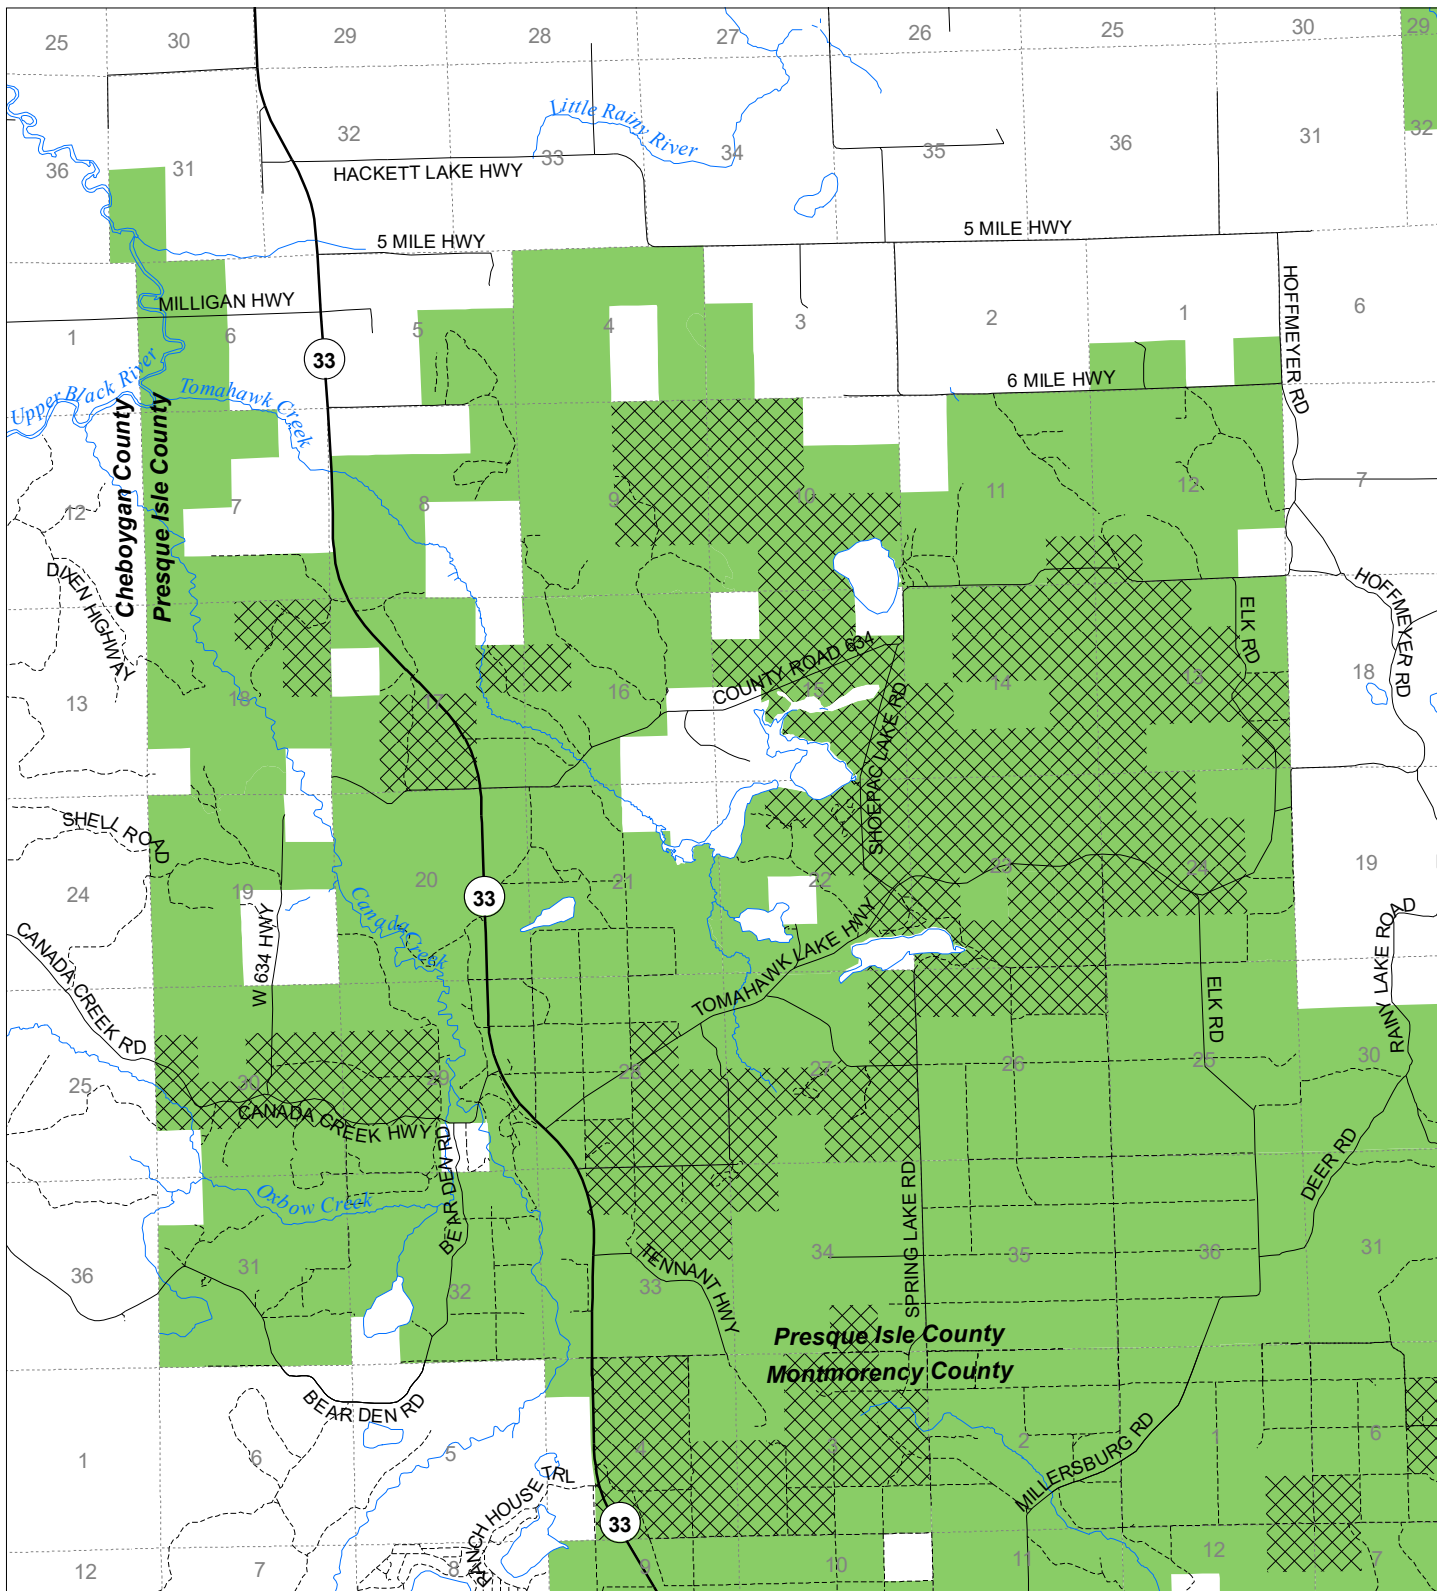

Fuelwood Collection Presque Isle County T33N,R02E

- State land open to fuelwood collection
- State land closed to fuelwood collection

Effective: April 1, 2020