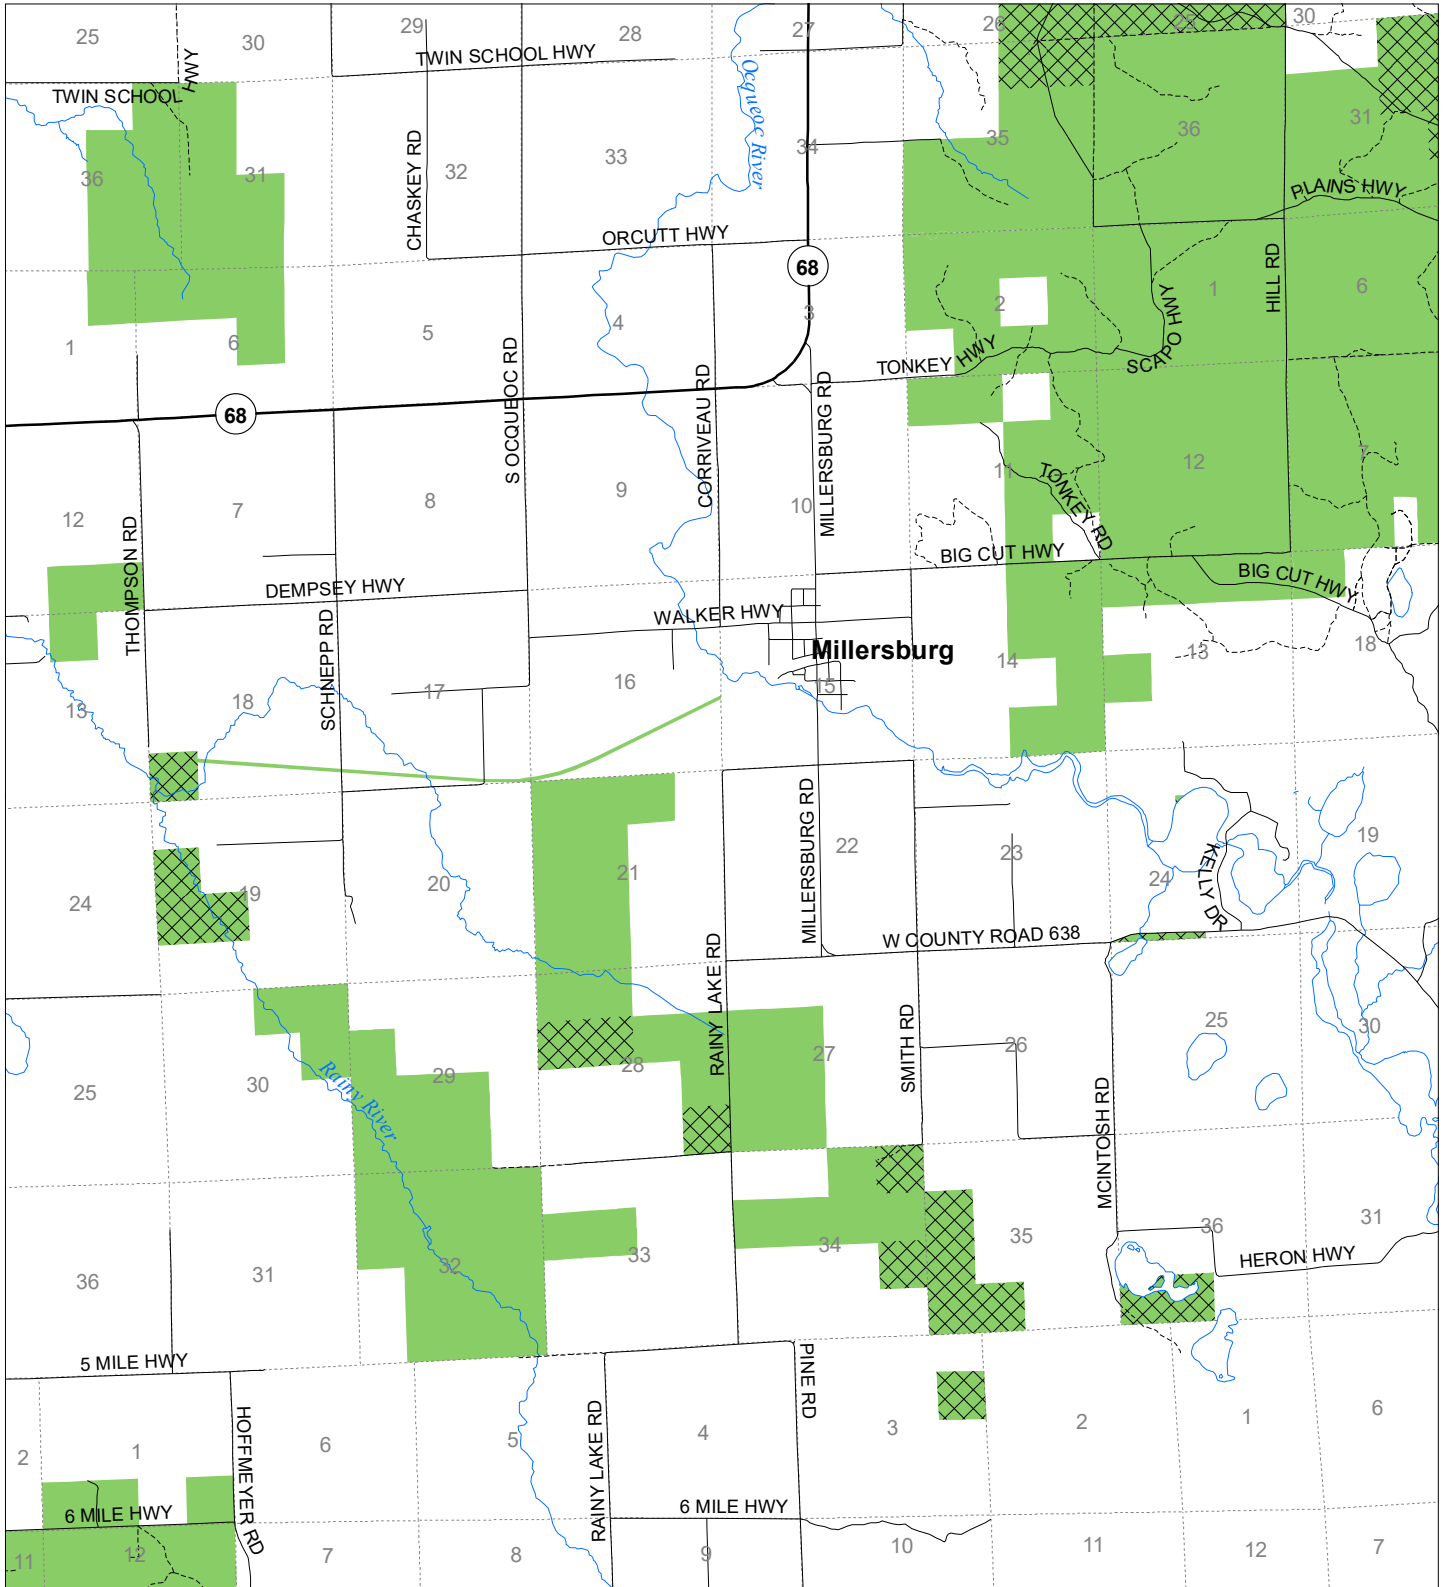

Fuelwood Collection Presque Isle County T34N,R03E

- State land open to fuelwood collection
- State land closed to fuelwood collection

Effective: April 1, 2020

03/22/2020