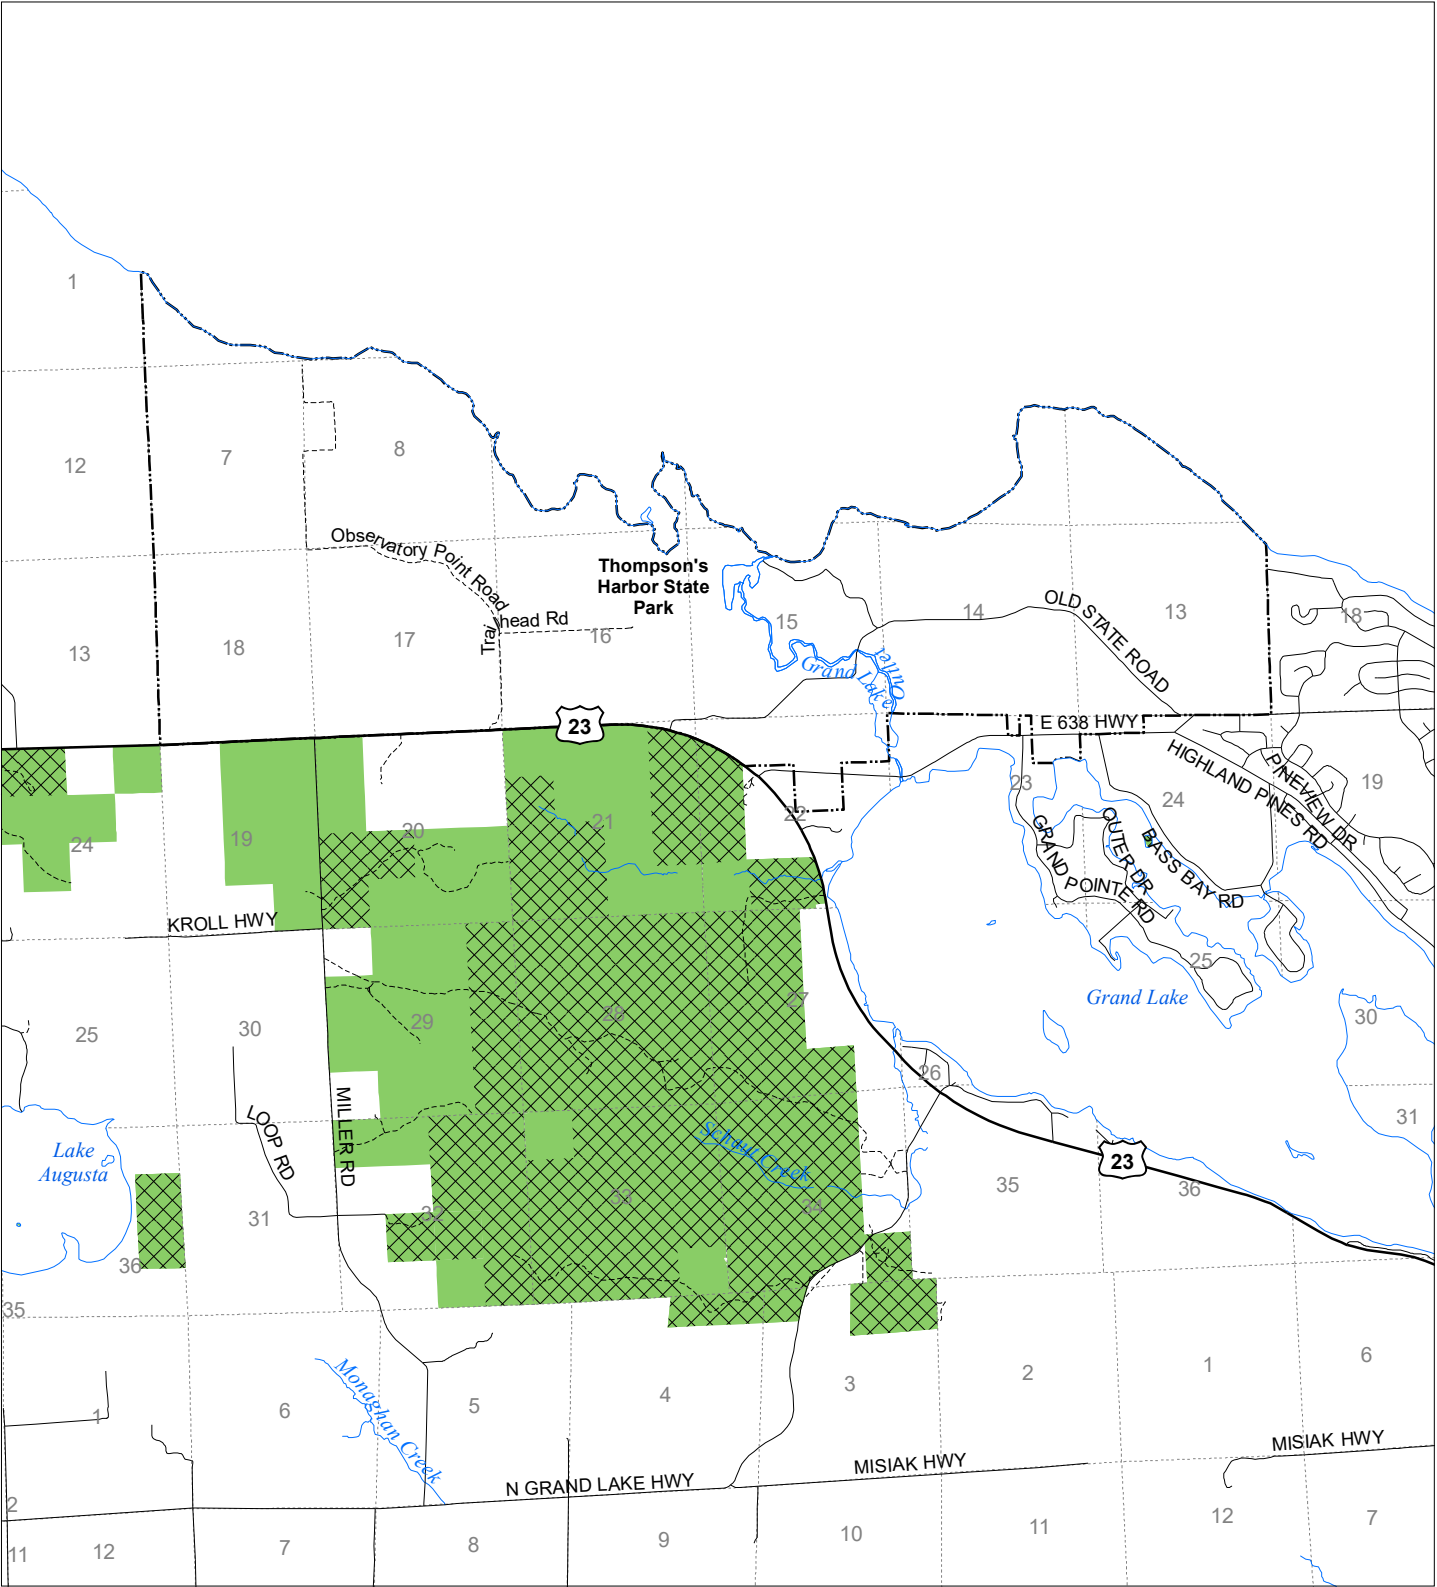

Fuelwood Collection
Presque Isle County
T34N,R07E

-  State land open to fuelwood collection
-  State land closed to fuelwood collection

Effective: April 1, 2020