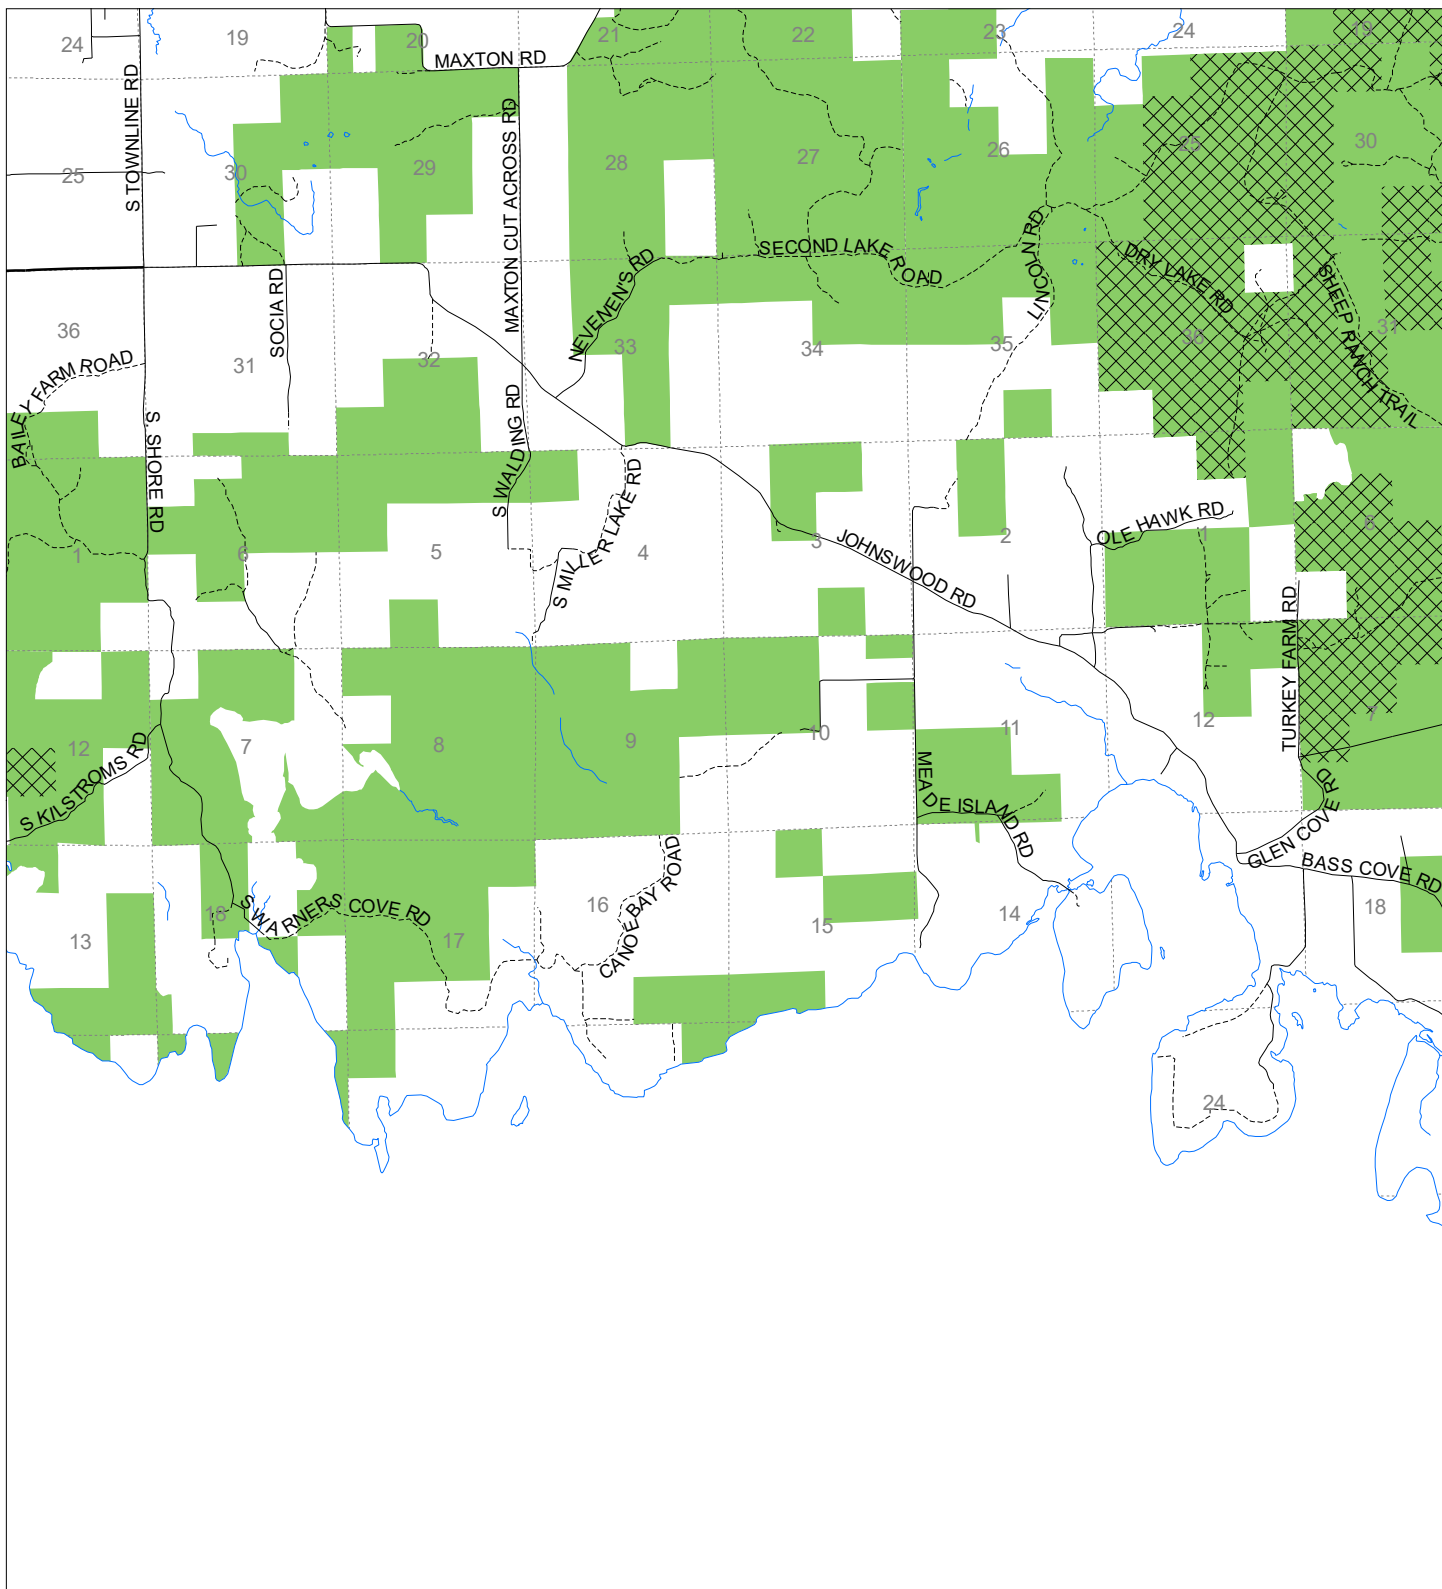

Fuelwood Collection
Chippewa County
T41N,R06E

- State land open to fuelwood collection
- State land closed to fuelwood collection

Effective: April 1, 2020