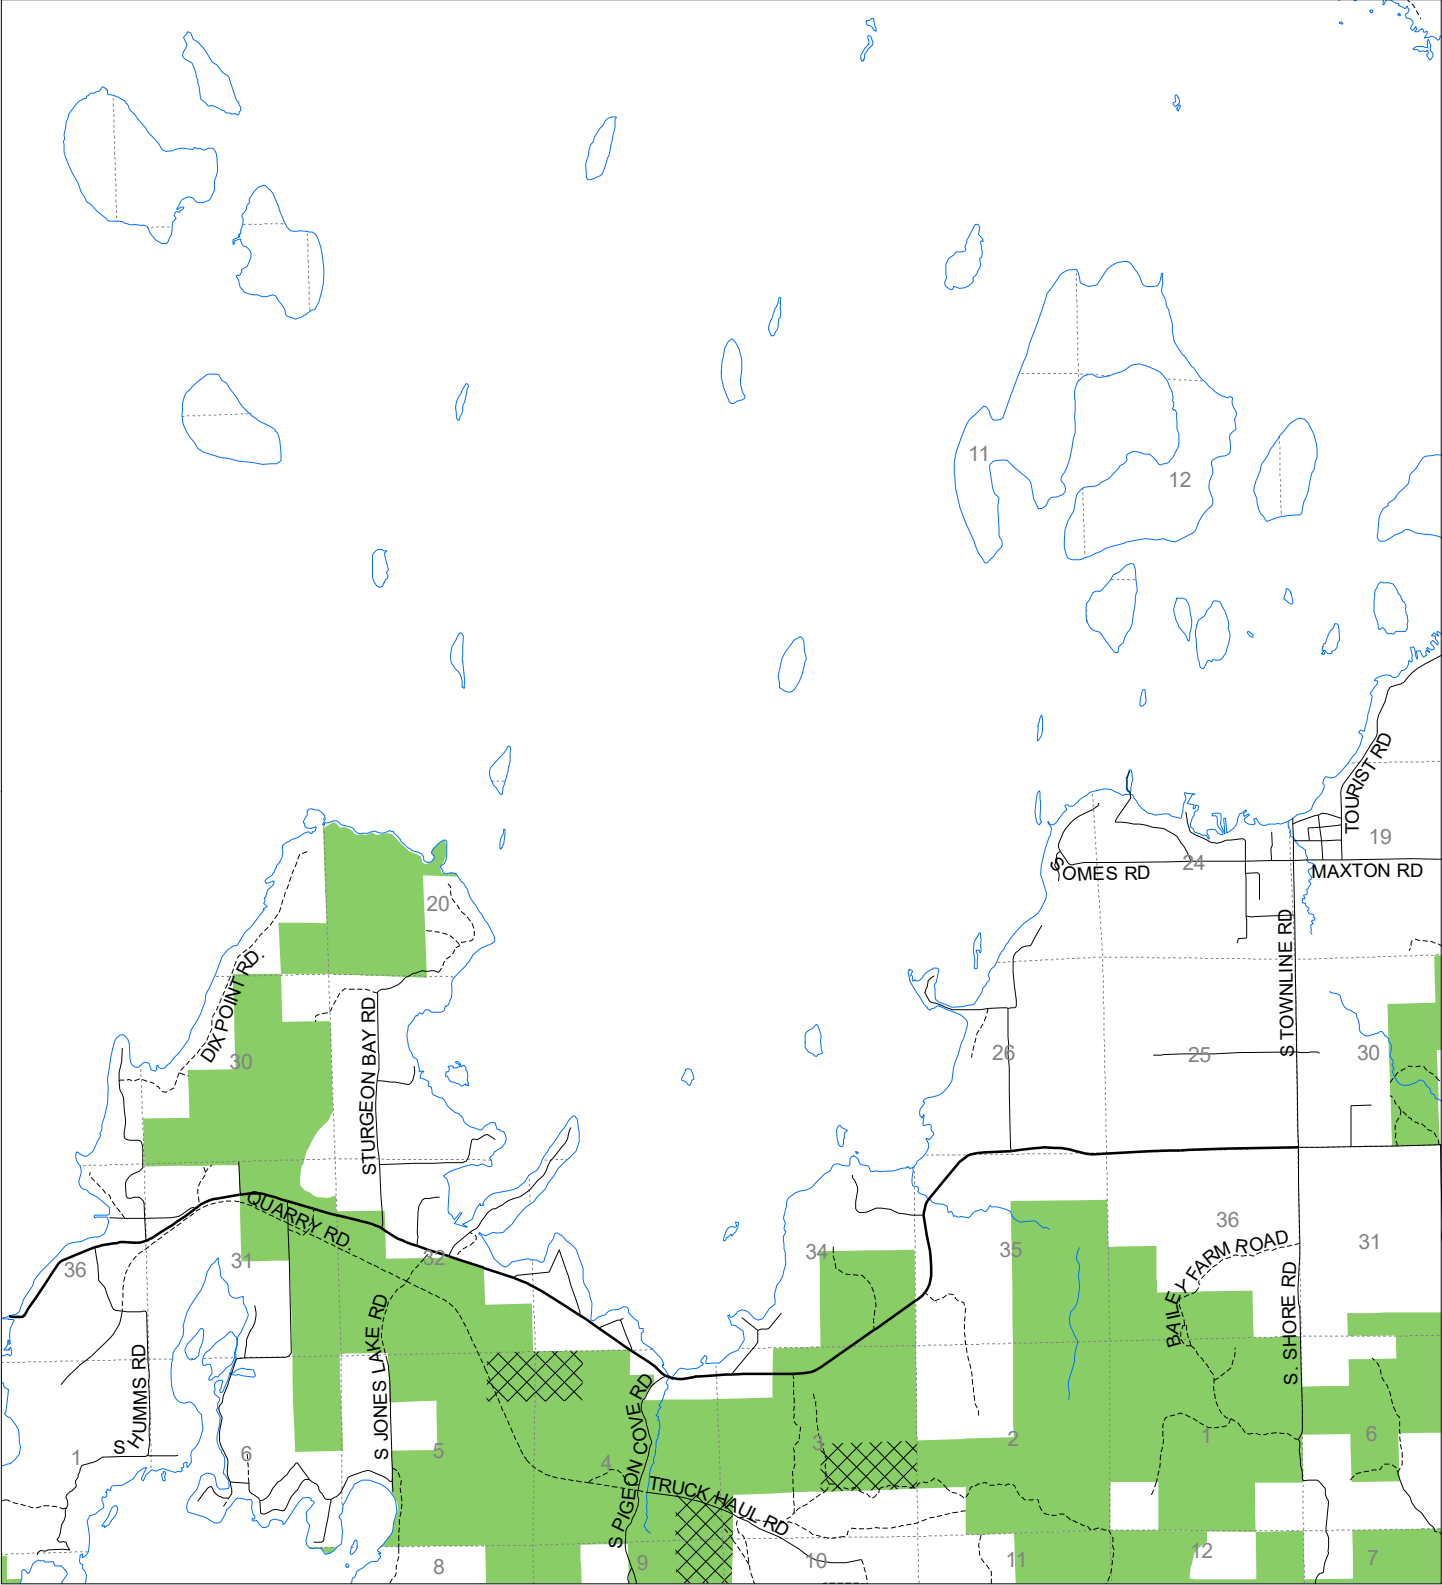

Fuelwood Collection  
Chippewa County  
**T42N,R05E**

-  State land open to fuelwood collection
-  State land closed to fuelwood collection

Effective: April 1, 2020