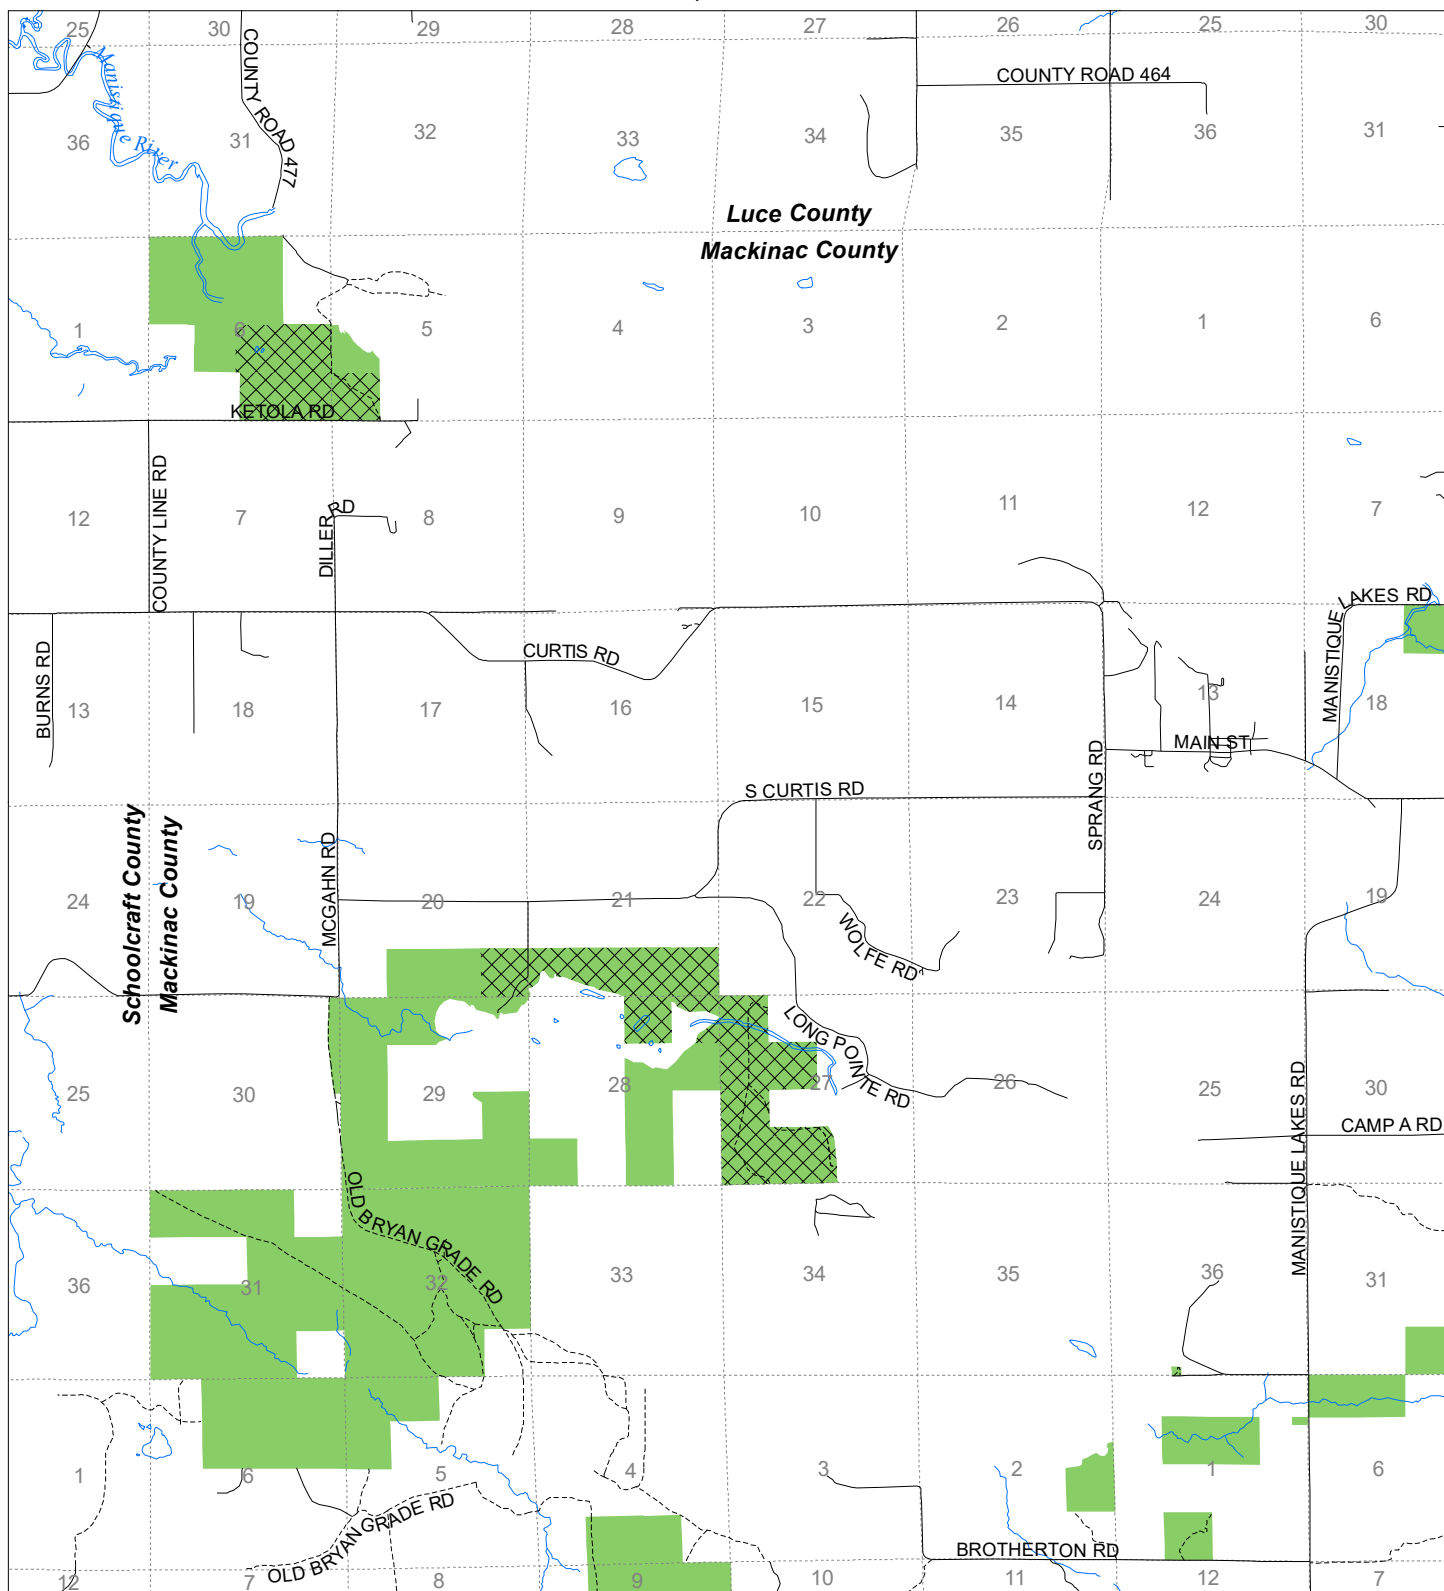

Fuelwood Collection Mackinac County T44N,R12W

- State land open to fuelwood collection
- State land closed to fuelwood collection

Effective: April 1, 2020