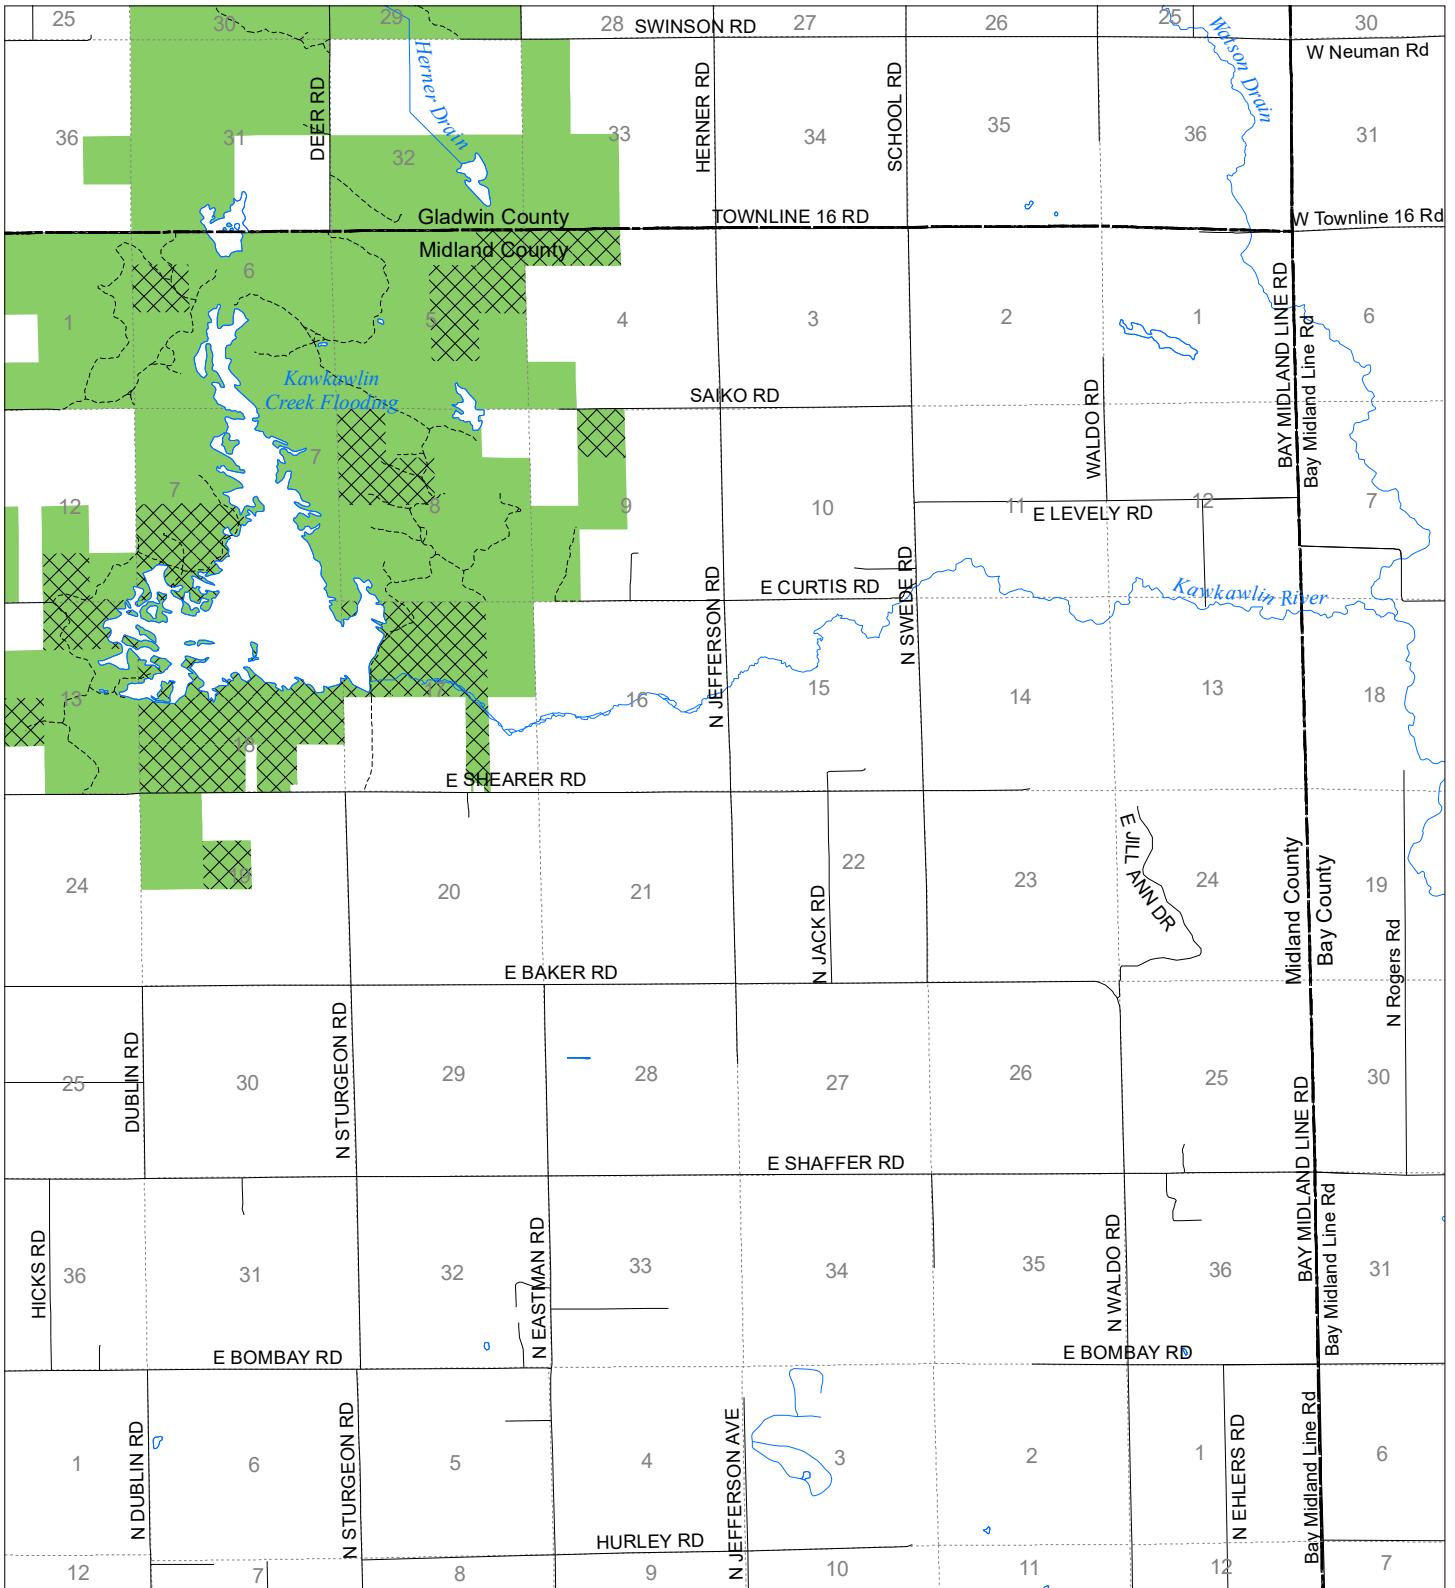

# Fuelwood Collection Midland County T16N,R02E

- State land open to fuelwood collection
- State land closed to fuelwood collection

Effective: March 1, 2021