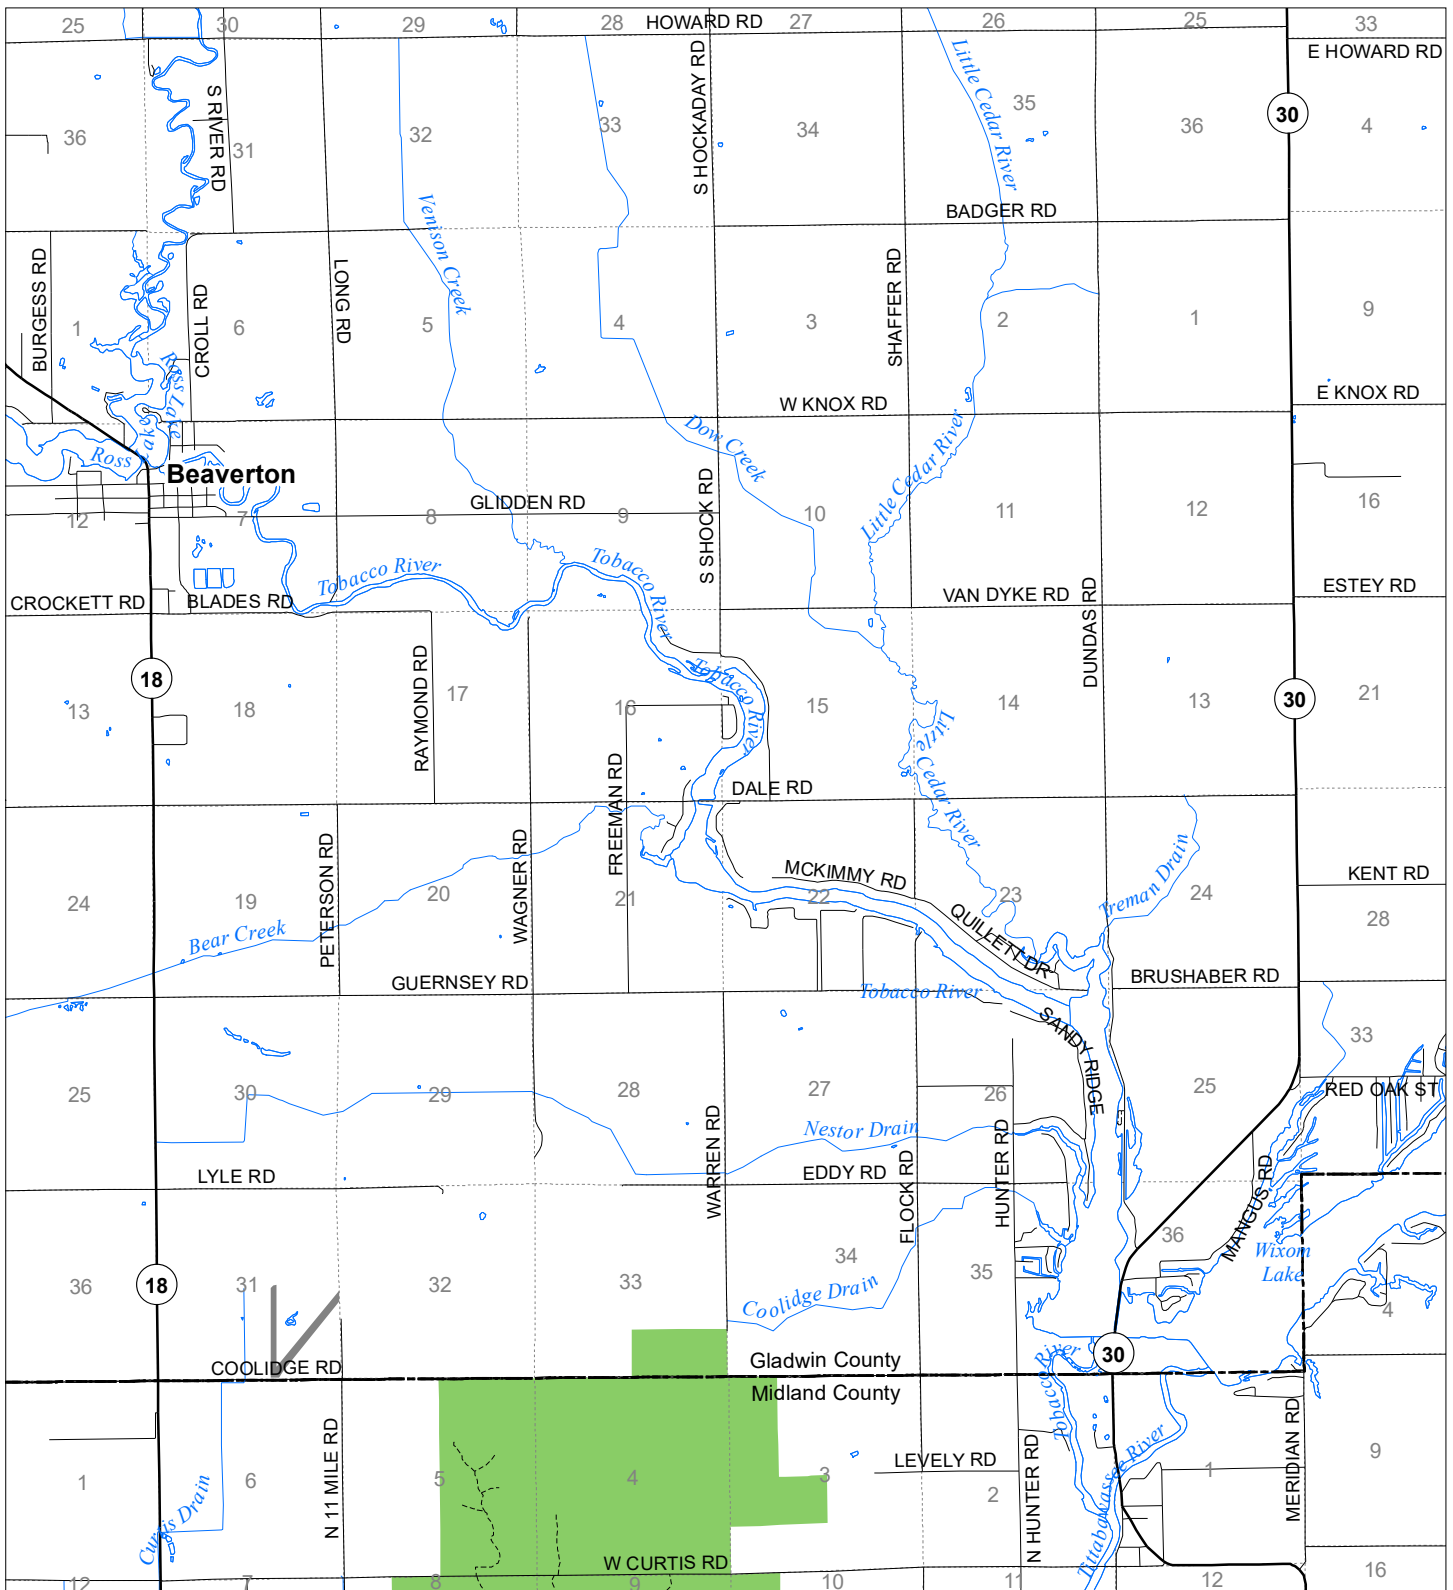

Fuelwood Collection Gladwin County T17N,R01W

State land open to fuelwood collection
 State land closed to fuelwood collection
 Effective: March 1, 2021

N
 Miles
 0 0.5 1
 02/02/2021