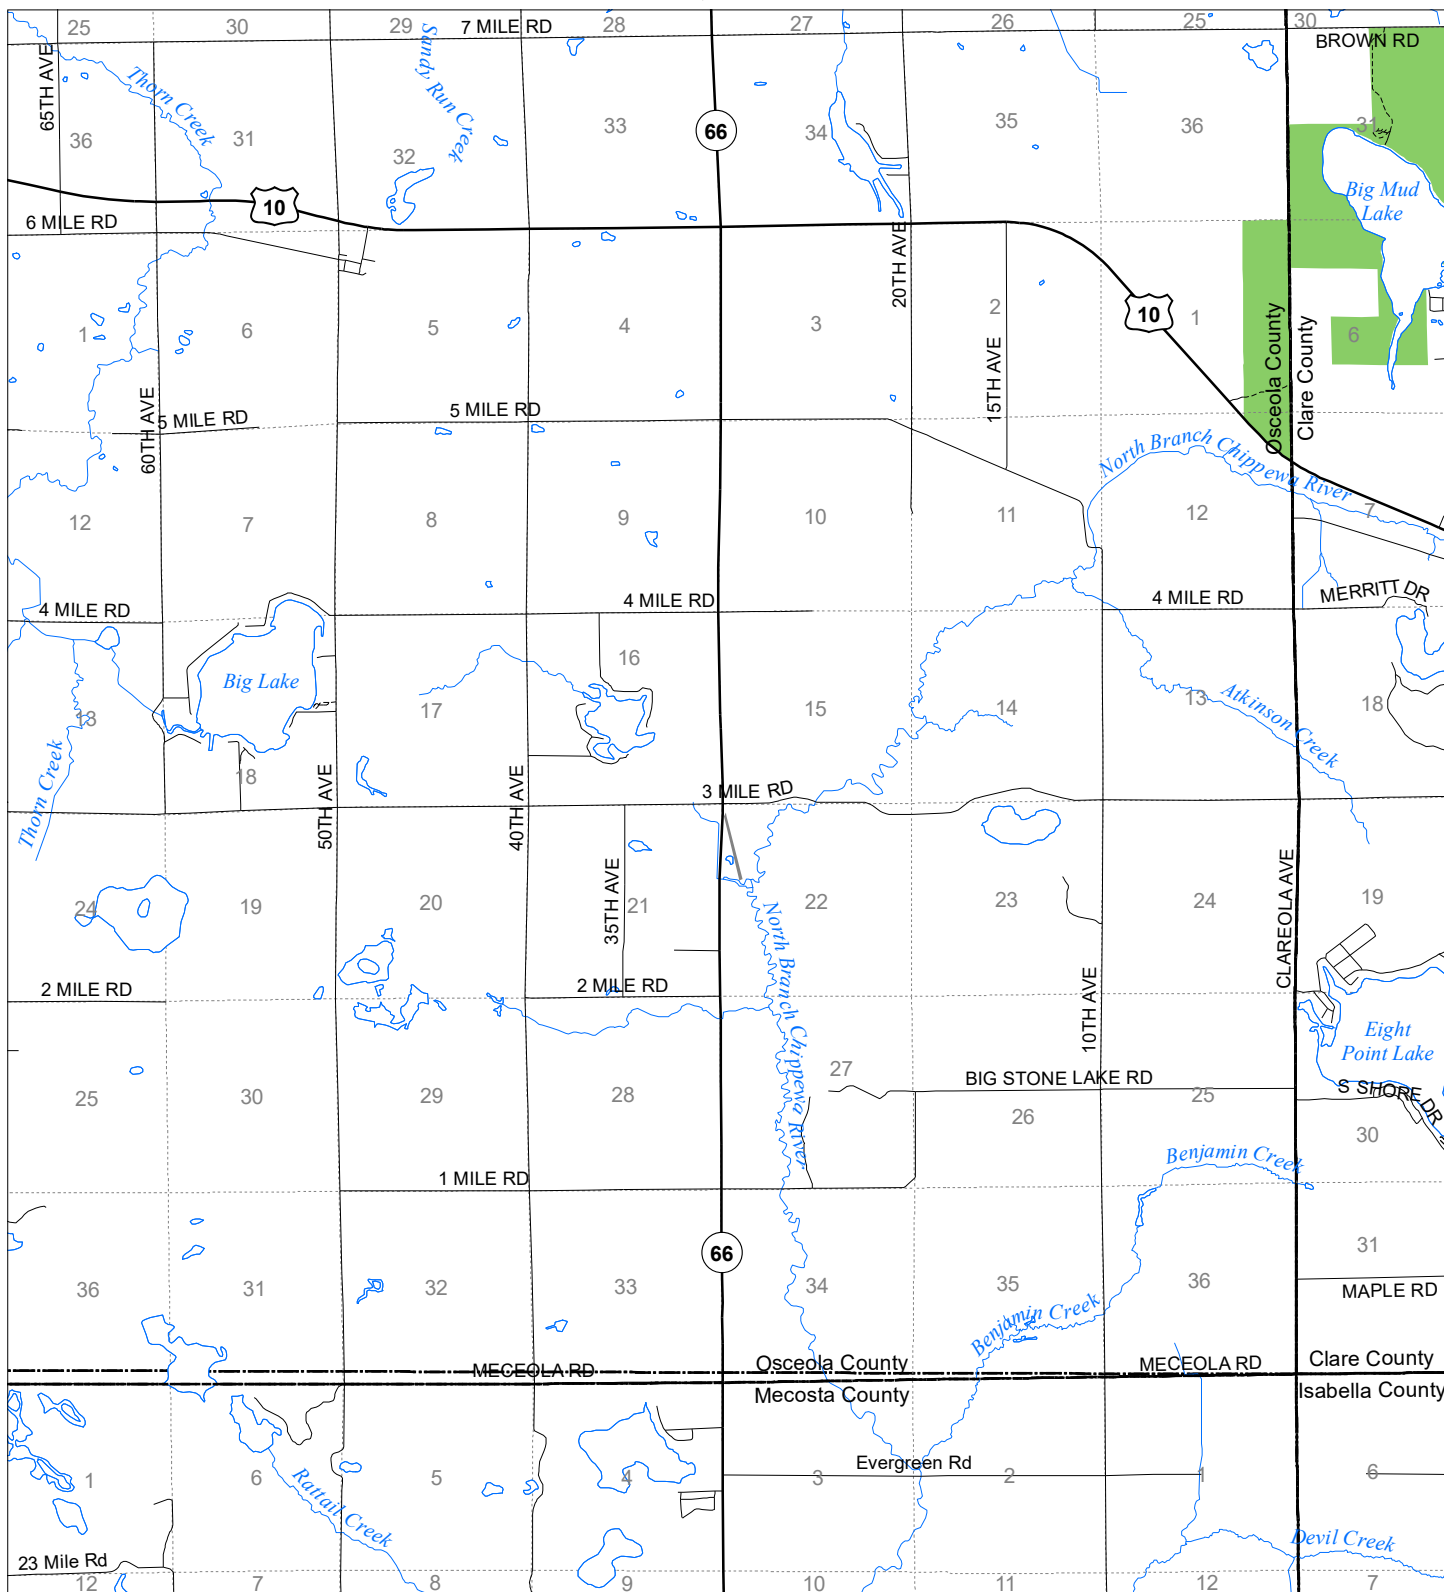

# Fuelwood Collection Osceola County T17N,R07W

- State land open to fuelwood collection
- State land closed to fuelwood collection

Effective: March 1, 2021

02/02/2021