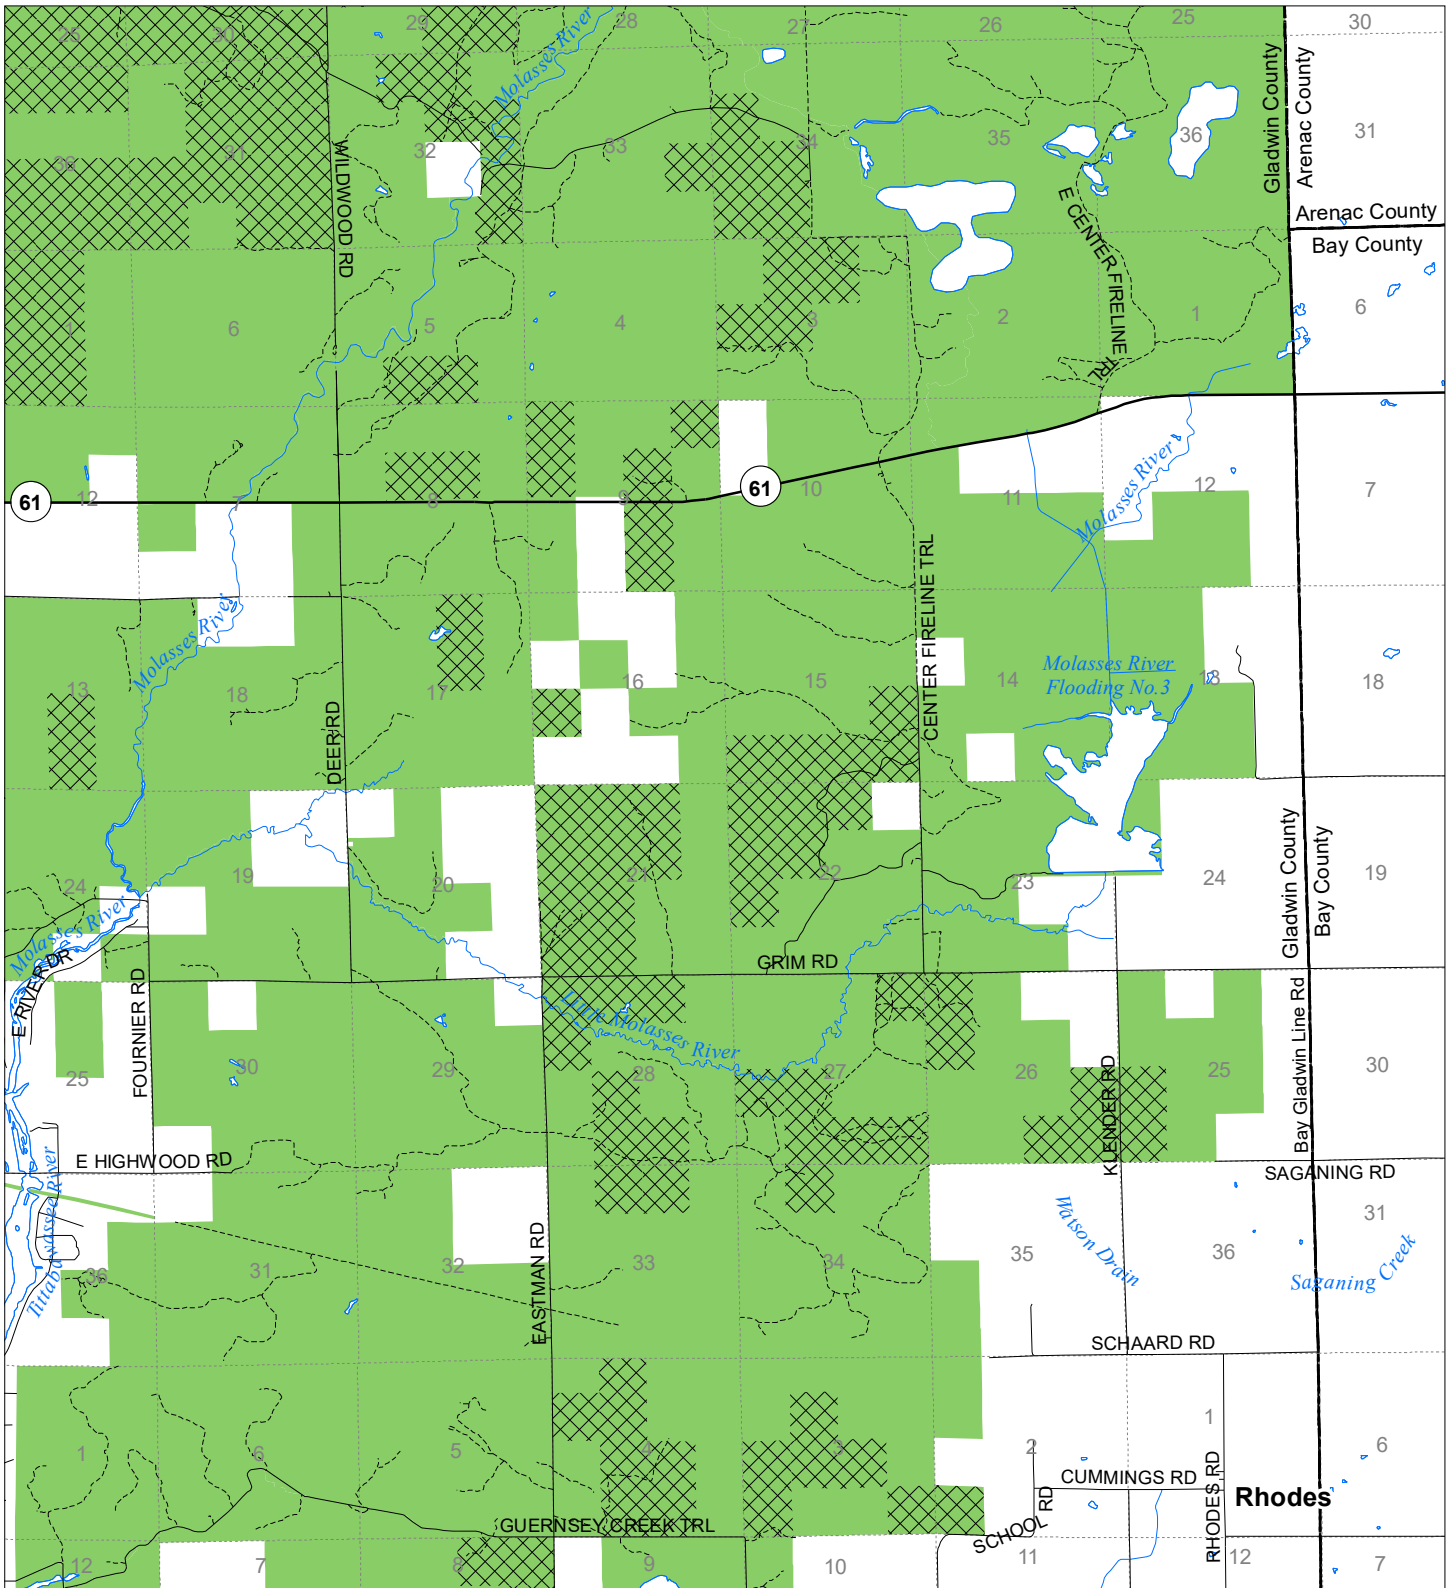

Fuelwood Collection Gladwin County T18N,R02E

- State land open to fuelwood collection
- State land closed to fuelwood collection

Effective: March 1, 2021